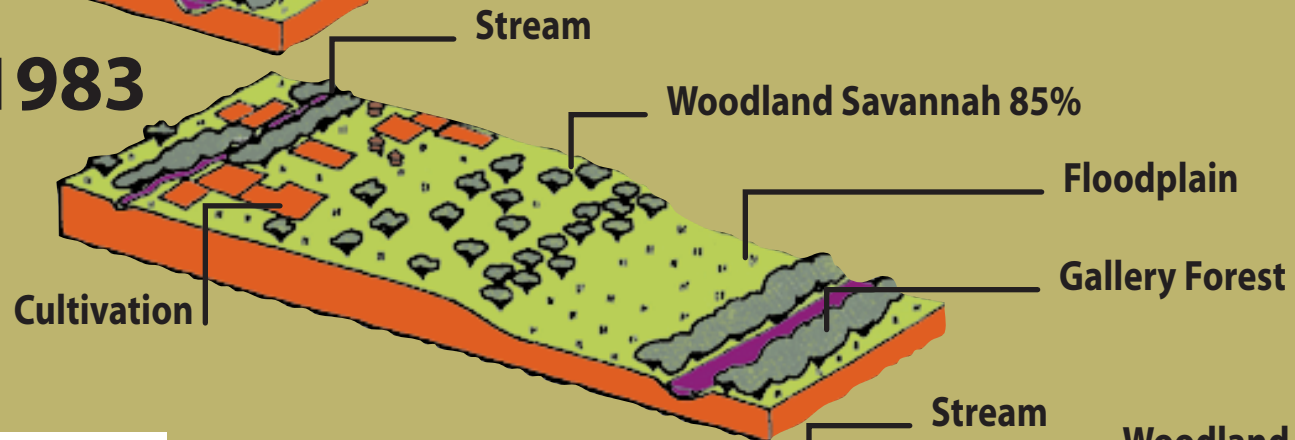

# Settlement pattern in Upper Leraba Valley, 1973-1993

1973

1983

1993

Results of Onchocerciasis Control Programme (OCP) pilot study of a 20-square-mile area along the Upper Leraba River, which divides Burkina Faso and Côte d'Ivoire