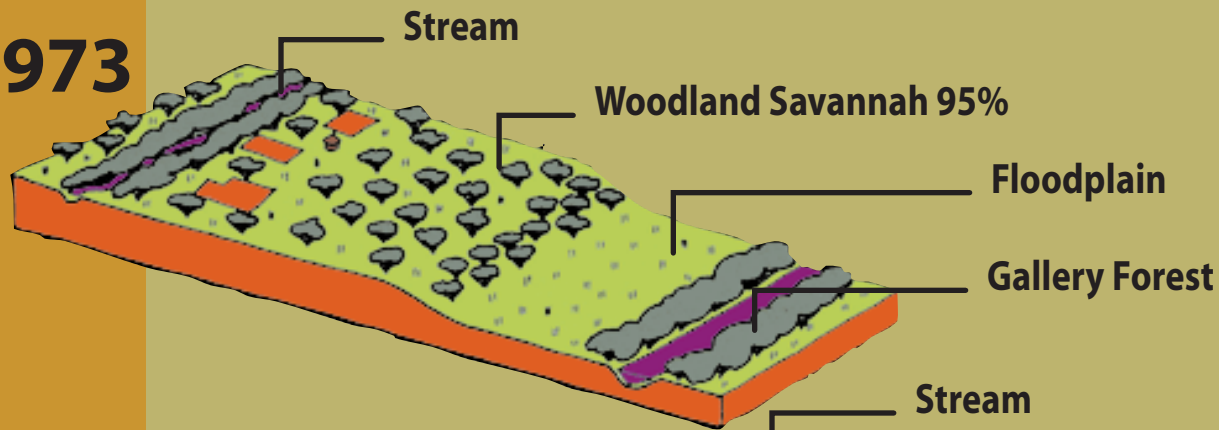

# Settlement pattern in Upper Leraba Valley, 1973-1993

1973

1983

1993

Results of Onchocerciasis Control Programme (OCP) pilot study of a 20-square-mile area along the Upper Leraba River, which divides Burkina Faso and Côte d'Ivoire