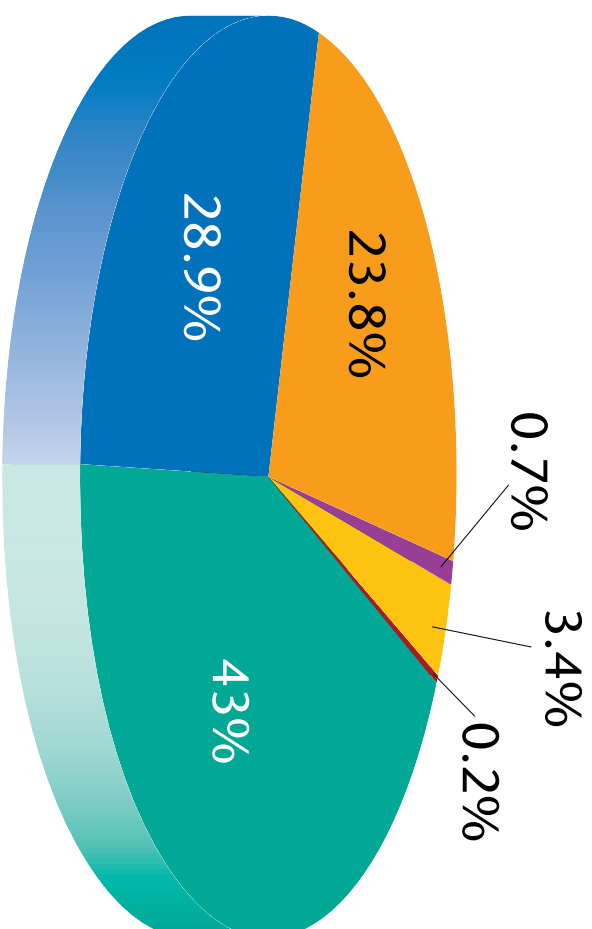

Global Refugee Statistics, 1994

Estimated number of persons of concern, by region

Africa	11 816 000
Asia	7 921 500
Europe	6 520 100
Latin America	184 600
North America	925 500
Oceania	51 200

Source: UNHCR