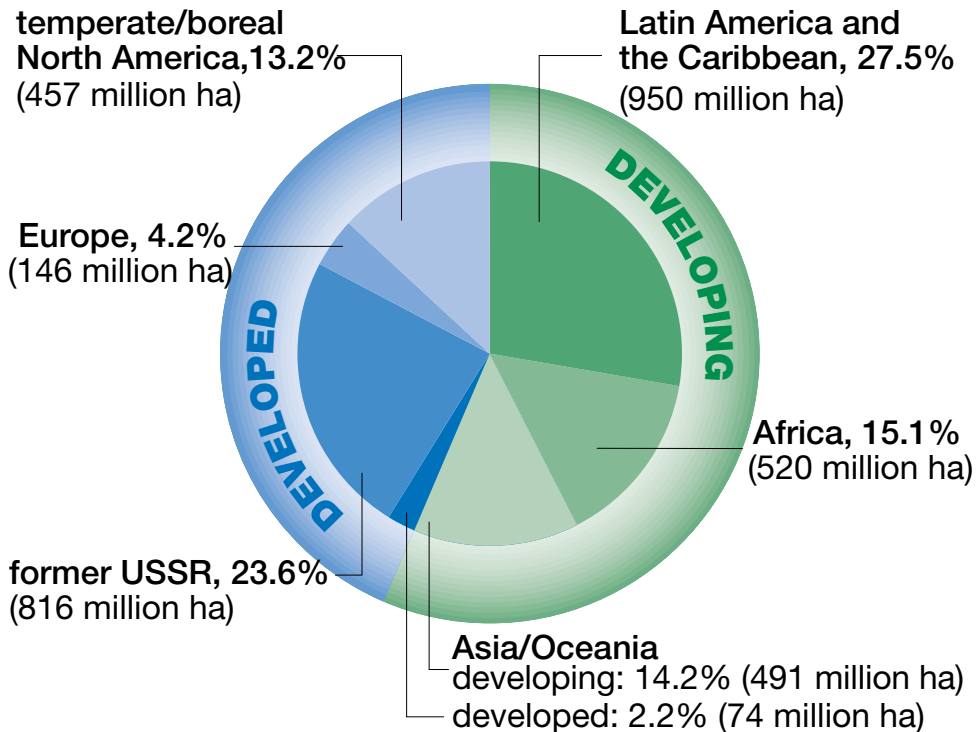

# Forest areas by main regions in 1995

**1995: total area = 3 454 million ha:**

developed countries: 1493 million ha;

developing countries: 1961 million ha