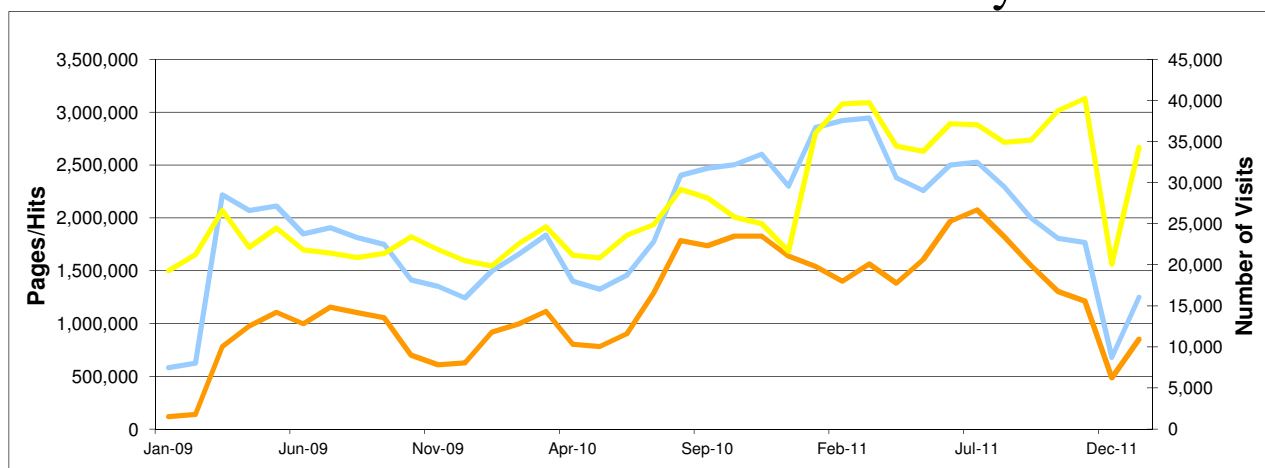

GIEWS Web Site¹ Web Traffic Analysis

Month	Number of visits ²	Pages ³	Hits ⁴	Bandwidth ⁵
Jan-10	19,847	916,142	1,494,759	31.74 GB
Feb-10	22,592	994,755	1,657,578	34.33 GB
Mar-10	24,600	1,113,696	1,834,622	38.81 GB
Apr-10	21,142	801,829	1,397,451	28.09 GB
May-10	20,811	781,481	1,324,401	27.73 GB
Jun-10	23,585	901,047	1,457,083	31.41 GB
Jul-10	24,881	1,289,382	1,773,517	43.84 GB
Aug-10	29,173	1,783,749	2,400,927	58.66 GB
Sep-10	28,127	1,734,133	2,467,619	58.01 GB
Oct-10	25,793	1,826,583	2,501,352	61.87 GB
Nov-10	24,986	1,825,050	2,601,591	63.01 GB
Dec-10	21,632	1,634,228	2,298,961	57.87 GB
Jan-11	36,024	1,538,000	2,853,667	58.69 GB
Feb-11	39,578	1,399,467	2,919,328	55.72 GB
Mar-11	39,743	1,561,313	2,943,379	61.70 GB
Apr-11	34,447	1,380,442	2,377,730	55.66 GB
May-11	33,812	1,603,822	2,257,721	64.83 GB
Jun-11	37,146	1,965,824	2,497,950	76.74 GB
Jul-11	37,040	2,074,562	2,527,539	84.19 GB
Aug-11	34,911	1,820,693	2,291,358	76.43 GB
Sep-11	35,168	1,548,497	1,997,348	67.69 GB
Oct-11	38,756	1,301,516	1,805,269	58.78 GB
Nov-11	40,247	1,210,981	1,765,381	56.47 GB
Dec-11	20,044	482,241	677,167	26.18 GB
Jan-12	34,281	851,619	1,247,273	41.10 GB

¹ Not include the GIEWS publications which are part of FAO Document Repository.

2. Number of visits: Each visit is defined as an incoming visitor viewing a GIEWS webpage during last 60 minutes.

3. Pages: Number of times a page of the site is viewed (Sum for all visitors for all visits). This piece of data differs from "hits" in that it counts only HTML pages as oppose to images and other files.

4. Hits: Number of times a page, image, file of the site is viewed or downloaded by someone. This piece of data is provided as a reference only, since the number of "pages" viewed is often preferred for marketing purposes.