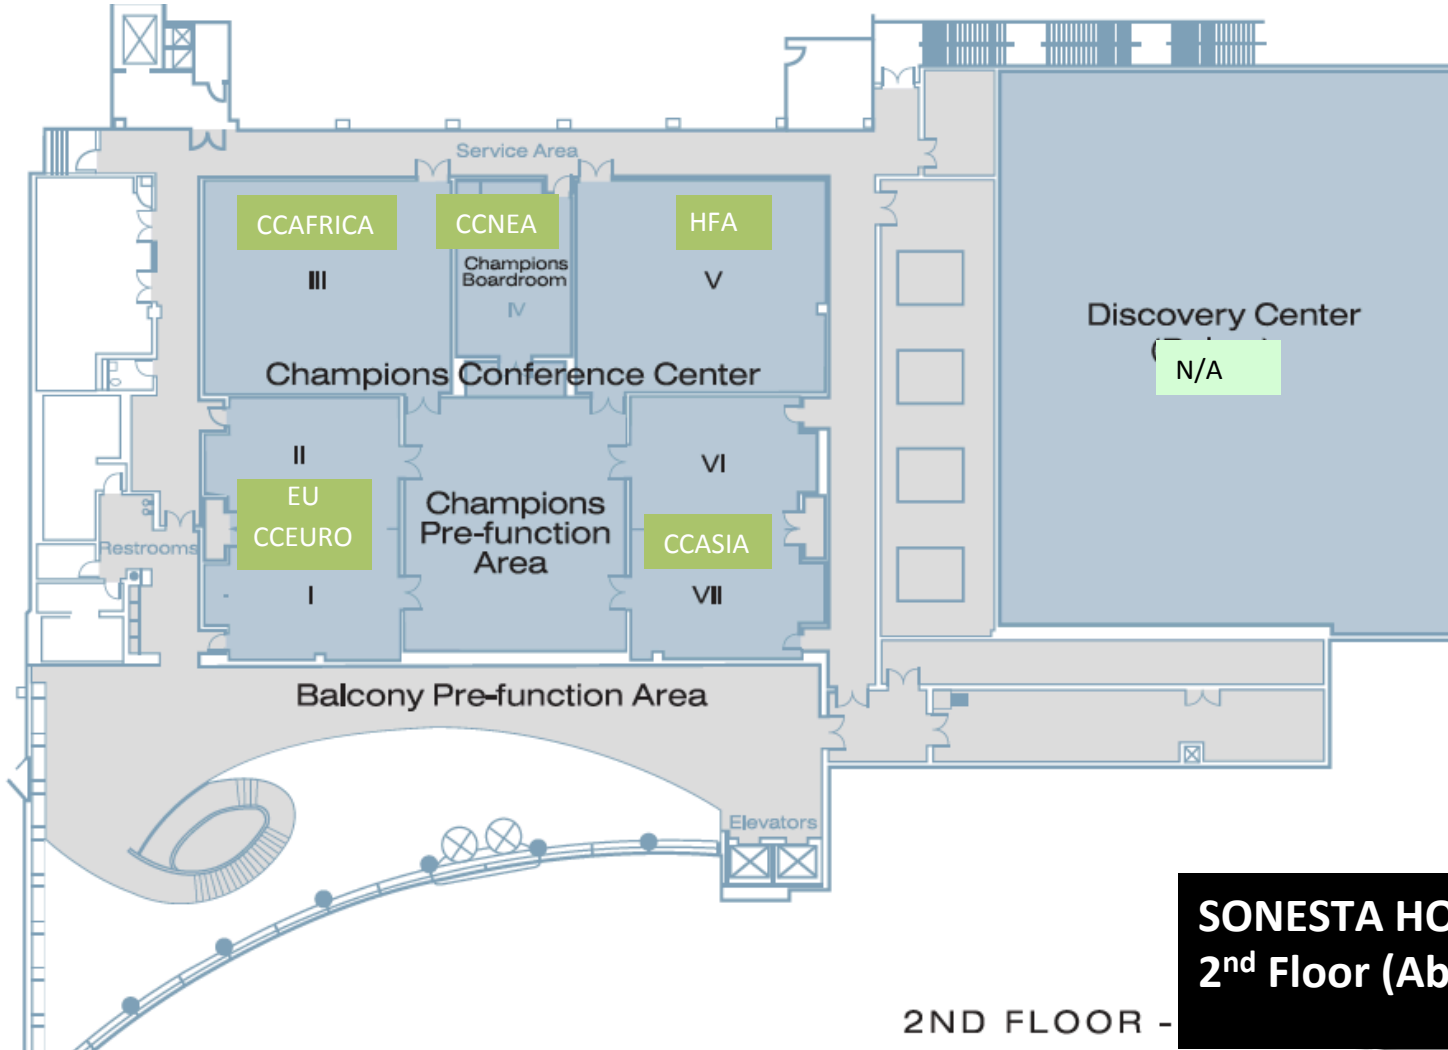

Codex Sec CCRVDF Chairman

CCLAC

US / CCNASWP

US Codex

PLENARY SESSION
AND WORKING GROUPS

N/A

BREAKFAST, REGISTRATION, INTERNET CAFE, TOUR DESK

**SONESTA HOUSTON
LOBBY LEVEL I**

GROUND LEVEL

SONESTA HOUSTON
2nd Floor (Above Legends)

2ND FLOOR -