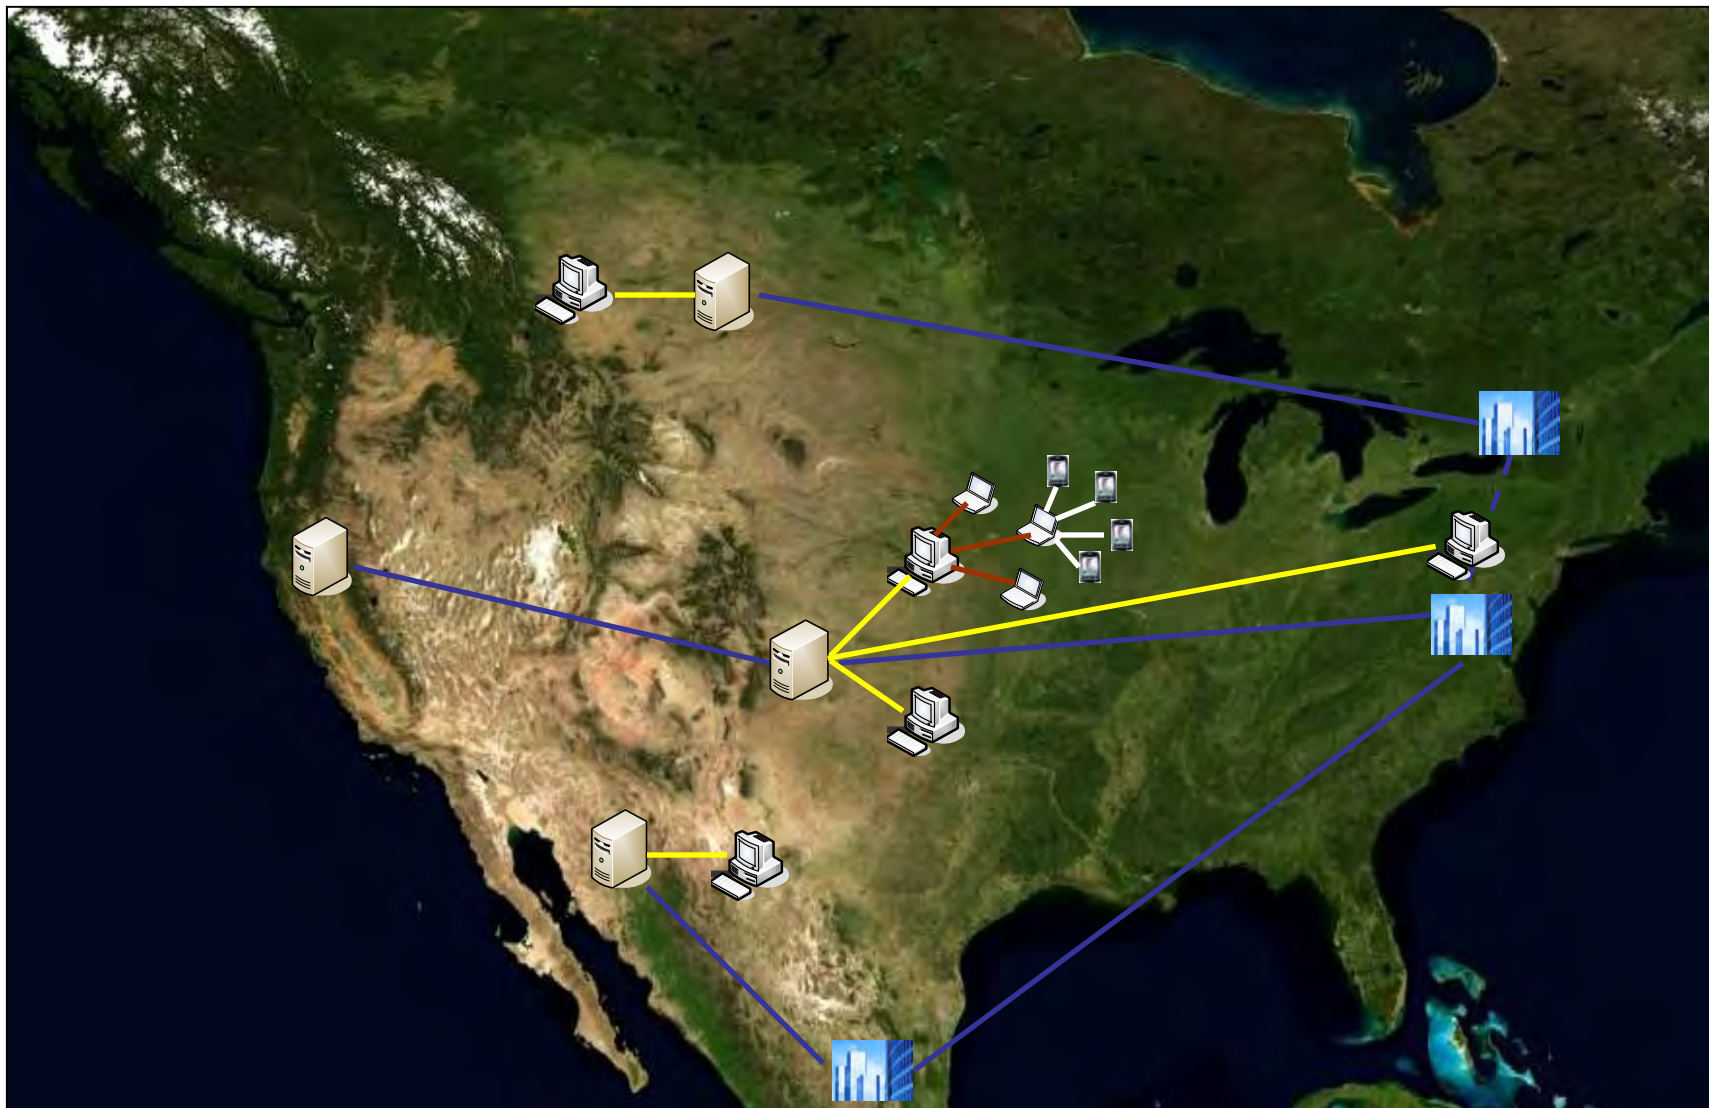

 **National Level**

 **Regional Level**

 **State Level**

 **County Level**

 **Local Level**

Hierarchy of Agricultural Expertise Through Nodes

Level		Role
International		Distinguished Researcher, Global Tracker, Model Developer, Policy Maker
National		Principal Researcher, Country Tracker, Model Developer, Policy Maker, Commentator
Regional		Project Researcher, Regional Tracker, Model Interpreter, Commentator
State		State Tracker, Model Interpreter, Commentator, Field Observer
County		County Tracker, Model Interpreter, Commentator, Field Observer
Local (Grower)		Local Tracker, Field Observer, Record Keeper, Steward (compliance)