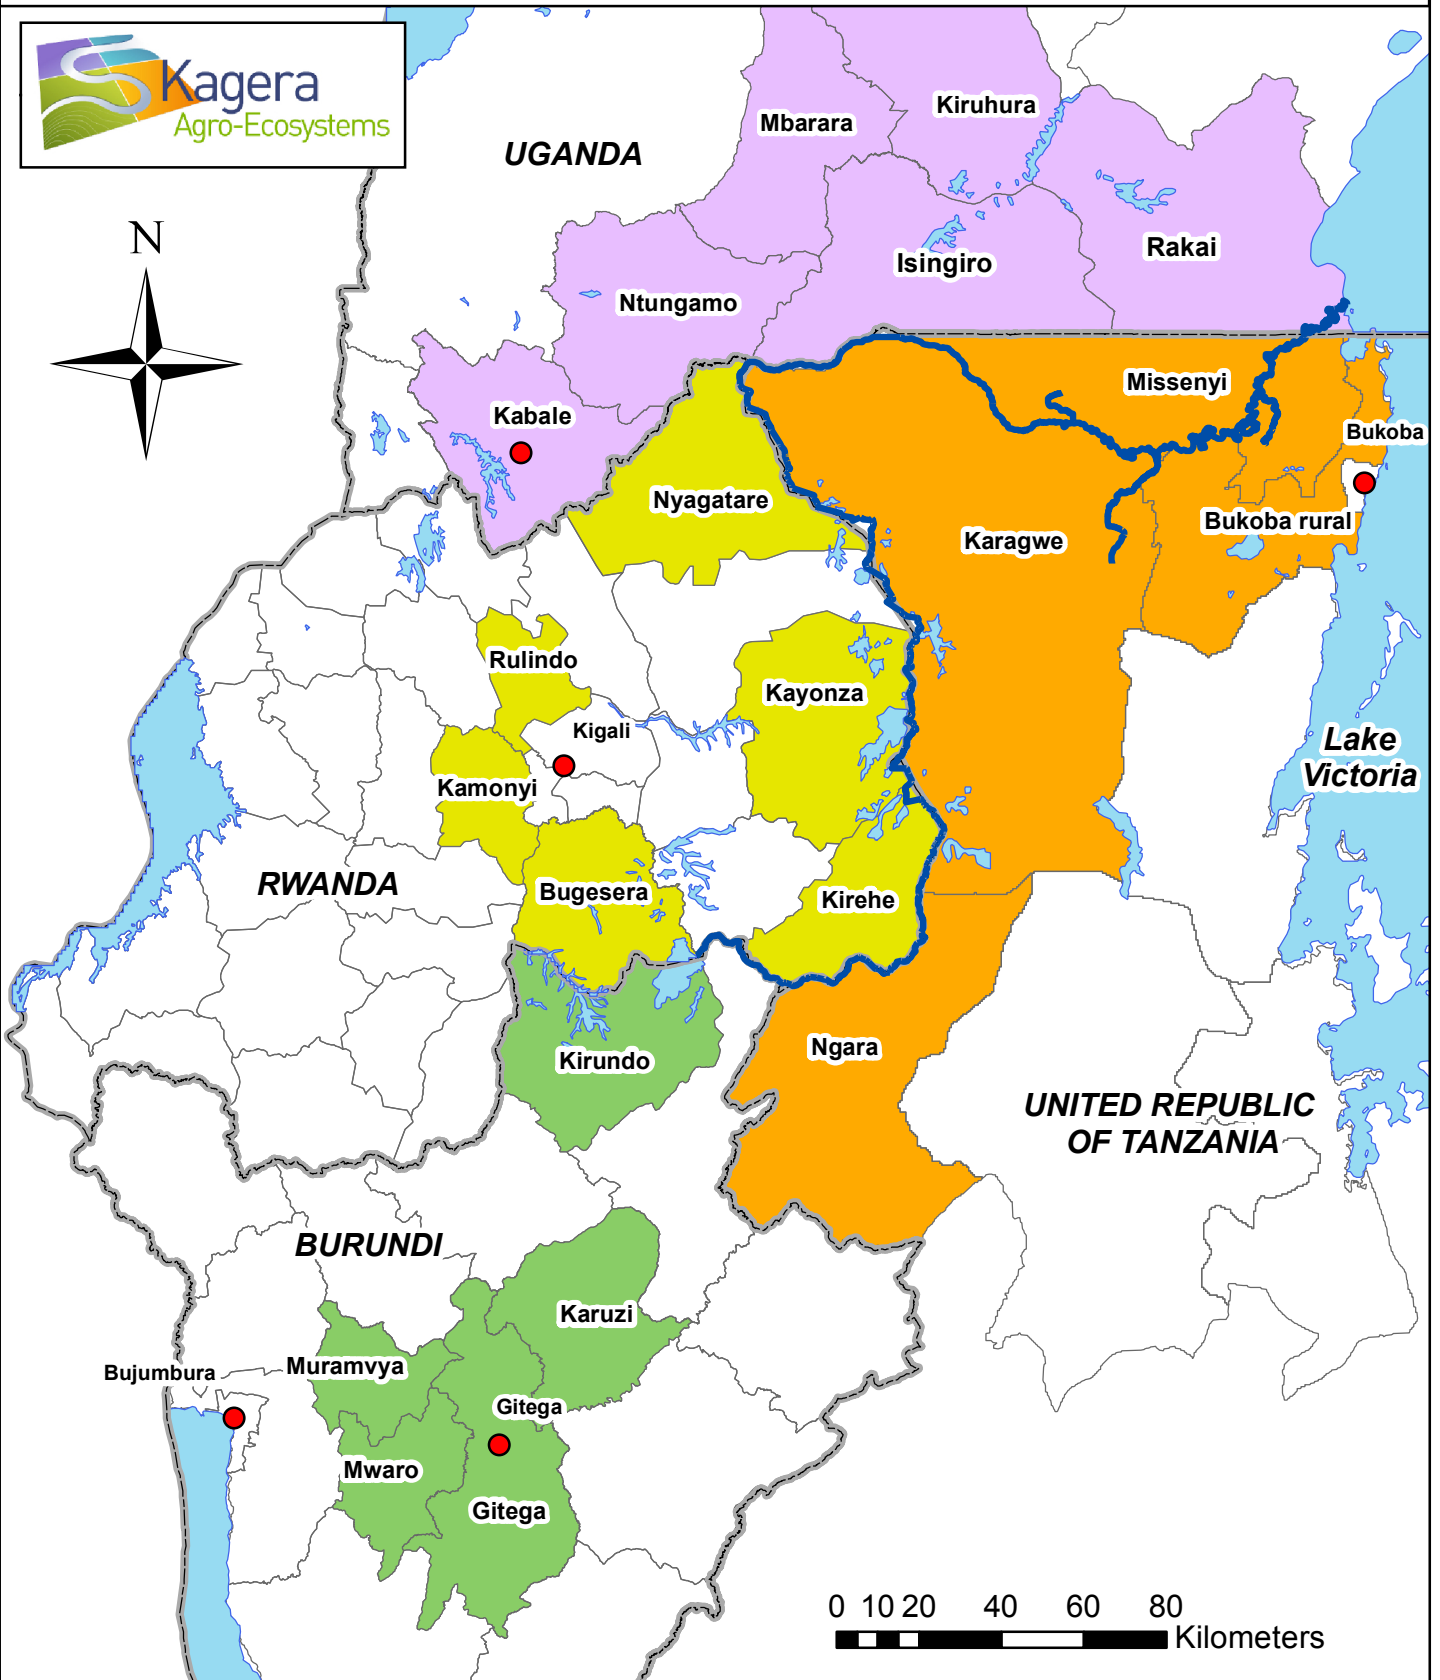

# Kagera basin and TAMP project areas

## Legend

Uganda districts	Rwanda districts	Tanzania districts	Burundi districts	Country boundaries	Water bodies	Kagera River	Cities