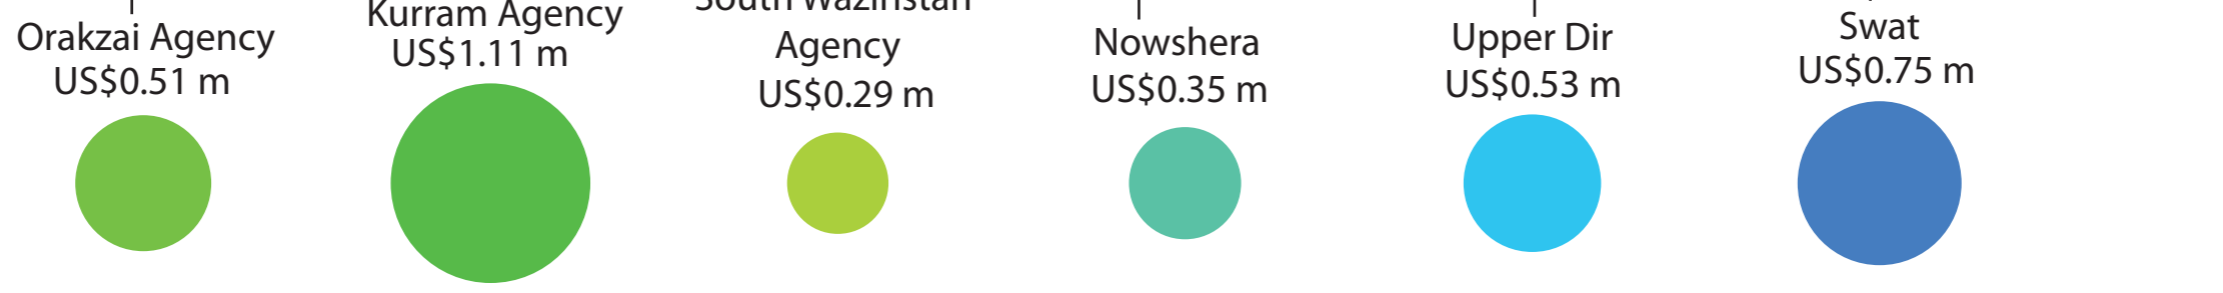

**US\$3.53 Million**  
**Total Households: 33,073**  
**(Approx: 298,000 individuals)**

Donors	Funding US\$	Districts	Households
CERF	2,256,610	Orakzai Agency	3,600
		Kurram Agency	15,800
Italy	1,272,984	South Waziristan Agency	2,000
		Nowshera	7,000
		Upper Dir	1,930
		Swat	2,743