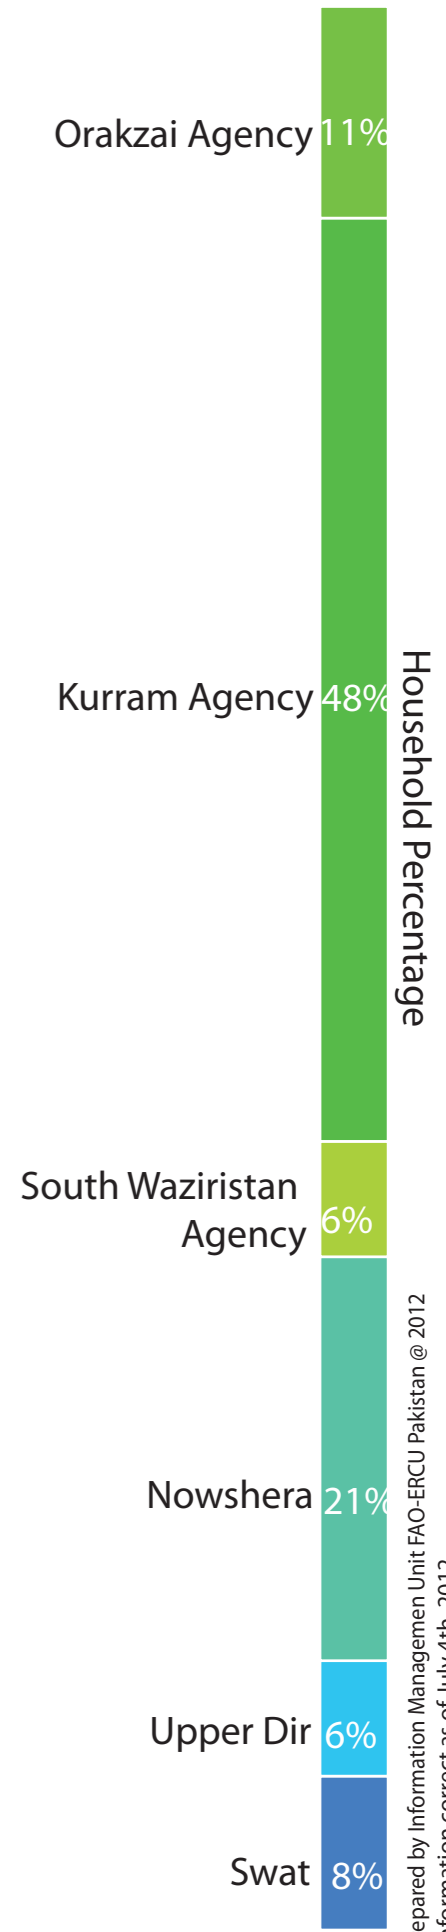

**US\$3.53 Million**  
**Total Households: 33,073**  
**(Approx: 298,000 individuals)**

Donors	Funding US\$	Districts	Households
CERF	2,256,610	Orakzai Agency	3,600
		Kurram Agency	15,800
Italy	1,272,984	South Waziristan Agency	2,000
		Nowshera	7,000
		Upper Dir	1,930
		Swat	2,743