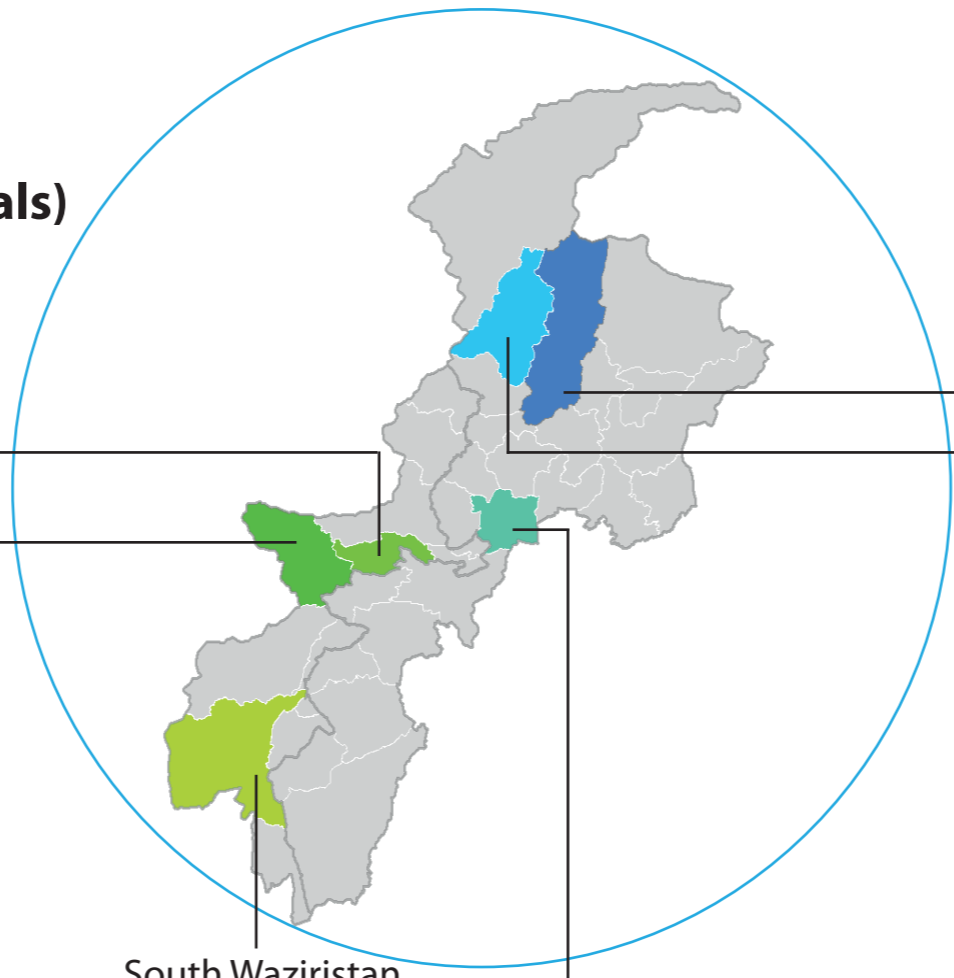

**US\$3.53 Million**  
**Total Households: 33,073**  
**(Approx: 298,000 individuals)**

Donors	Funding US\$	Districts	Households
CERF	2,256,610	Orakzai Agency	3,600
		Kurram Agency	15,800
Italy	1,272,984	South Waziristan Agency	2,000
		Nowshera	7,000
		Upper Dir	1,930
		Swat	2,743