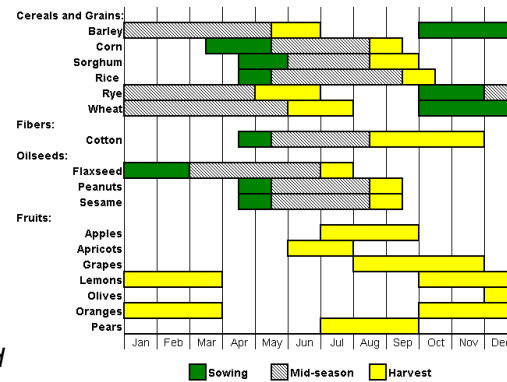

Syria - Barley Crop Calendar

Start Crop Growth Cycle (date) - Rainfed

Start Crop Growth Cycle (date) - Irrigated

Crop Calendar of Syria

Length of Growing Period (days) - Rainfed

Length of Growing Period (days) - Irrigated