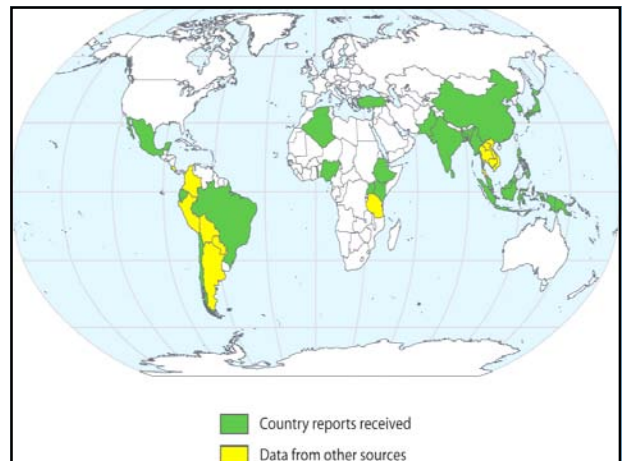

## 世界竹藤 Bamboo & Rattan in the World

全世界共有木本竹类植物17属，1200种，竹类植物约2200万公顷，广泛分布于南纬30°以北至北纬47°的温带、亚热带和暖温带地区。藤类植物可分为五大科，共约120种，主要分布于热带和亚热带地区。

There are 17 genera and 1200 species of bamboo in the world covering a total area of 2.2 million hectares and widely distributed between 48°N and 47°S in the tropical, subtropical and temperate regions of all continents but Europe. Geographically bamboo distribution can be classified into three zones: the Asia-Pacific zone, the American zone and the African zone.

藤类植物有12属，800余种，广泛分布于南纬30°以北至北纬47°的温带、亚热带和暖温带地区。其中亚洲11属300~400种，大洋洲1属2种，西非热带地区4属2种。

Globaly there are 17 genera and over 600 species of rattan, naturally distributed in the tropics of the Eastern Hemisphere and nearby regions. There are 12 genera and 300-400 species in Asia, 1 genus with 2 species in Oceania and 4 genera with 24 species in Africa.

## Estimation of the world bamboo resources

Indexes	Africa	Asia & Oceania	South & Central America	Total
Continental forest area, 000 ha	635,412	777,831	831,540	2,238,783
Number of the estimated countries	5	16	10	31
Forest area of the estimated countries, 000 ha	66,495	533,076	811,047	1,410,618
Bamboo area of the estimated countries, 000 ha	2,758	23,634	26,280	37,392
Bamboo resources area to the total forest area in the estimated countries, %	4.1	4.4	3.2	3.9
Potential bamboo area, 000 ha	26,355	34,485	26,950	87,790
Distribution of the world bamboo resources, %	30	39	31	100