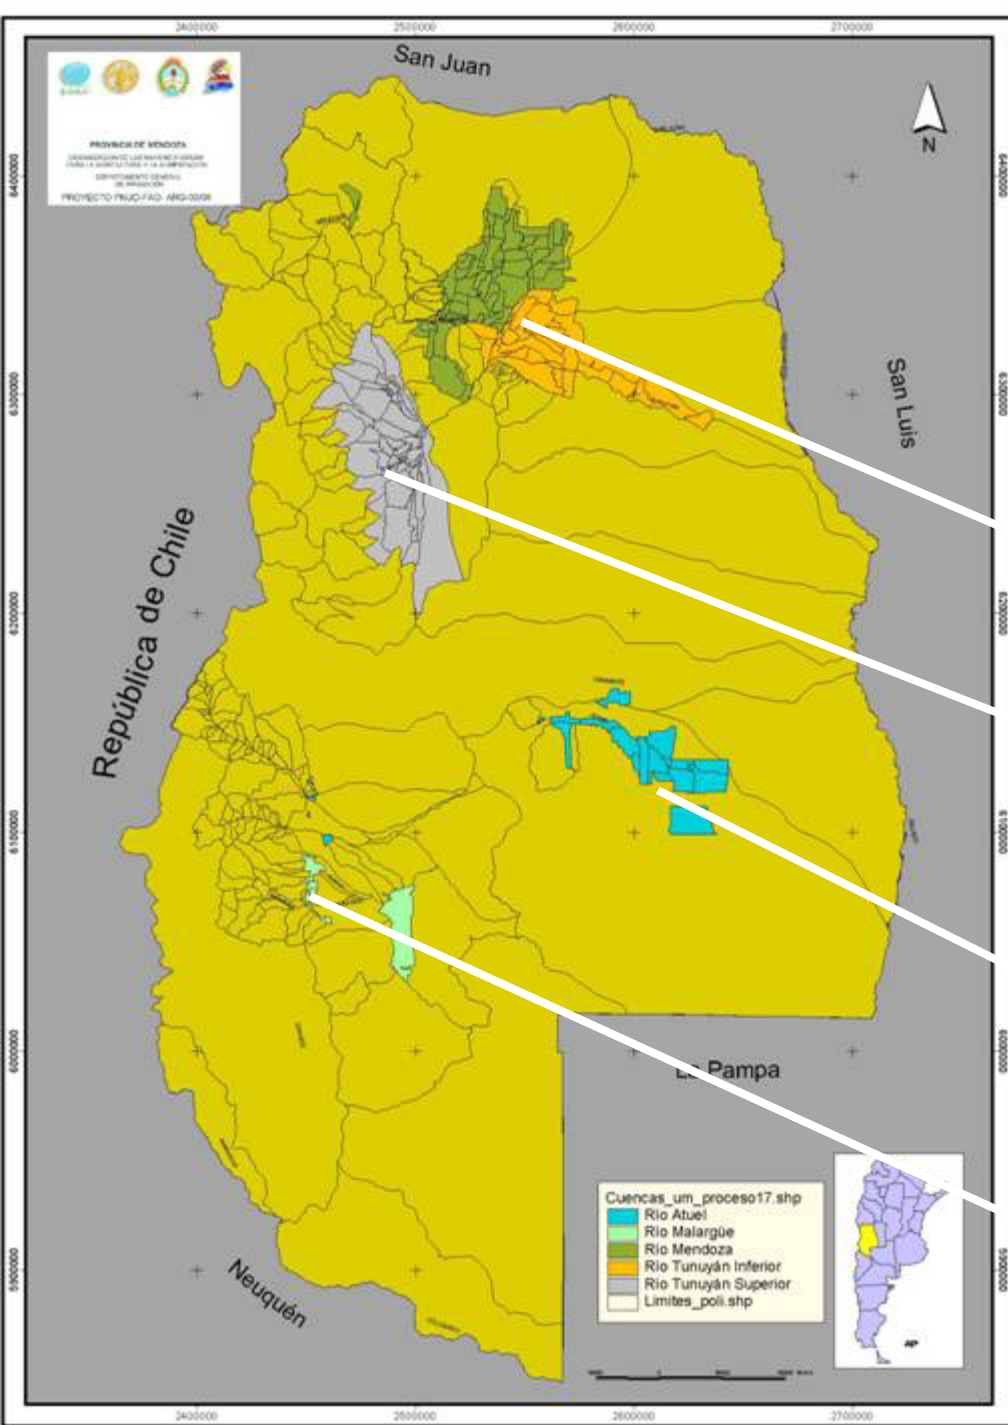

**Leaf susceptibility of different *Populus*  
clones to *Septoria musiva* in Mendoza  
Argentina**

**Lucero G., Riu N., Pizzuolo P., Pérez Hurtado R.  
y Robledo S.**

Total Area: 3.761.274 km<sup>2</sup>

# National Area devoted to Forestry

1.115.655 ha (11156, 5 km<sup>2</sup>)

■ Coníferas ■ Eucalyptus ■ Salicaceas ■ Otras

- |  |  |   |
|--|--|---|
|  Entre Ríos |  Buenos Aires |  Patagonia |
|  Noroeste   |  Centro       |  Resto     |

28 6 2004

Total Provincial Area  
148827 km<sup>2</sup> (14.882.700 ha)

4.464,8 km<sup>2</sup>= 446.480 ha  
(3%) low irrigation

144.362,2 km<sup>2</sup>= 14.436.220 ha  
(97%) unirrigated

North Oasis

Vaile de Uco or  
Central Oasis

South Oasis San  
Rafael, General  
Alvear and

Malargüe

**Of the total cultivated area in the province (446.480 ha), only 17.429 ha are devoted to forestry of which 16.388 ha are species of the *Populus* kind.**