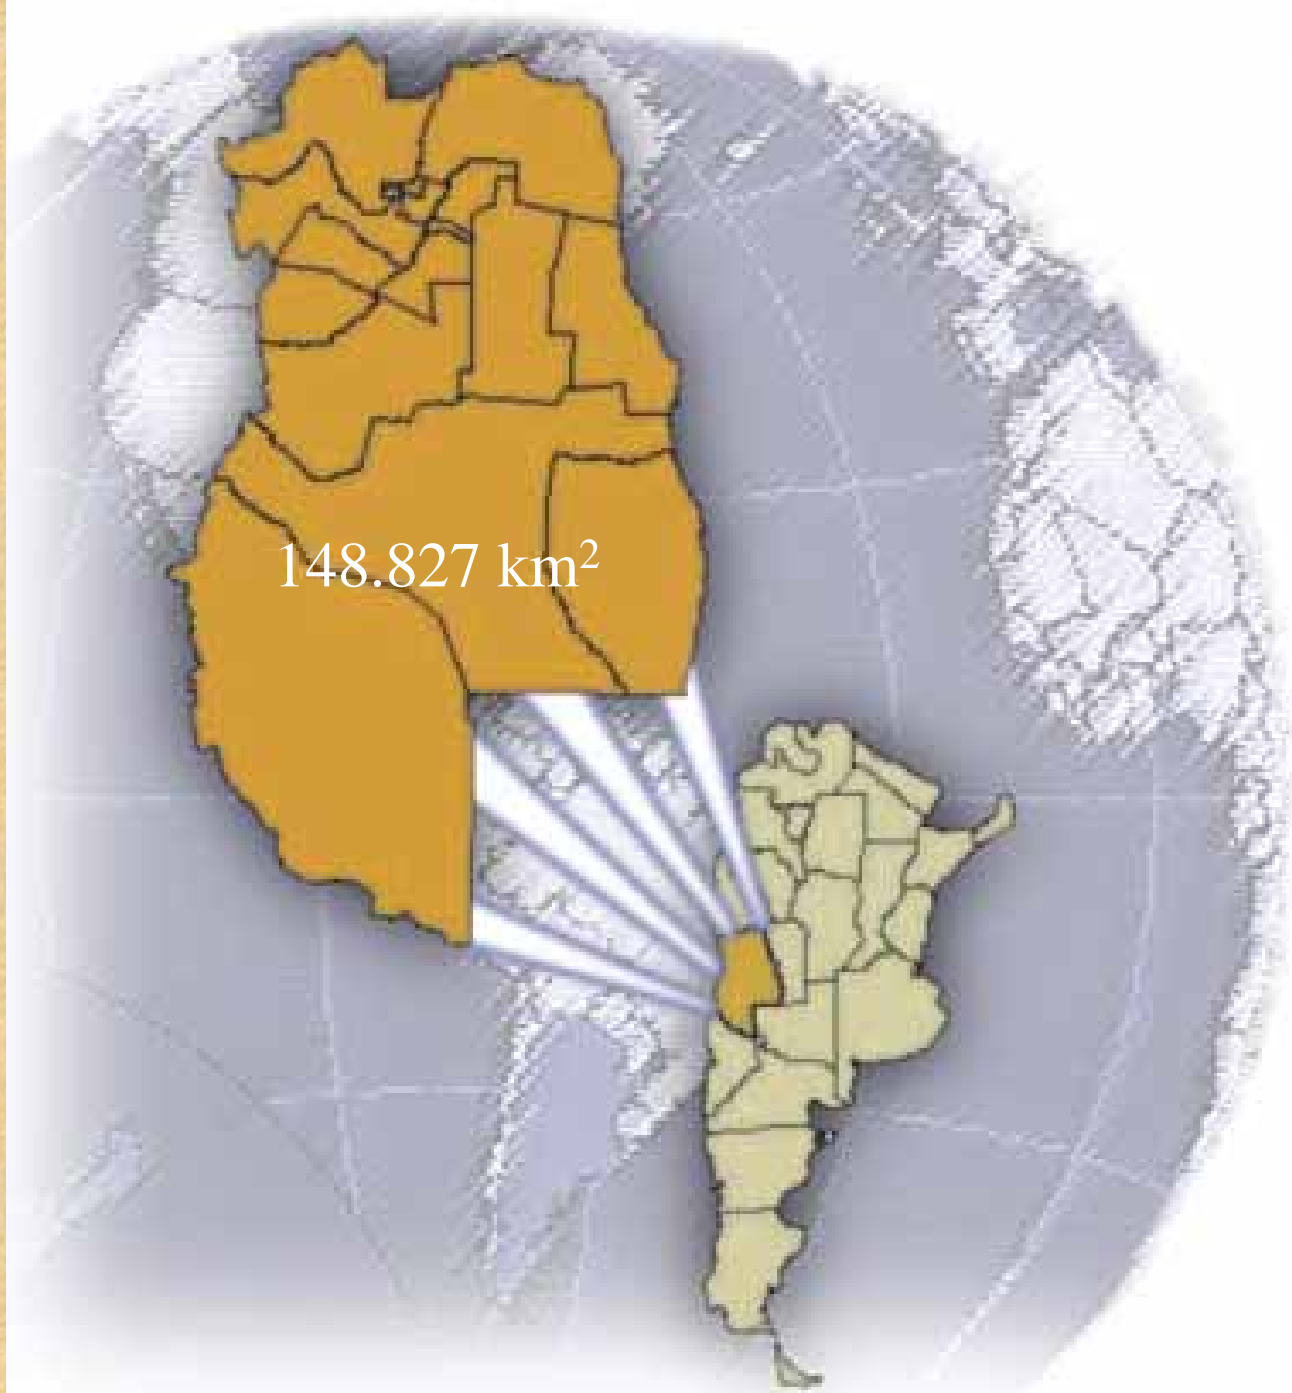

**Leaf susceptibility of different *Populus*  
clones to *Septoria musiva* in Mendoza  
Argentina**

**Lucero G., Riu N., Pizzuolo P., Pérez Hurtado R.  
y Robledo S.**

Total Area: 3.761.274 km<sup>2</sup>

Continental Area:  
2.791.810 km<sup>2</sup>

148.827 km<sup>2</sup>

# National Area devoted to Forestry

1.115.655 ha (11156, 5 km<sup>2</sup>)

■ Coníferas ■ Eucalyptus ■ Salicaceas ■ Otras

- |  |  |   |
|--|--|---|
|  Entre Ríos |  Buenos Aires |  Patagonia |
|  Noroeste   |  Centro       |  Resto     |

South Oasis San  
Rafael, General  
Alvear and

Malargüe

**Of the total cultivated area in the province (446.480 ha), only 17.429 ha are devoted to forestry of which 16.388 ha are species of the *Populus* kind.**