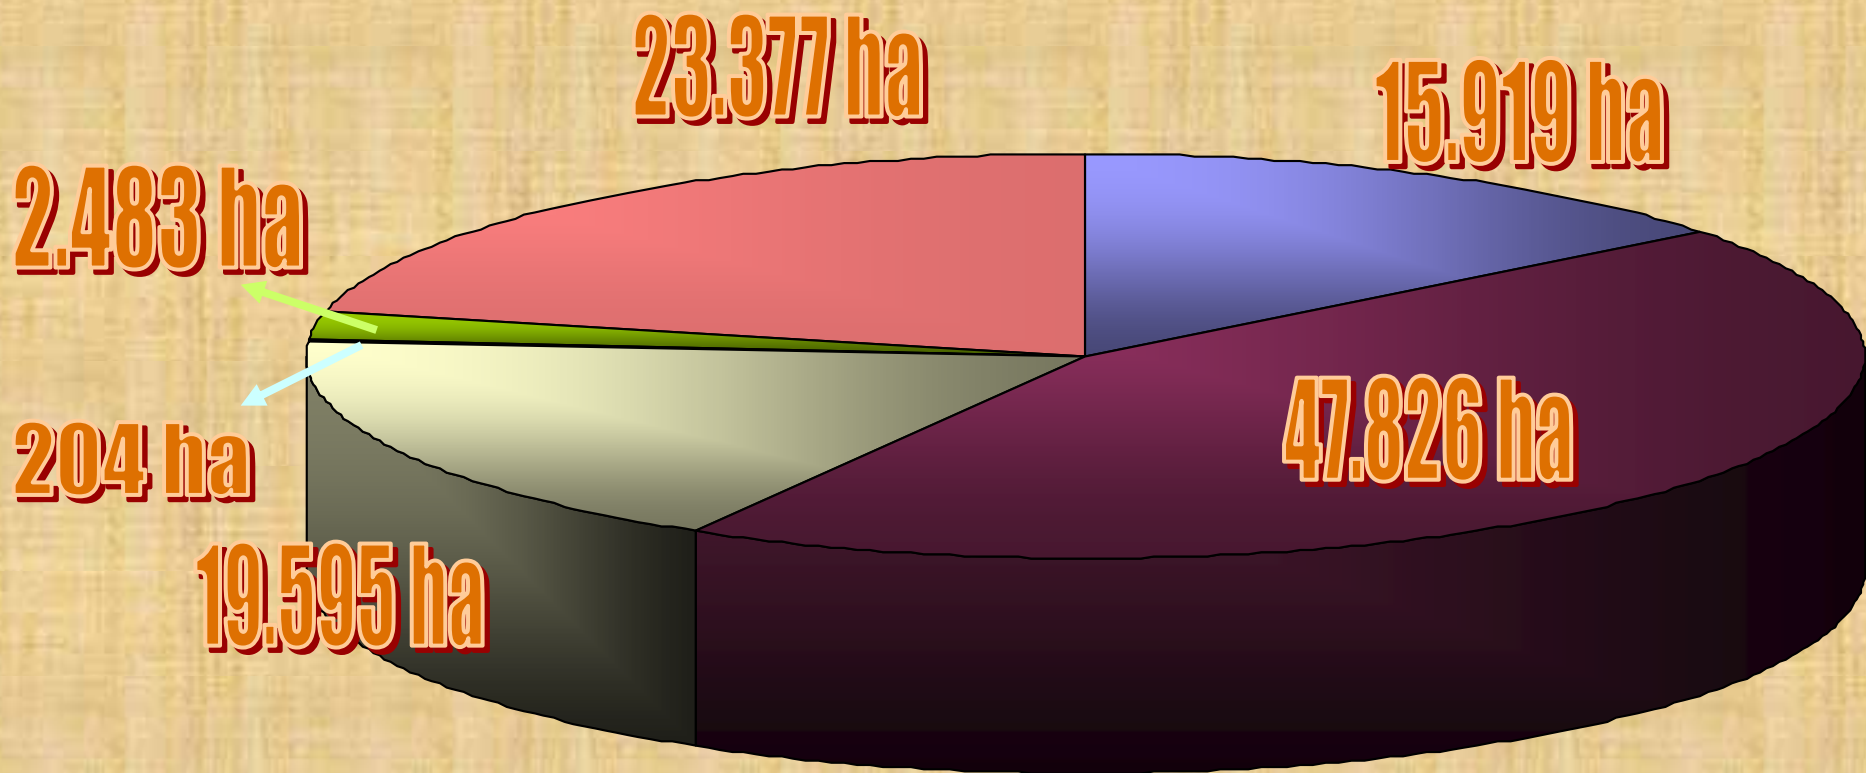

Entre Ríos	Buenos Aires	Patagonia
Noroeste	Centro	Resto