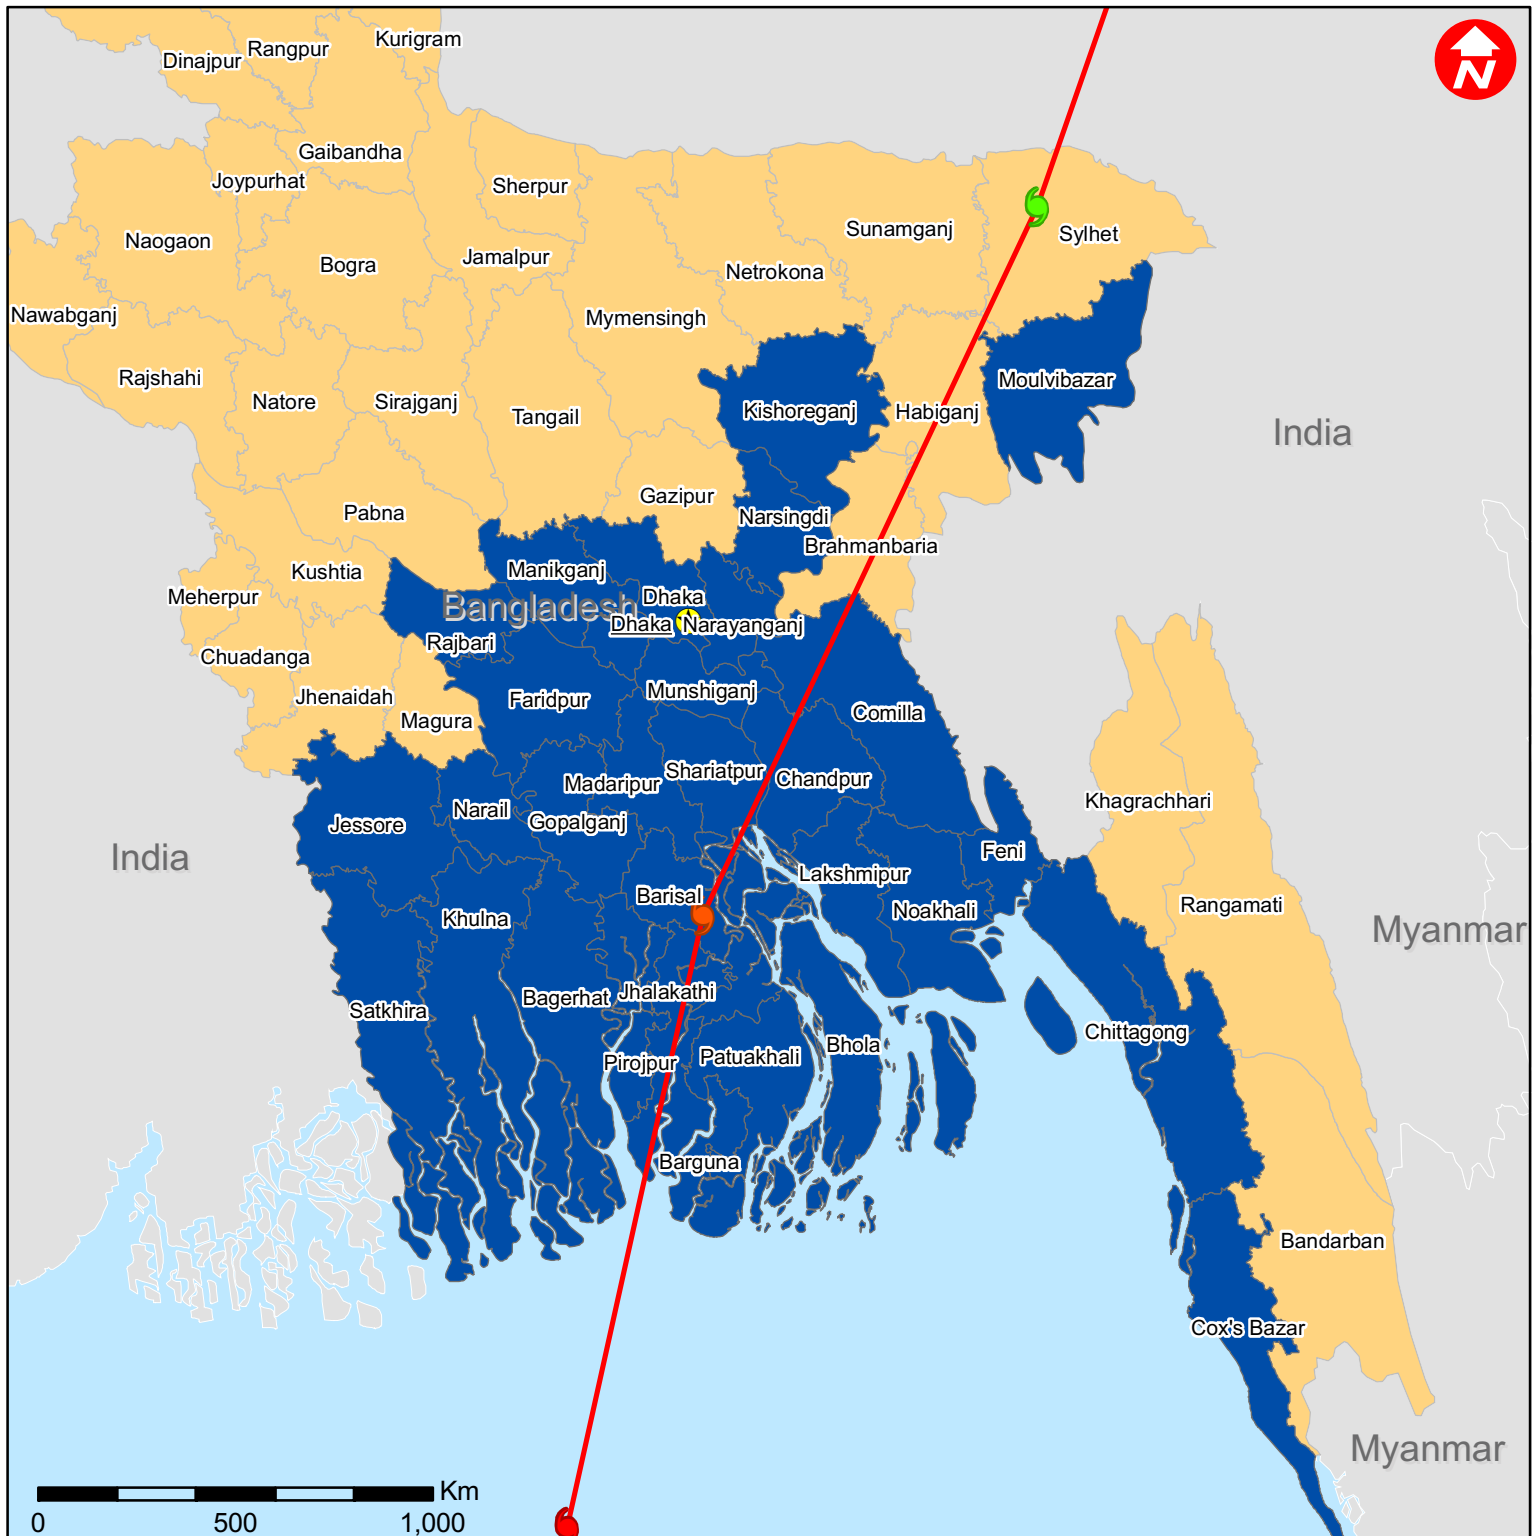

Bangladesh: Cyclonic storm Sidr

- CYCLONE-4
- CYCLONE-3
- TROPICAL STORM
- TROPICAL DEPRESSION
- Track of Sidr
- Capitals
- Affected districts

The maps used do not imply the expression of any opinion on the part of the International Federation of the Red Cross and Red Crescent Societies or National Societies concerning the legal status of a territory or of its authorities.

Map data sources
 ESRI, Devinfo, GIST, GRUMP
 Federation, University of Hawaii
 Bang. Ministry of Food and Disaster Mgmt and relief control cell