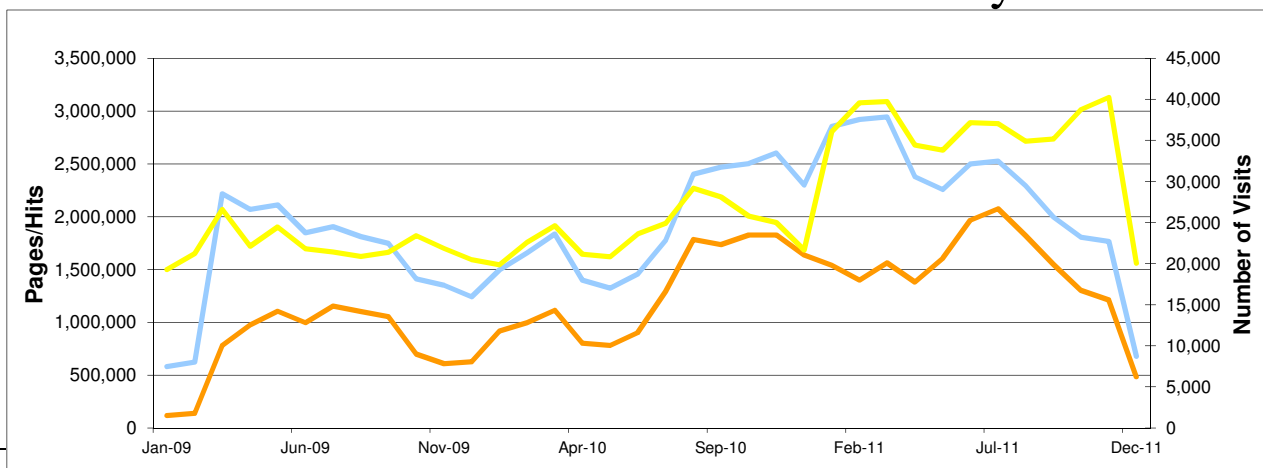

GIEWS Web Site¹ Web Traffic Analysis

Month	Number of visits	Pages	Hits	Bandwidth
Jan-09	19,276	116,067	580,659	4.12 GB
Feb-09	21,236	138,724	623,384	5.47 GB
Mar-09	26,615	781,165	2,216,834	28.06 GB
Apr-09	22,126	974,366	2,069,392	33.60 GB
May-09	24,459	1,104,744	2,111,909	37.94 GB
Jun-09	21,811	995,336	1,847,094	33.74 GB
Jul-09	21,427	1,153,036	1,905,406	39.69 GB
Aug-09	20,856	1,101,506	1,811,242	36.82 GB
Sep-09	21,376	1,051,983	1,747,859	35.38 GB
Oct-09	23,400	697,581	1,412,221	24.83 GB
Nov-09	21,836	609,256	1,351,455	22.12 GB
Dec-09	20,476	625,289	1,240,117	22.72 GB
Jan-10	19,847	916,142	1,494,759	31.74 GB
Feb-10	22,592	994,755	1,657,578	34.33 GB
Mar-10	24,600	1,113,696	1,834,622	38.81 GB
Apr-10	21,142	801,829	1,397,451	28.09 GB
May-10	20,811	781,481	1,324,401	27.73 GB
Jun-10	23,585	901,047	1,457,083	31.41 GB
Jul-10	24,881	1,289,382	1,773,517	43.84 GB
Aug-10	29,173	1,783,749	2,400,927	58.66 GB
Sep-10	28,127	1,734,133	2,467,619	58.01 GB
Oct-10	25,793	1,826,583	2,501,352	61.87 GB
Nov-10	24,986	1,825,050	2,601,591	63.01 GB
Dec-10	21,632	1,634,228	2,298,961	57.87 GB
Jan-11	36,024	1,538,000	2,853,667	58.69 GB
Feb-11	39,578	1,399,467	2,919,328	55.72 GB
Mar-11	39,743	1,561,313	2,943,379	61.70 GB
Apr-11	34,447	1,380,442	2,377,730	55.66 GB
May-11	33,812	1,603,822	2,257,721	64.83 GB
Jun-11	37,146	1,965,824	2,497,950	76.74 GB
Jul-11	37,040	2,074,562	2,527,539	84.19 GB
Aug-11	34,911	1,820,693	2,291,358	76.43 GB
Sep-11	35,168	1,548,497	1,997,348	67.69 GB
Oct-11	38,756	1,301,516	1,805,269	58.78 GB
Nov-11	40,247	1,210,981	1,765,381	56.47 GB
Dec-11	20,044	482,241	677,167	26.18 GB

¹ Not include the GIEWS publications which are part of FAO Document Repository.

2. Number of visits: Each visit is defined as an incoming visitor viewing a GIEWS webpage during last 60 minutes.

3. Pages: Number of times a page of the site is viewed (Sum for all visitors for all visits). This piece of data differs from "hits" in that it counts only HTML pages as oppose to images and other files.