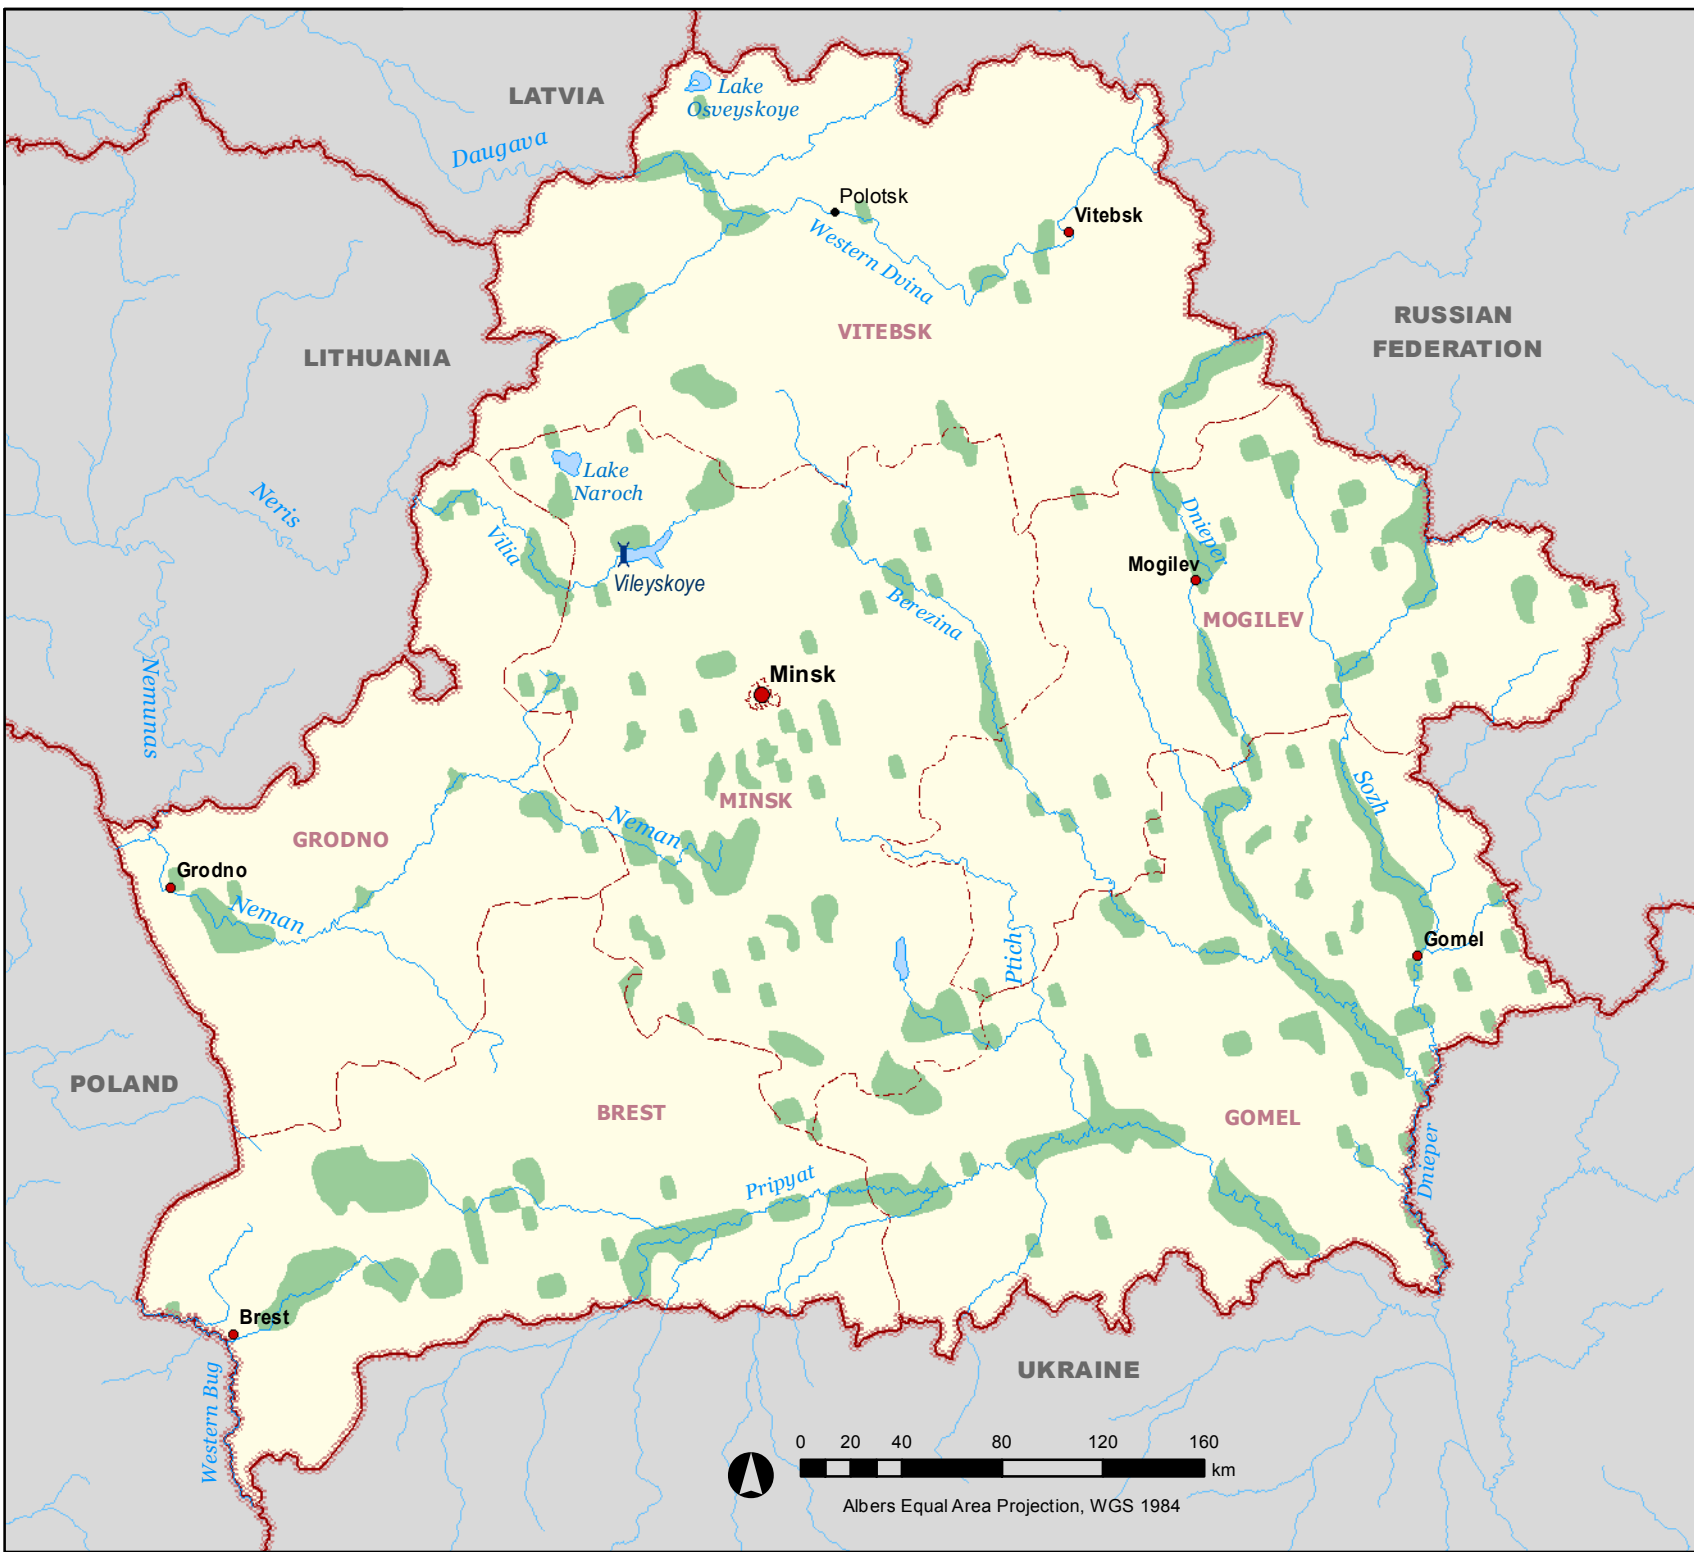

Food and Agriculture
Organization of the
United Nations

BELARUS

Legend

- Administrative Boundary
- International Boundary
- Capital, Regional Capital, Town
- Zone of Irrigation Development
- Lake
- River
- Dam

Albers Equal Area Projection, WGS 1984