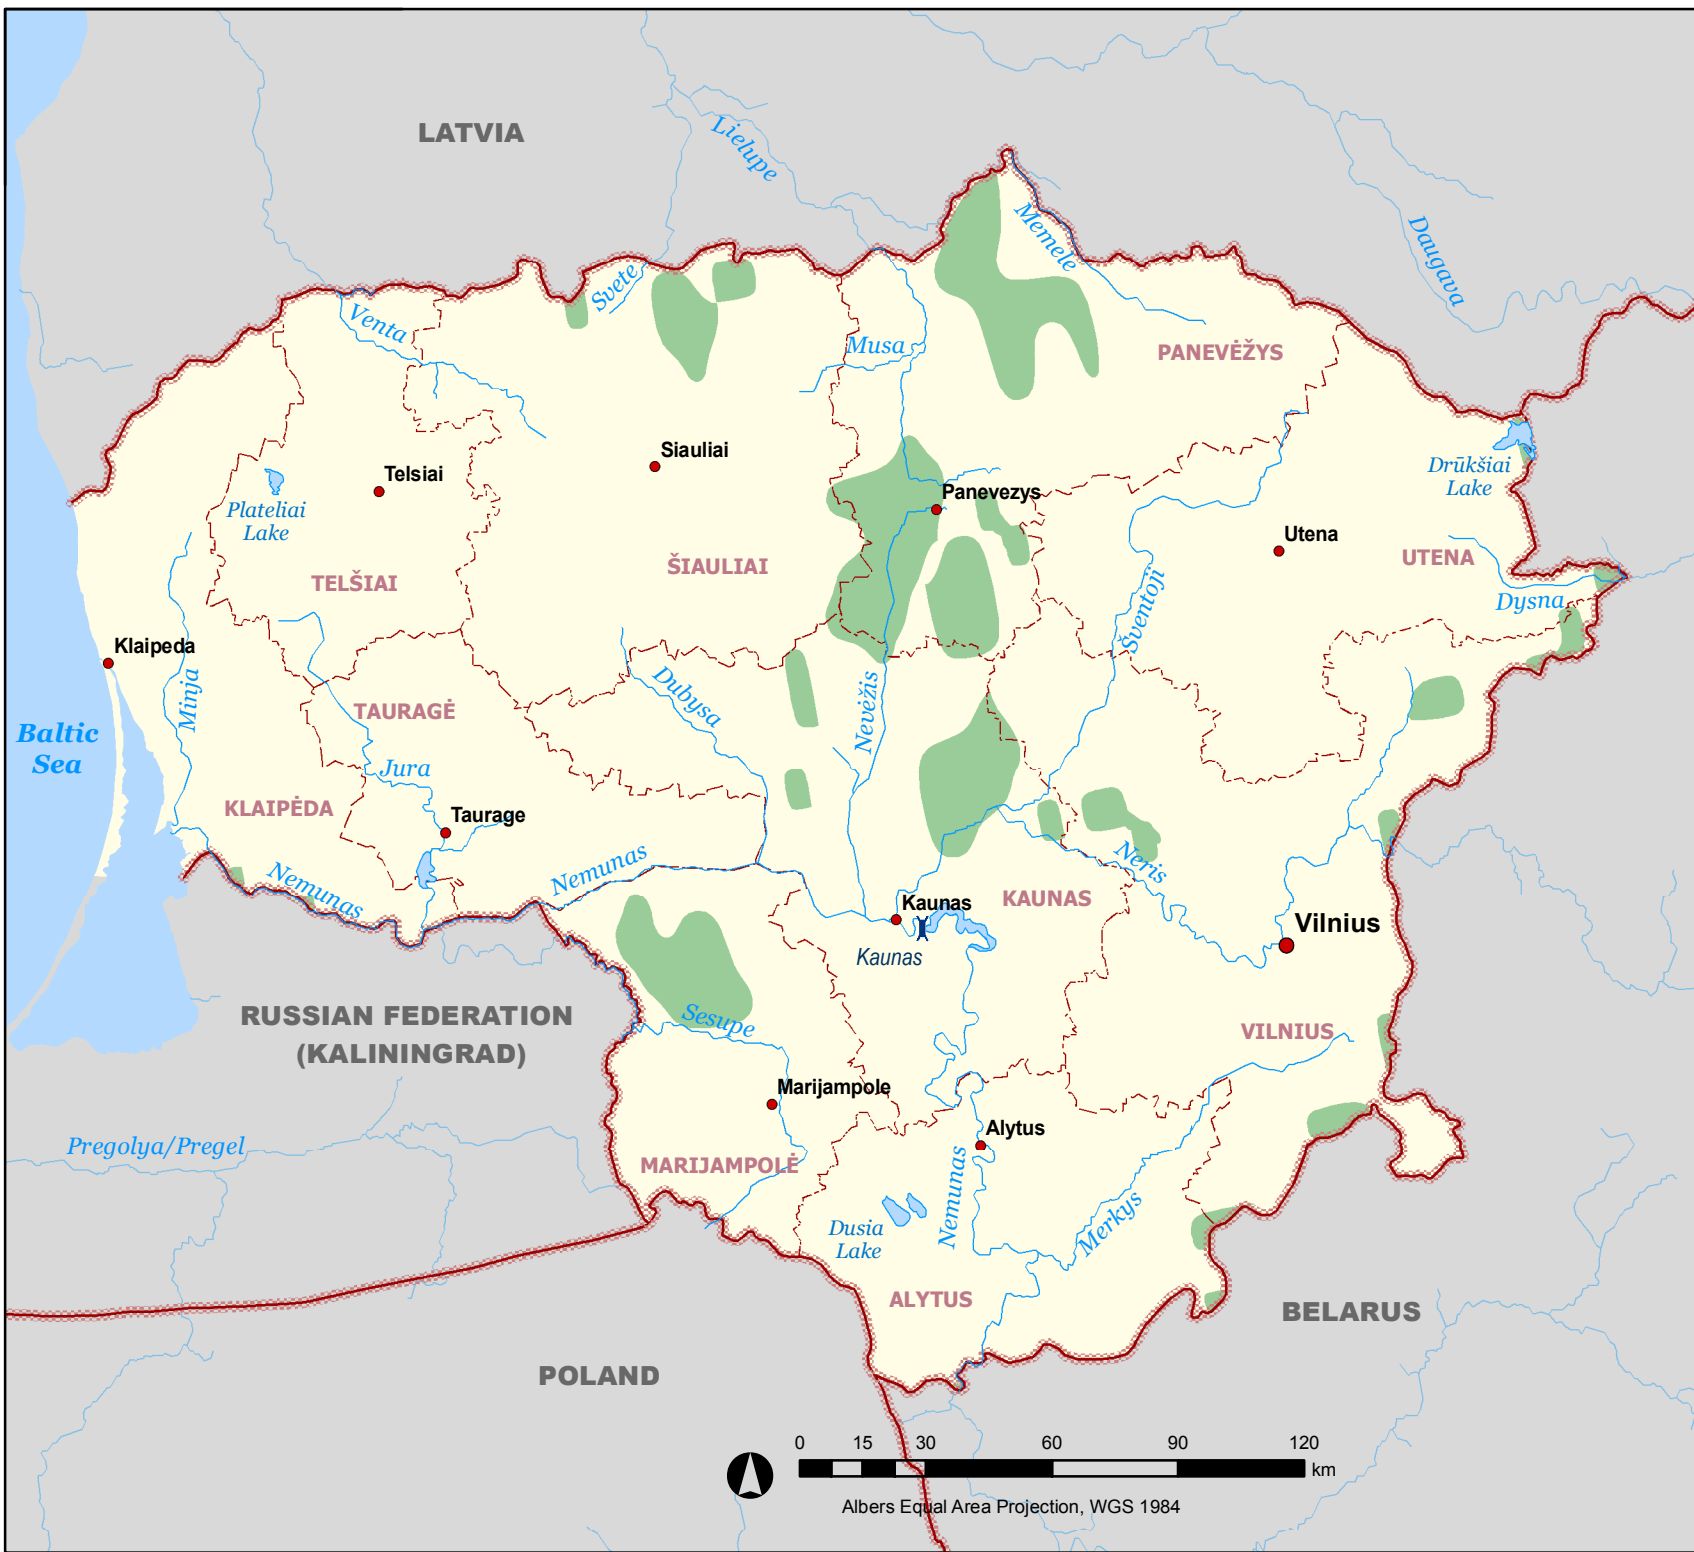

Food and Agriculture  
Organization of the  
United Nations

# LITHUANIA

## Legend

- Administrative Boundary
- International Boundary
- Capital, Regional Capital
- Zone of Irrigation Development
- Lake
- River
- Dam

FAO - AQUASTAT, 2016

**Disclaimer**  
The designations employed and the presentation of material in this publication do not imply the expression of any opinion whatsoever on the part of the Food and Agriculture Organization of the United Nations concerning the legal status of any country, territory, city or area or of its authorities, or concerning the delimitation of its frontiers or boundaries.

Albers Equal Area Projection, WGS 1984