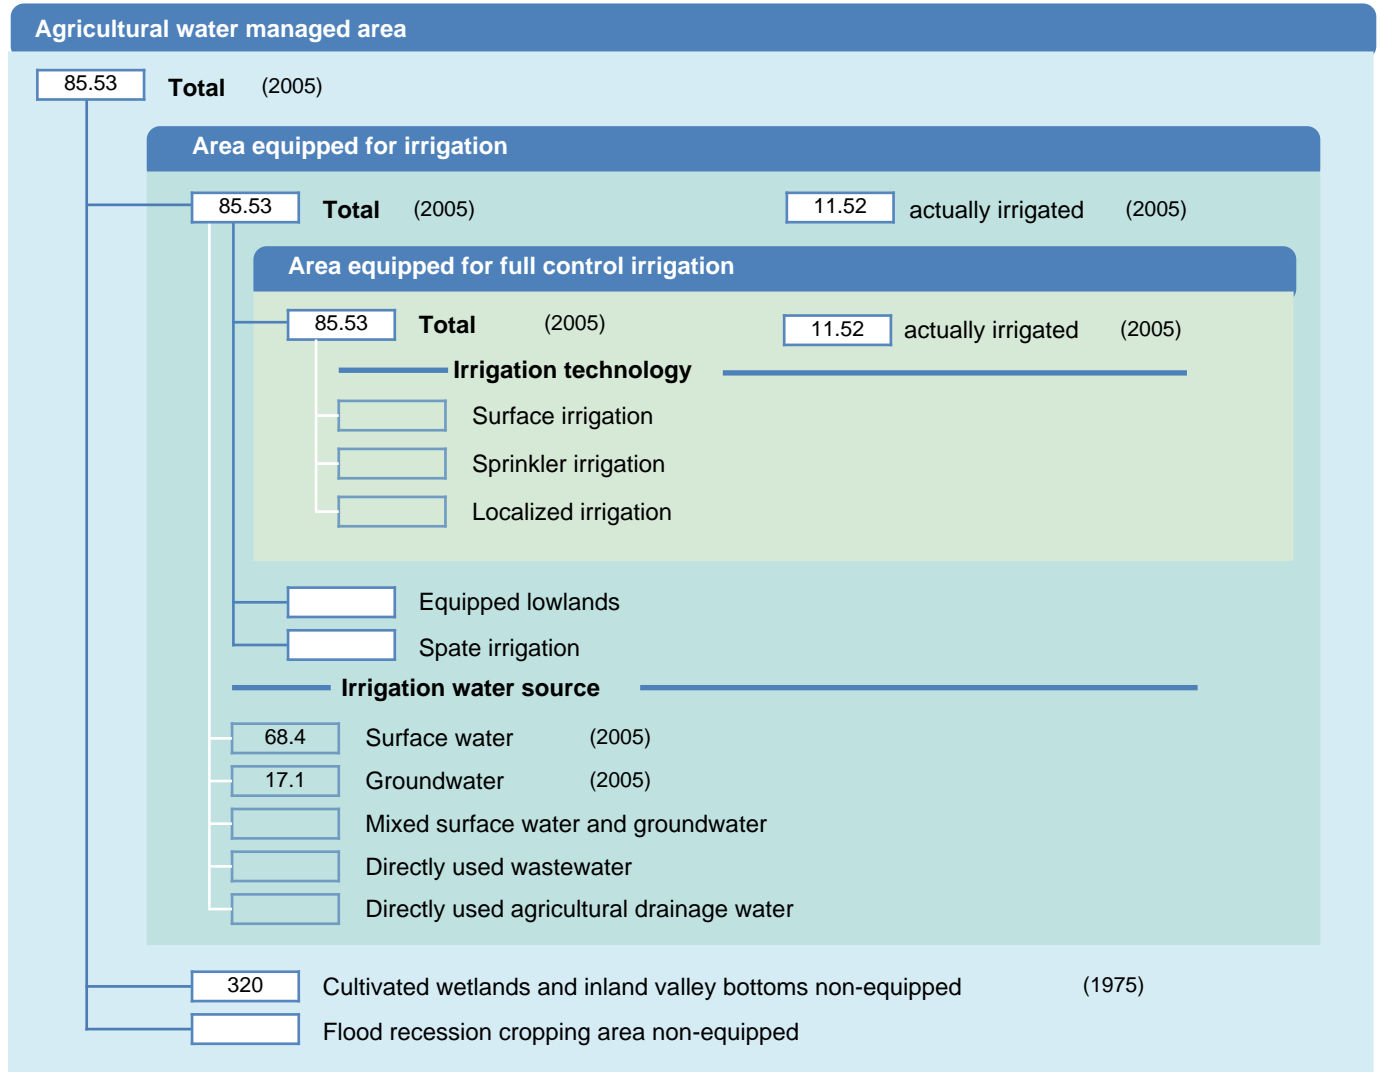

# Irrigation areas sheet

Angola

## PHYSICAL AREAS (THOUSAND HECTARES)

## HARVESTED AREAS (THOUSAND HECTARES)