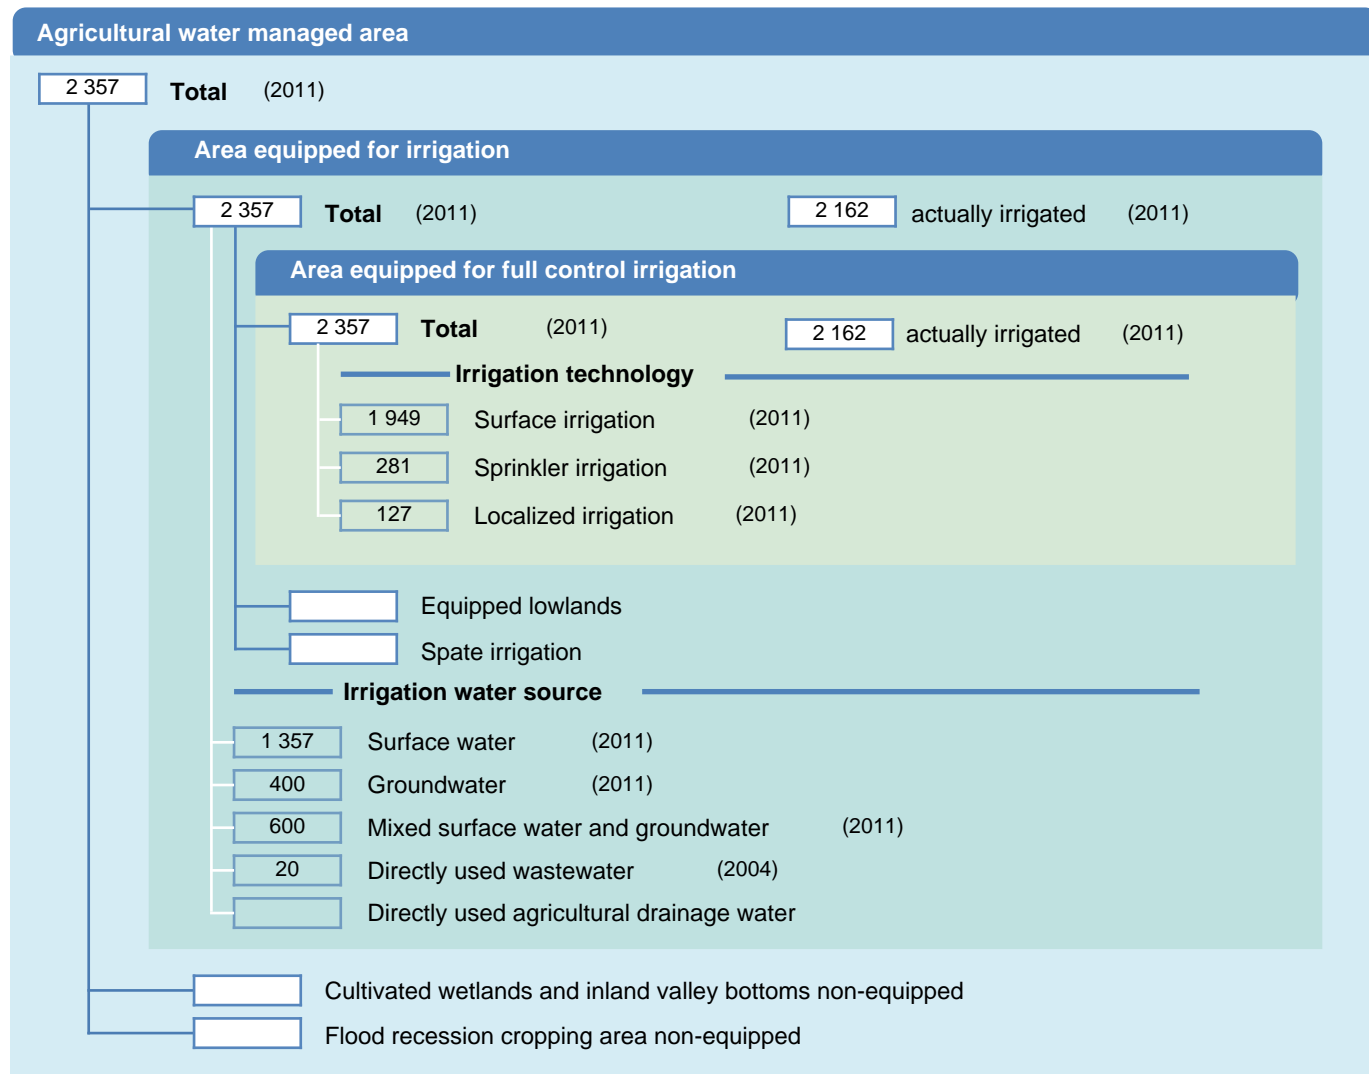

Irrigation areas sheet

Argentina

PHYSICAL AREAS (THOUSAND HECTARES)

HARVESTED AREAS (THOUSAND HECTARES)