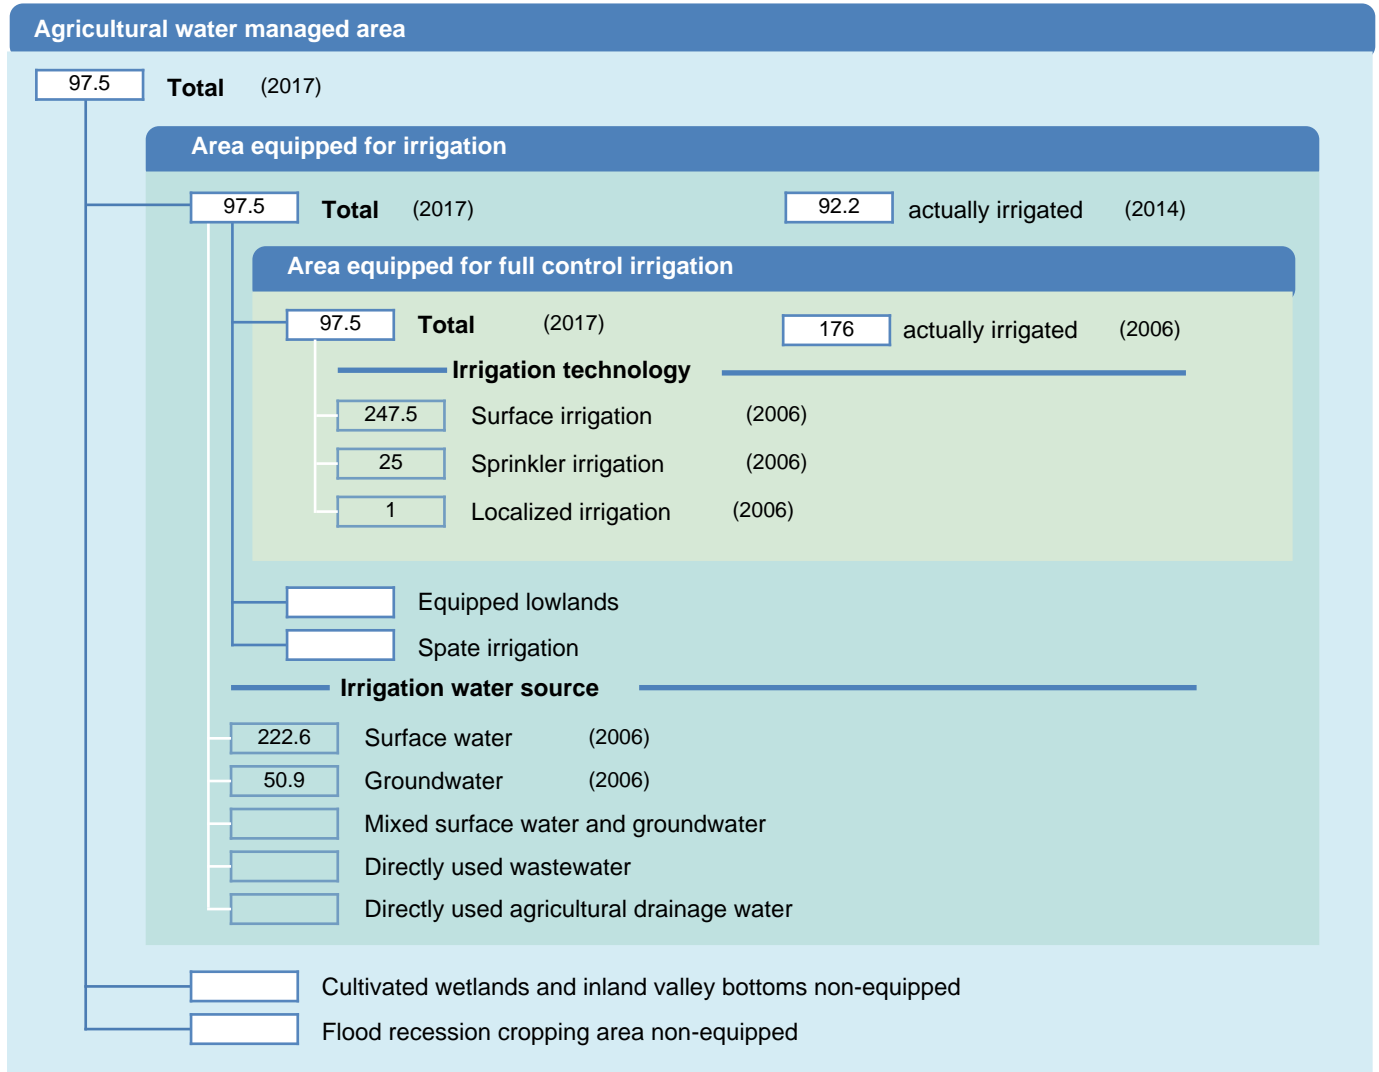

Irrigation areas sheet

Armenia

PHYSICAL AREAS (THOUSAND HECTARES)

HARVESTED AREAS (THOUSAND HECTARES)