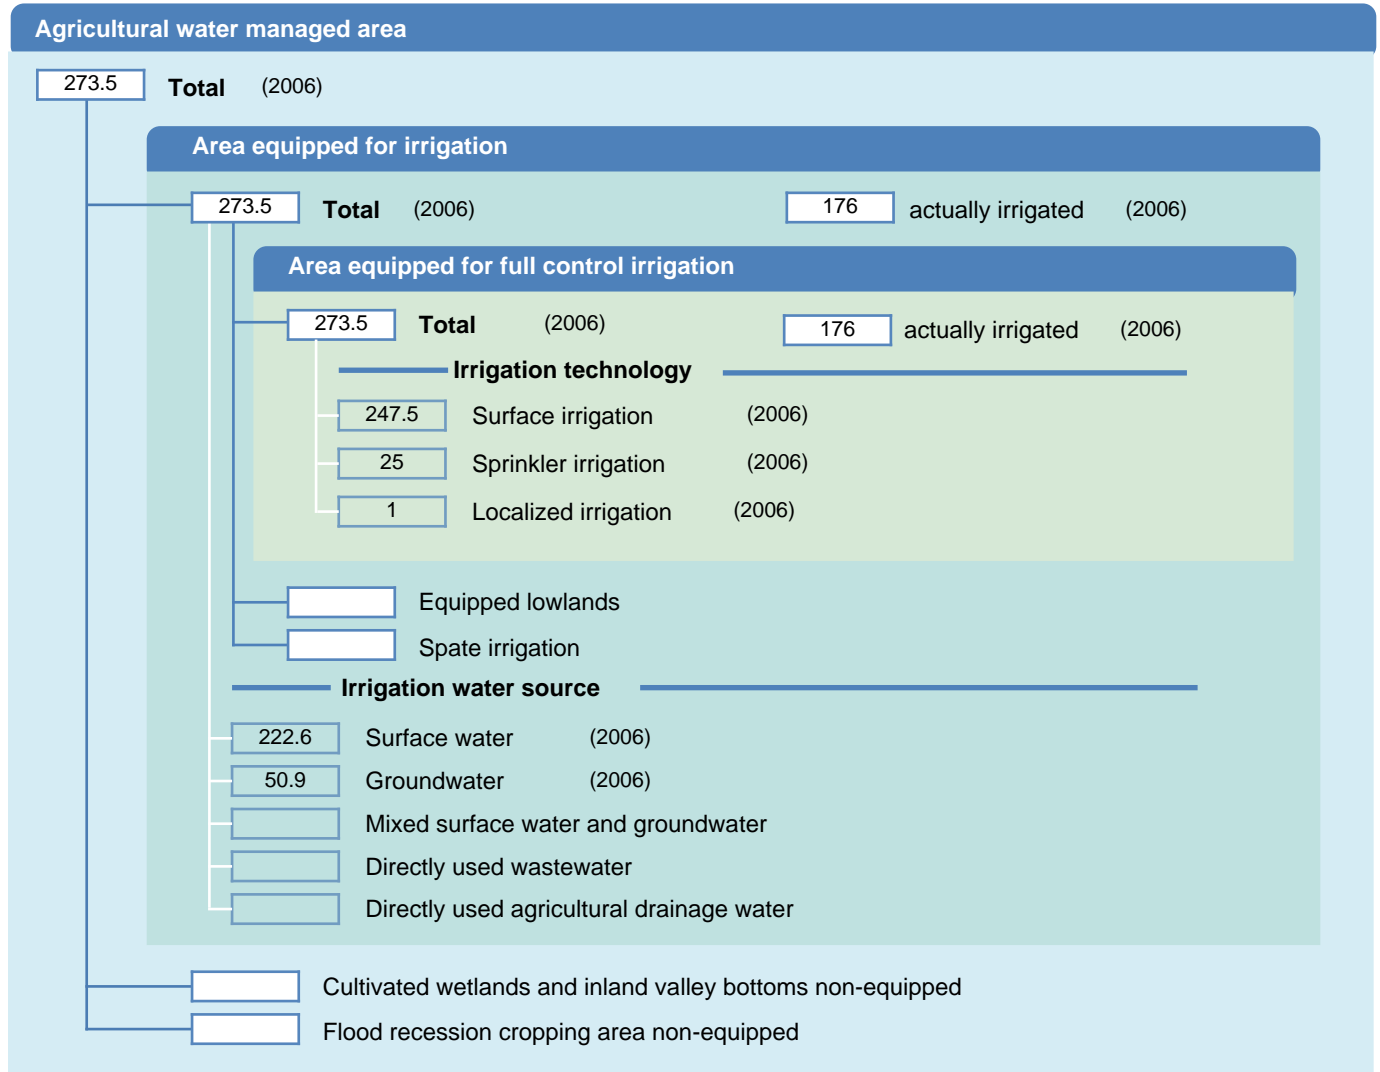

Irrigation areas sheet

Armenia

PHYSICAL AREAS (THOUSAND HECTARES)

HARVESTED AREAS (THOUSAND HECTARES)