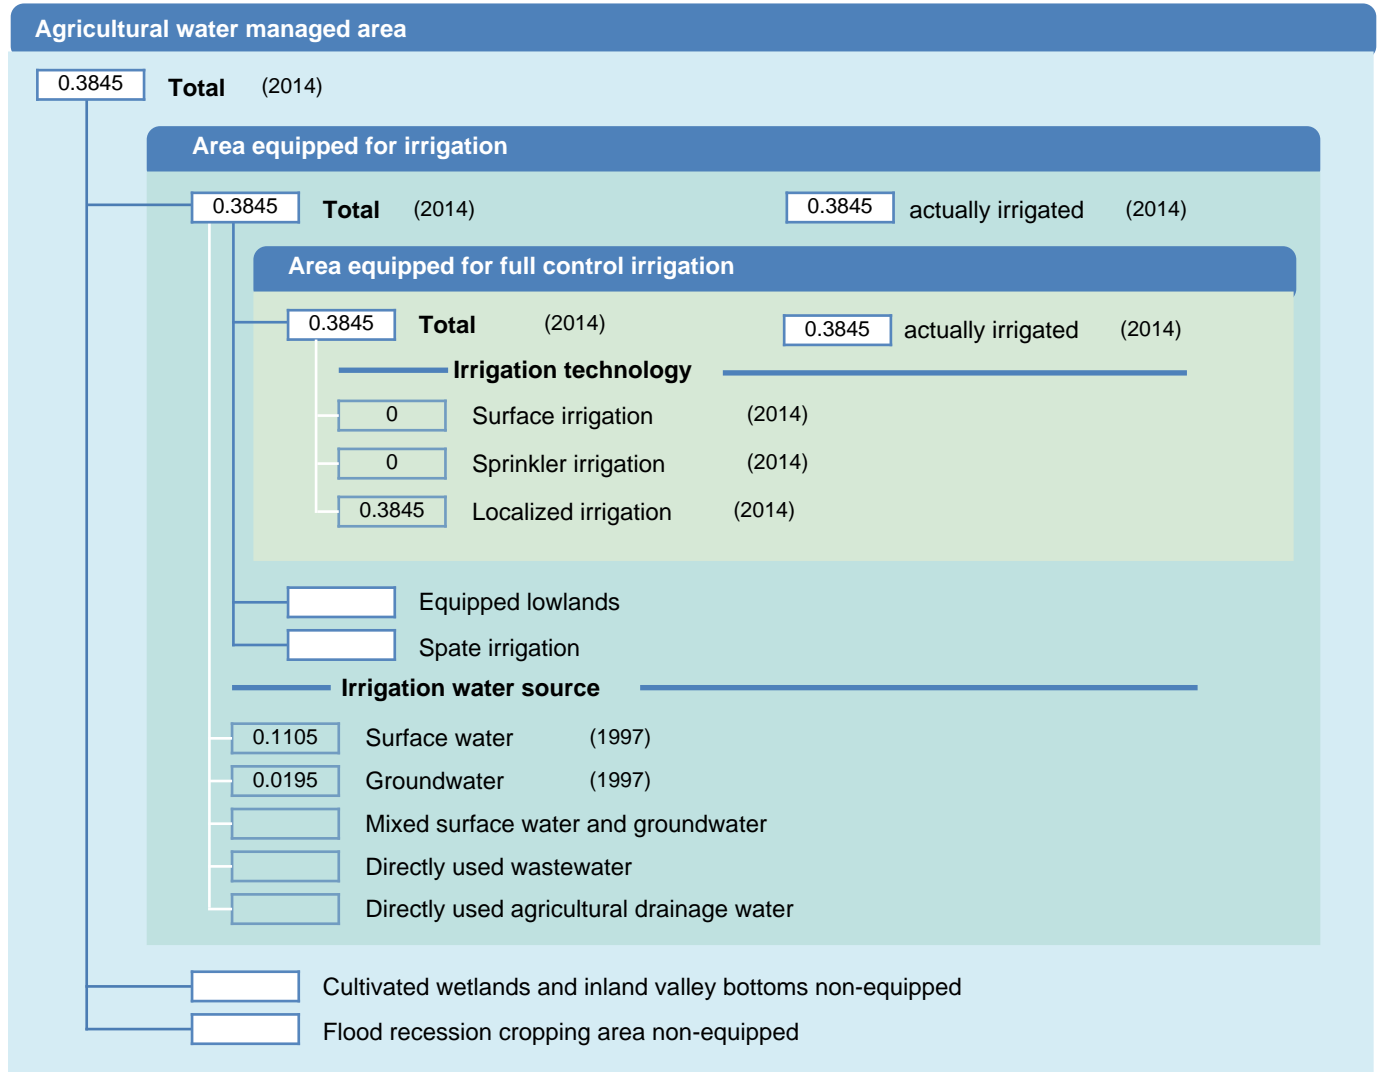

# Irrigation areas sheet

# Antigua and Barbuda

## PHYSICAL AREAS (THOUSAND HECTARES)

## HARVESTED AREAS (THOUSAND HECTARES)