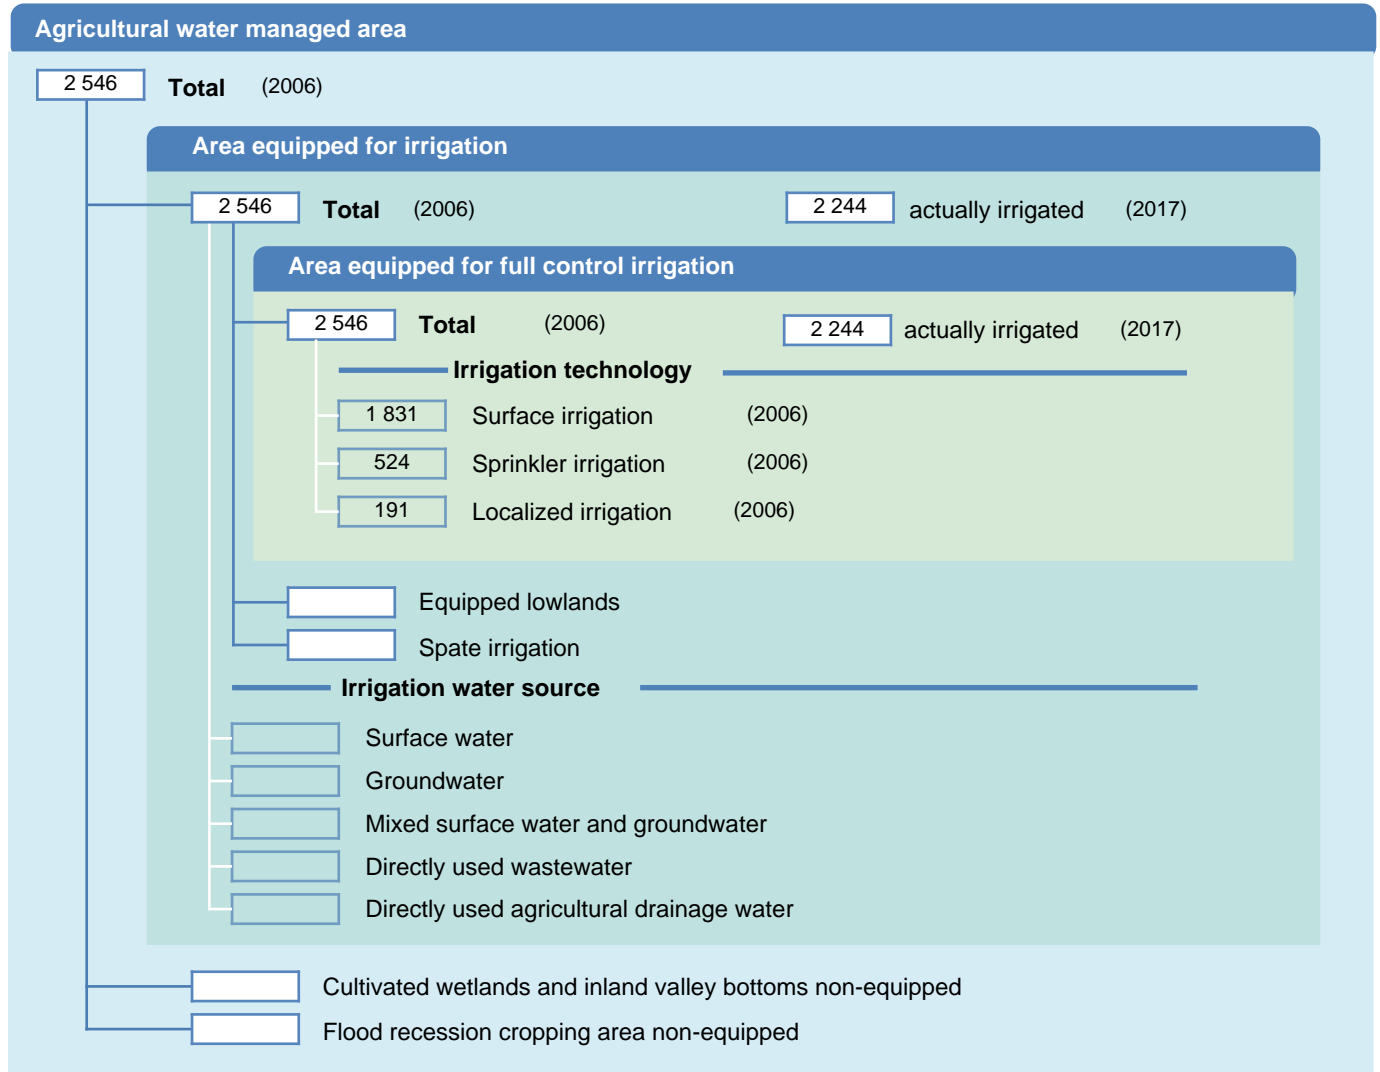

# Irrigation areas sheet

Australia

## PHYSICAL AREAS (THOUSAND HECTARES)

## HARVESTED AREAS (THOUSAND HECTARES)