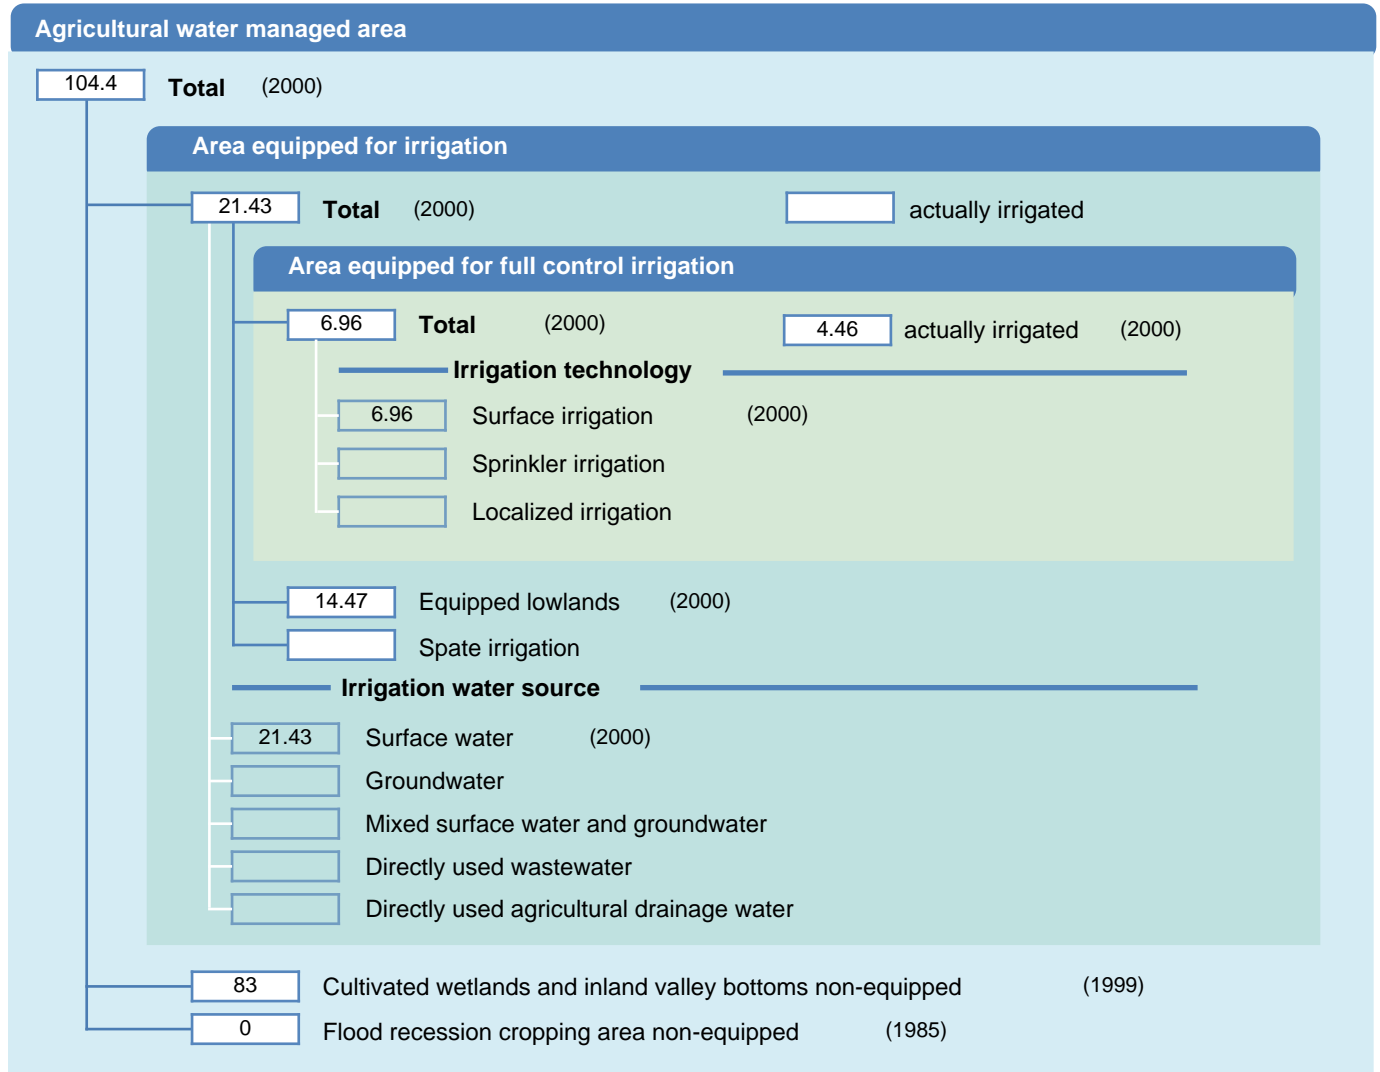

Irrigation areas sheet

Burundi

PHYSICAL AREAS (THOUSAND HECTARES)

HARVESTED AREAS (THOUSAND HECTARES)