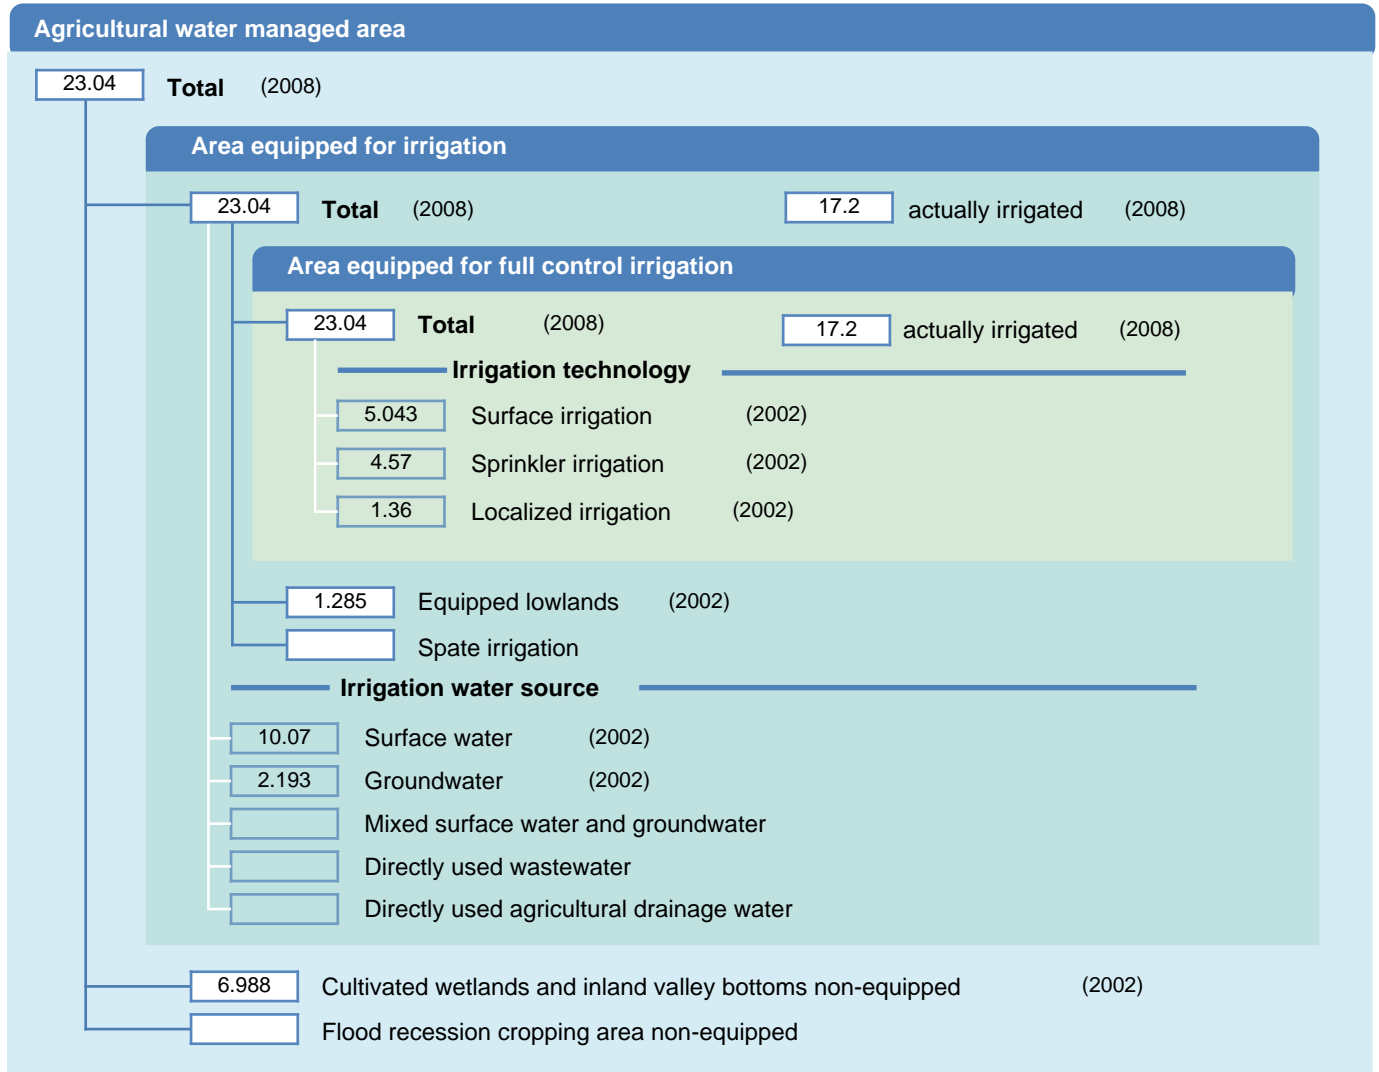

Irrigation areas sheet

Benin

PHYSICAL AREAS (THOUSAND HECTARES)

HARVESTED AREAS (THOUSAND HECTARES)