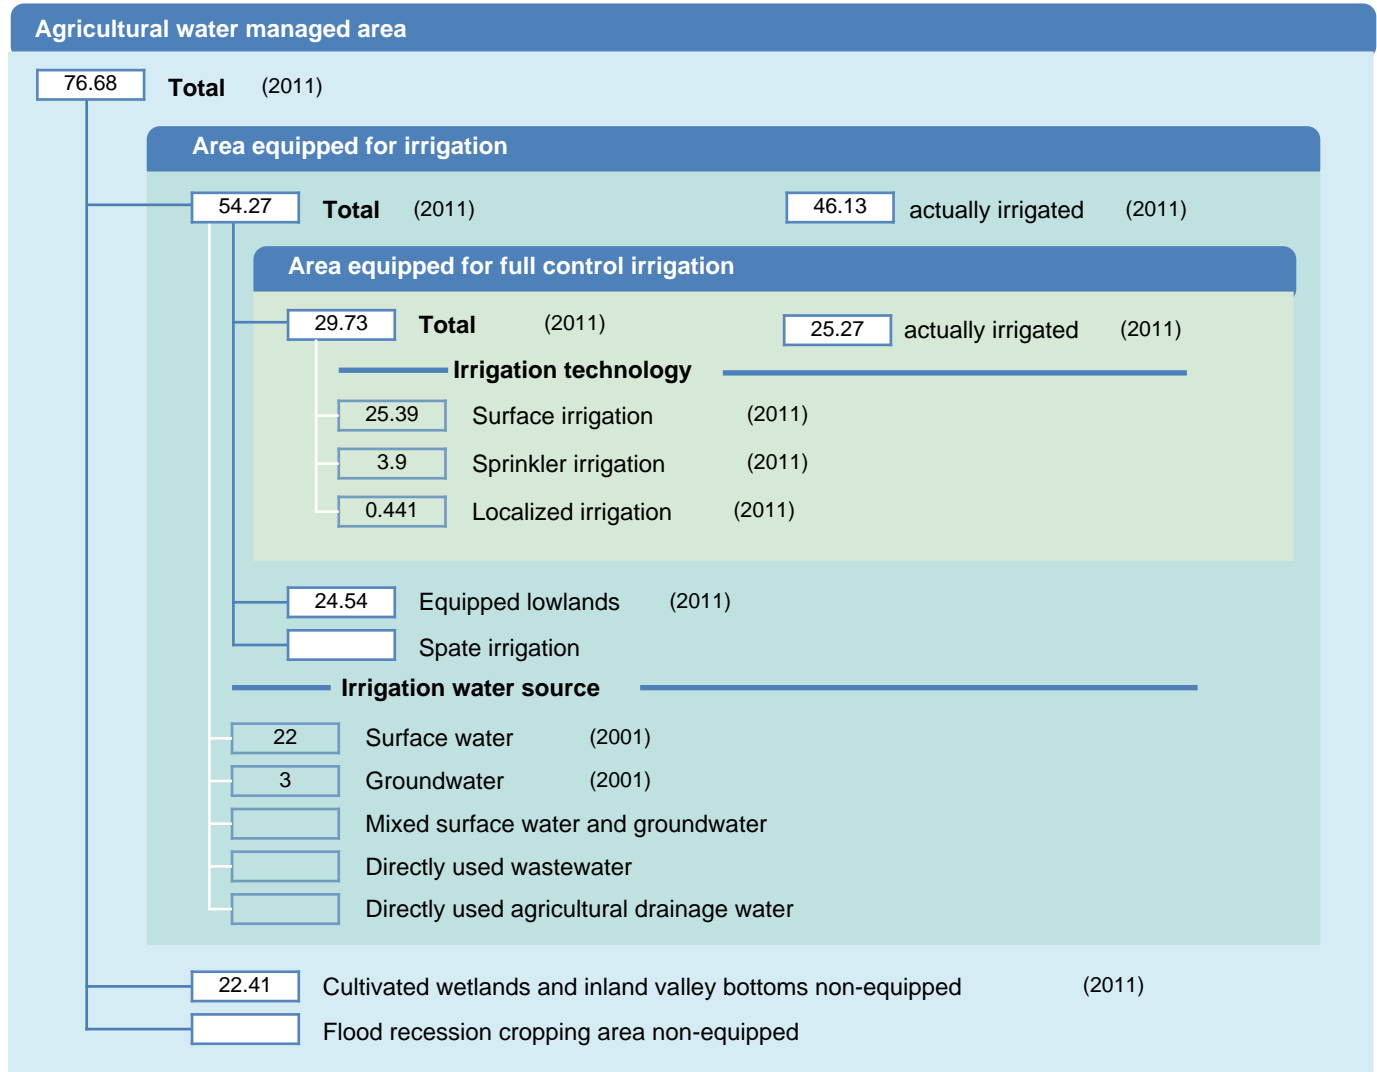

Irrigation areas sheet

Burkina Faso

PHYSICAL AREAS (THOUSAND HECTARES)

HARVESTED AREAS (THOUSAND HECTARES)