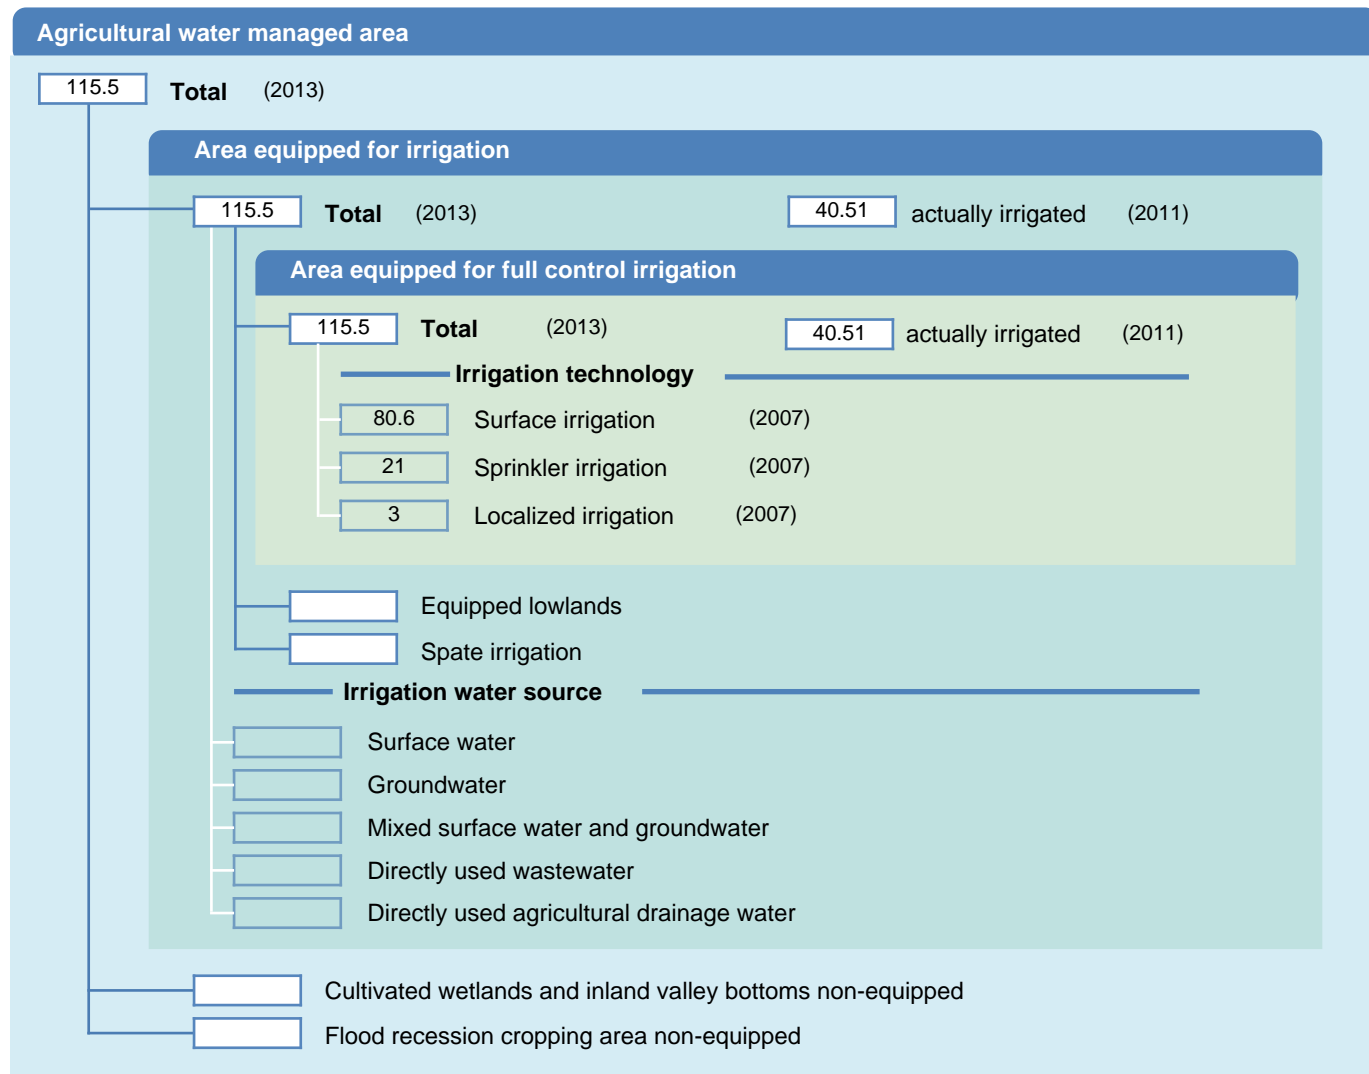

Irrigation areas sheet

Bulgaria

PHYSICAL AREAS (THOUSAND HECTARES)

HARVESTED AREAS (THOUSAND HECTARES)