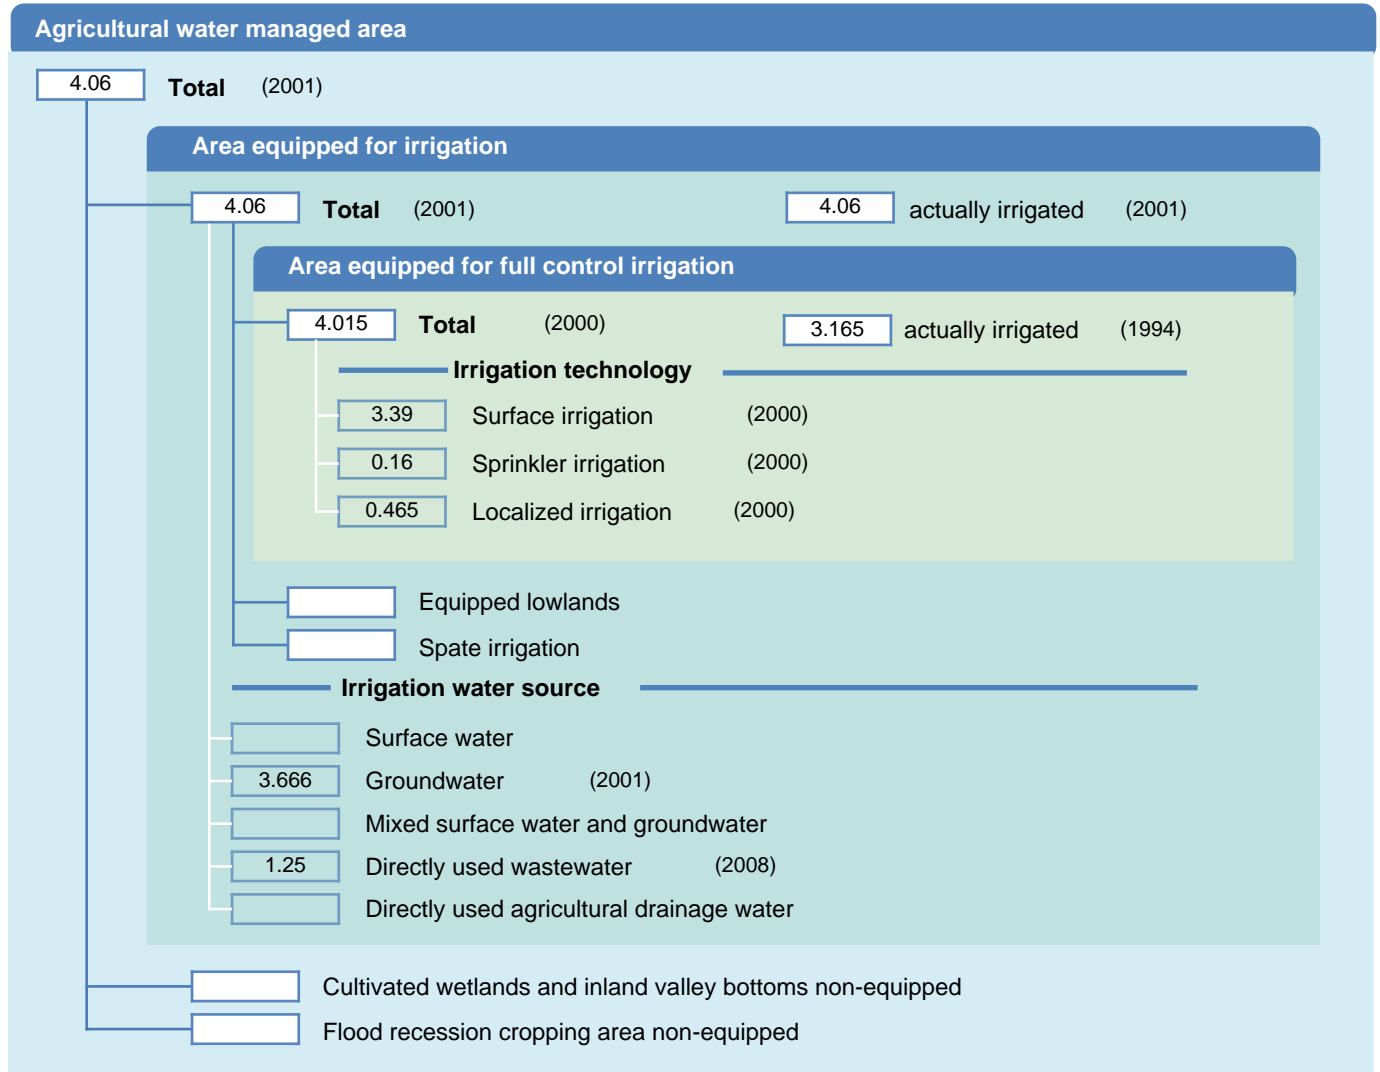

# Irrigation areas sheet

Bahrain

## PHYSICAL AREAS (THOUSAND HECTARES)

## HARVESTED AREAS (THOUSAND HECTARES)