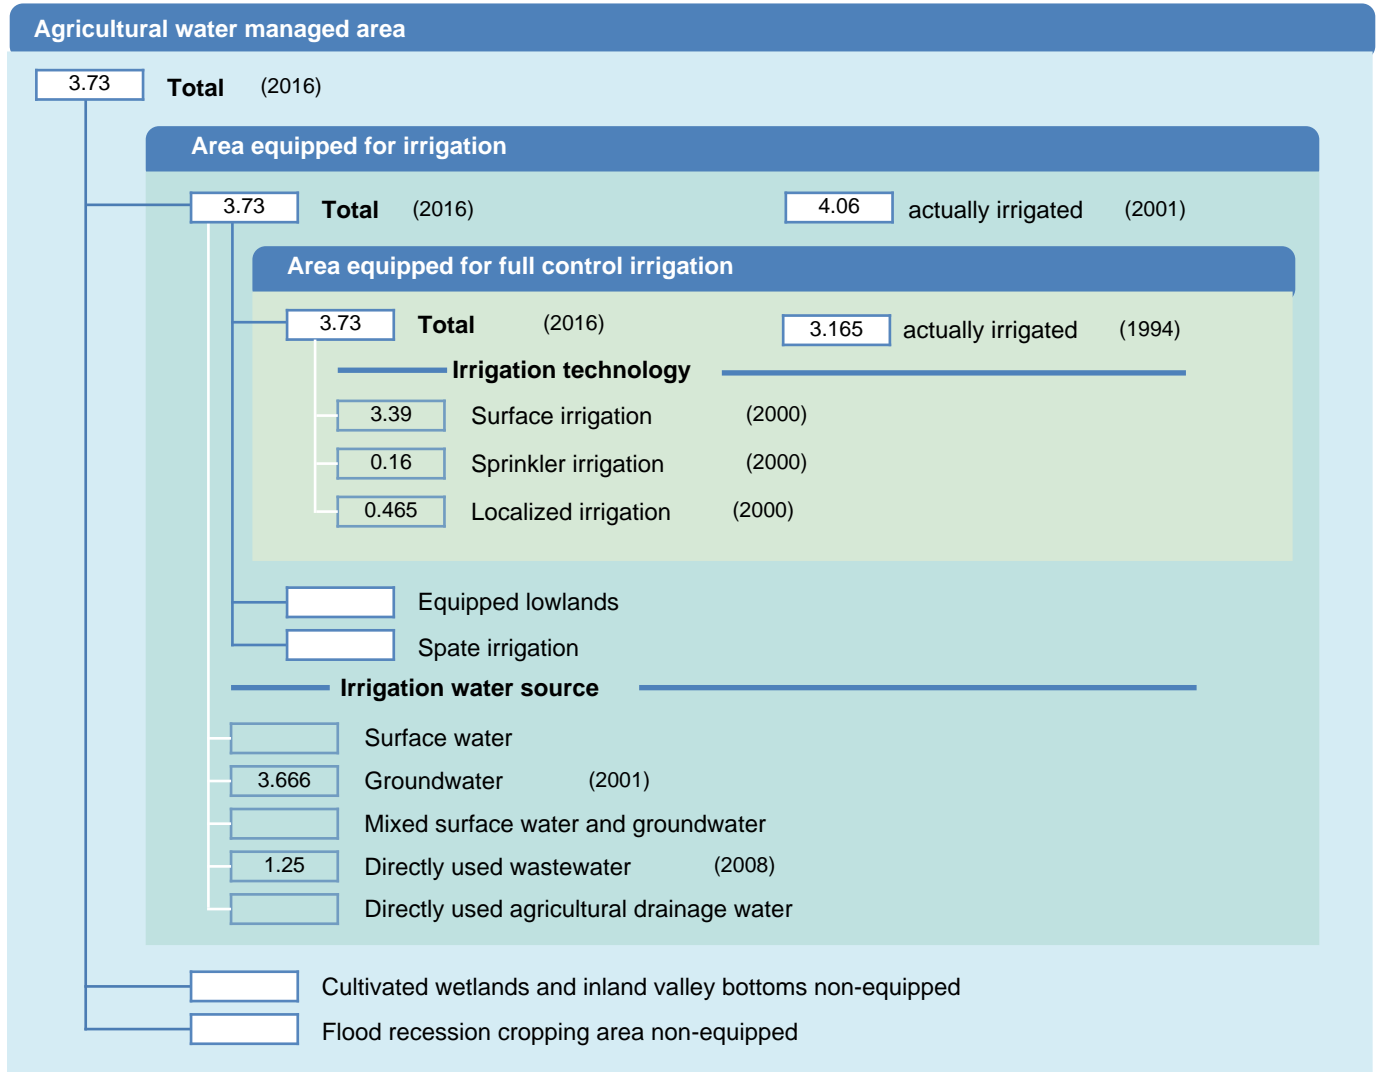

Irrigation areas sheet

Bahrain

PHYSICAL AREAS (THOUSAND HECTARES)

HARVESTED AREAS (THOUSAND HECTARES)