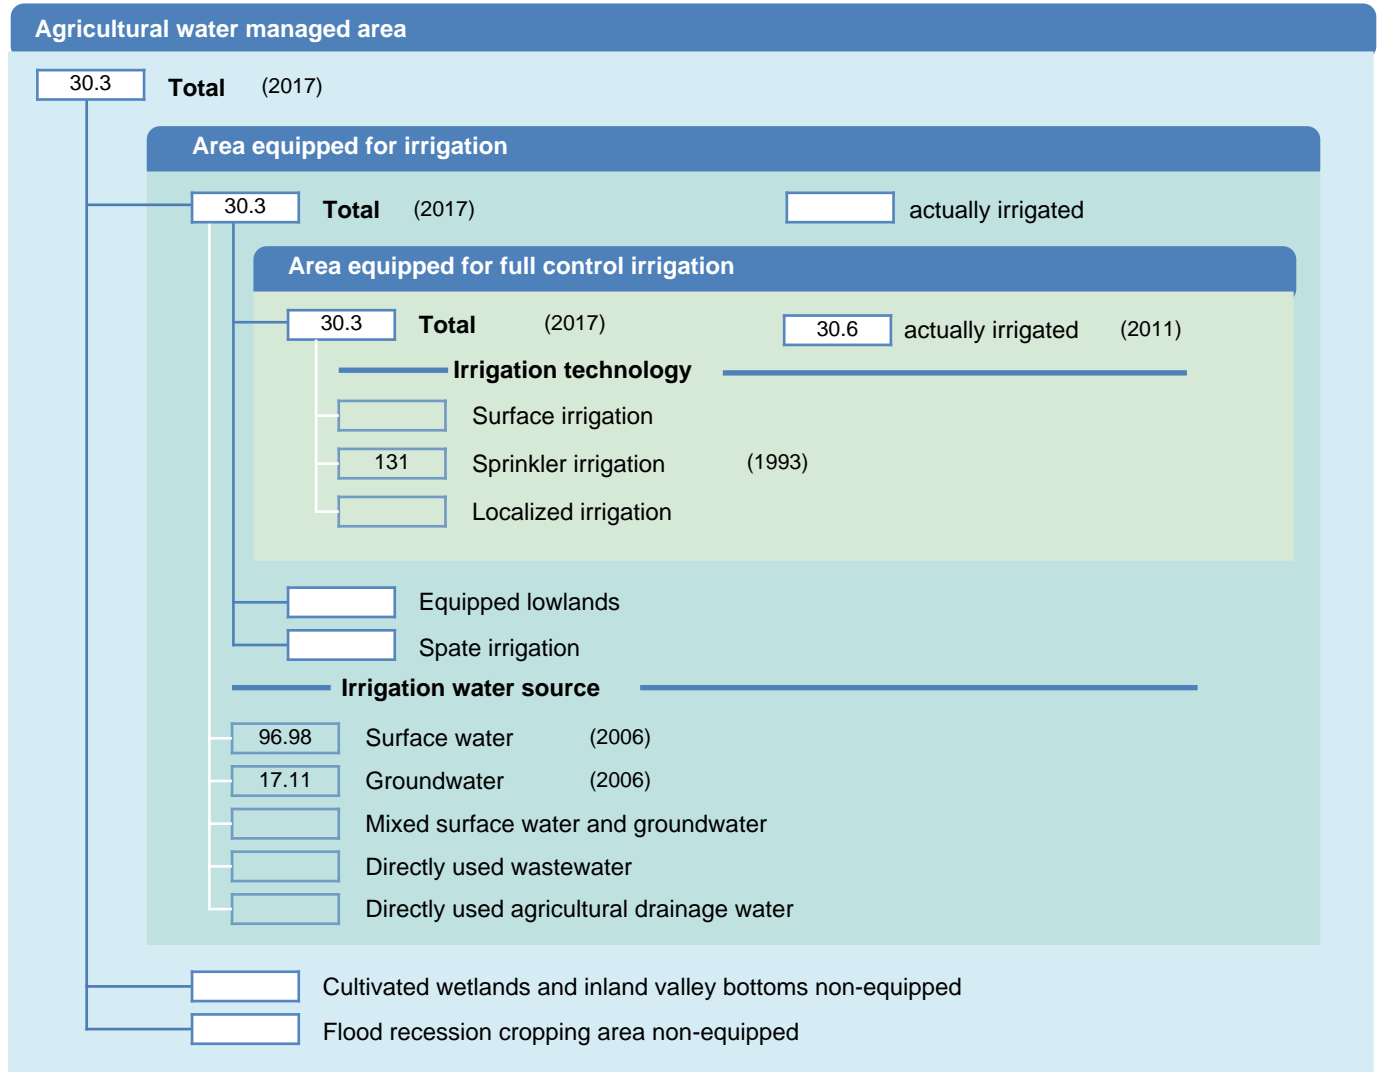

Irrigation areas sheet

Belarus

PHYSICAL AREAS (THOUSAND HECTARES)

HARVESTED AREAS (THOUSAND HECTARES)