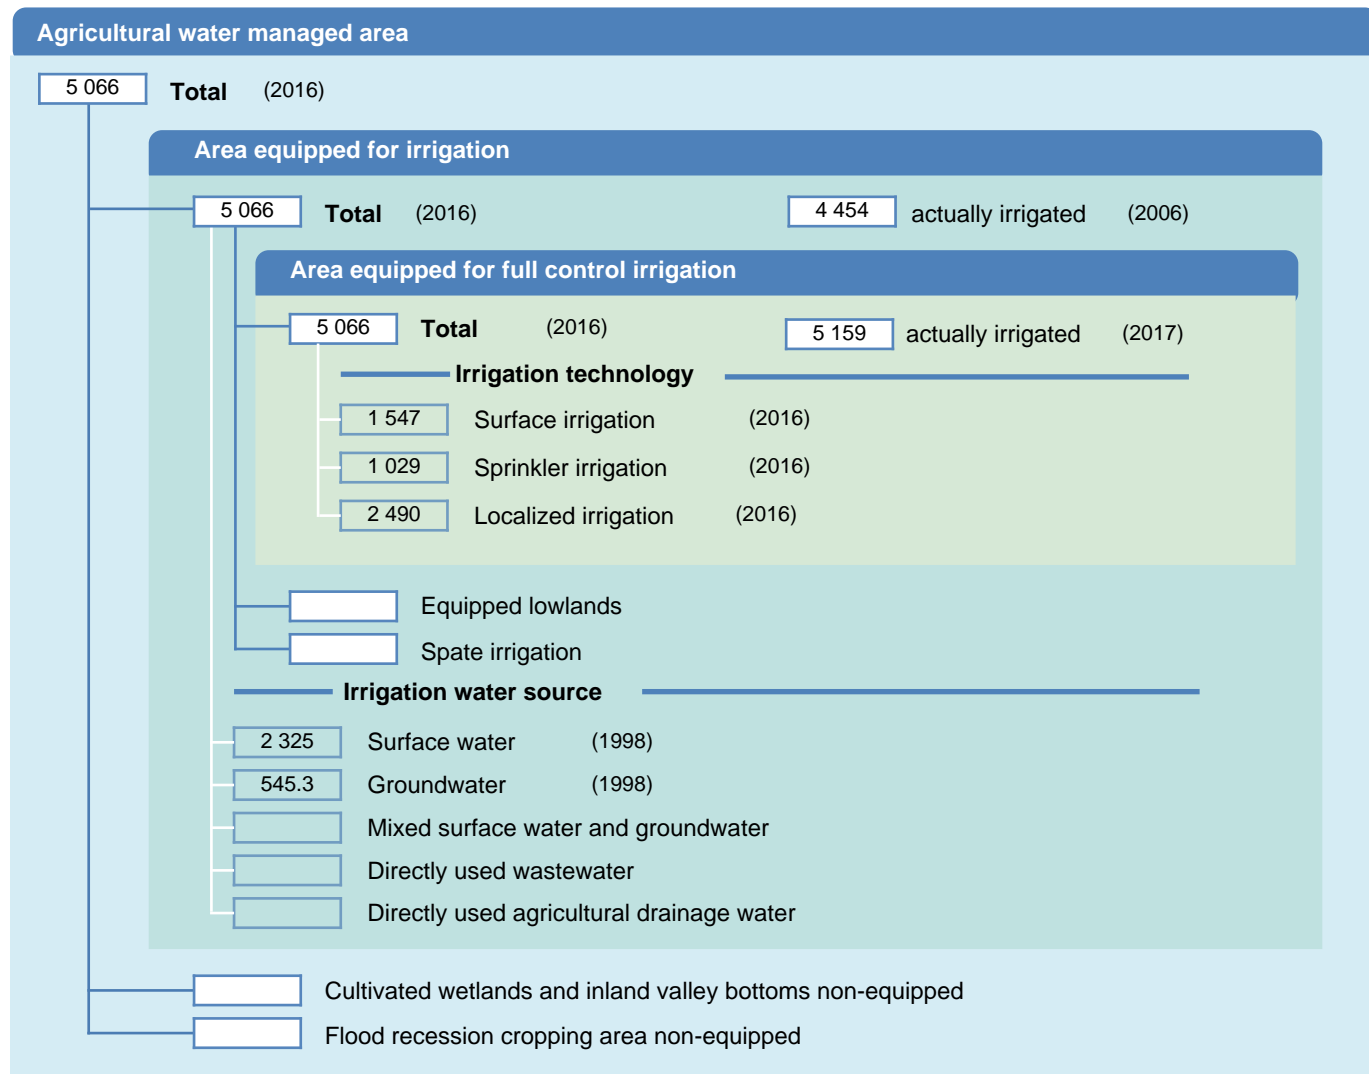

Irrigation areas sheet

Brazil

PHYSICAL AREAS (THOUSAND HECTARES)

HARVESTED AREAS (THOUSAND HECTARES)