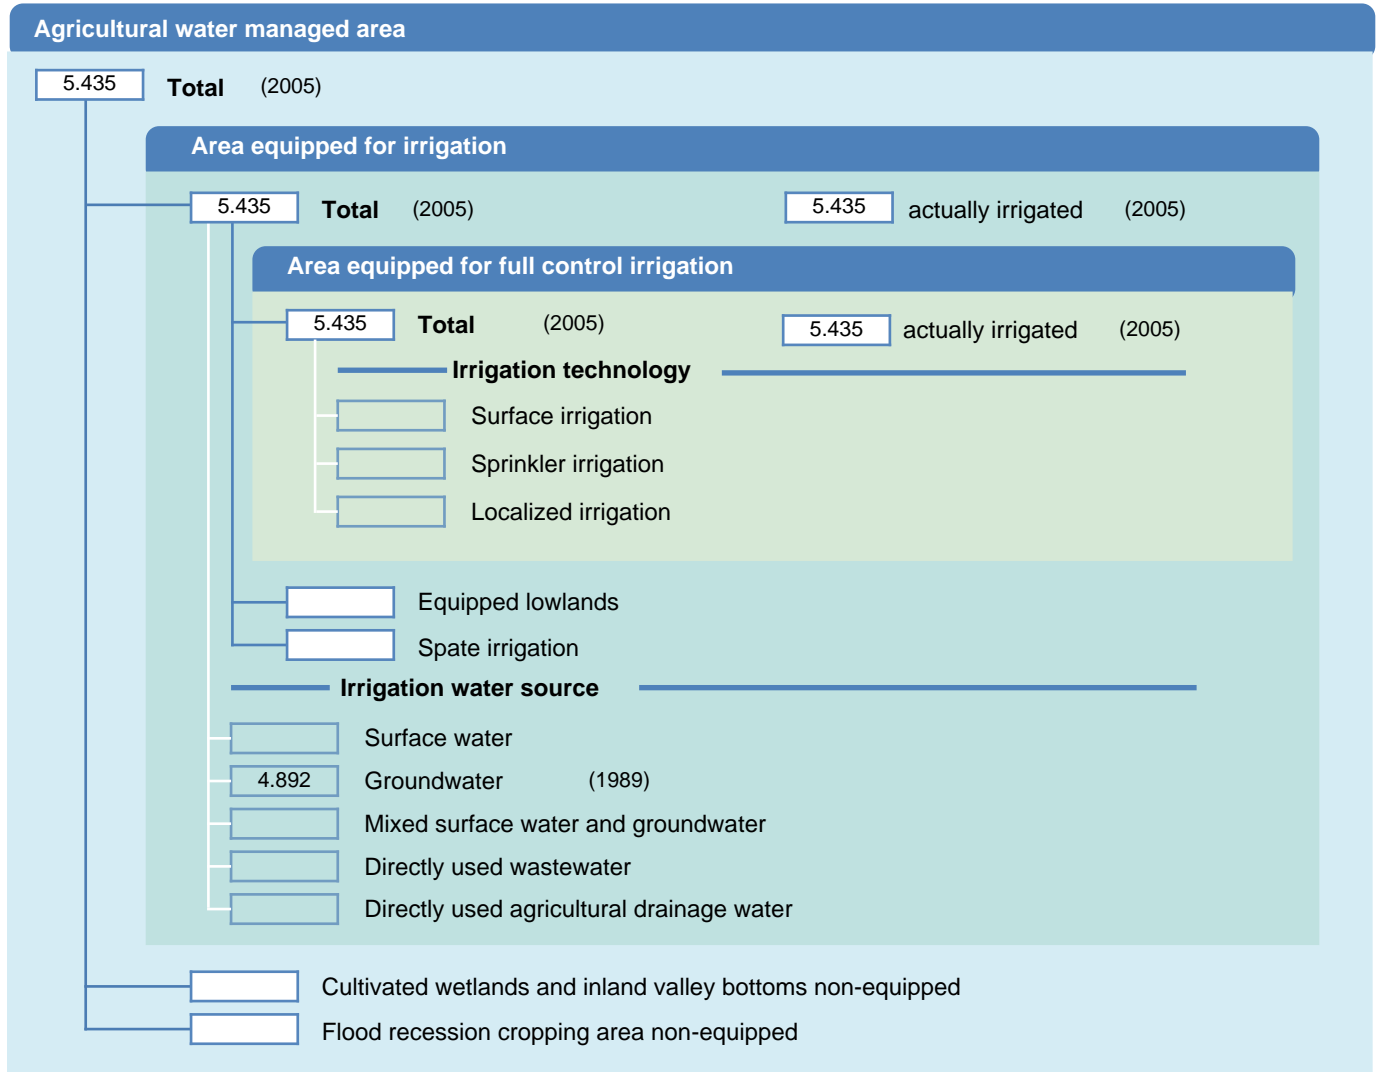

Irrigation areas sheet

Barbados

PHYSICAL AREAS (THOUSAND HECTARES)

HARVESTED AREAS (THOUSAND HECTARES)