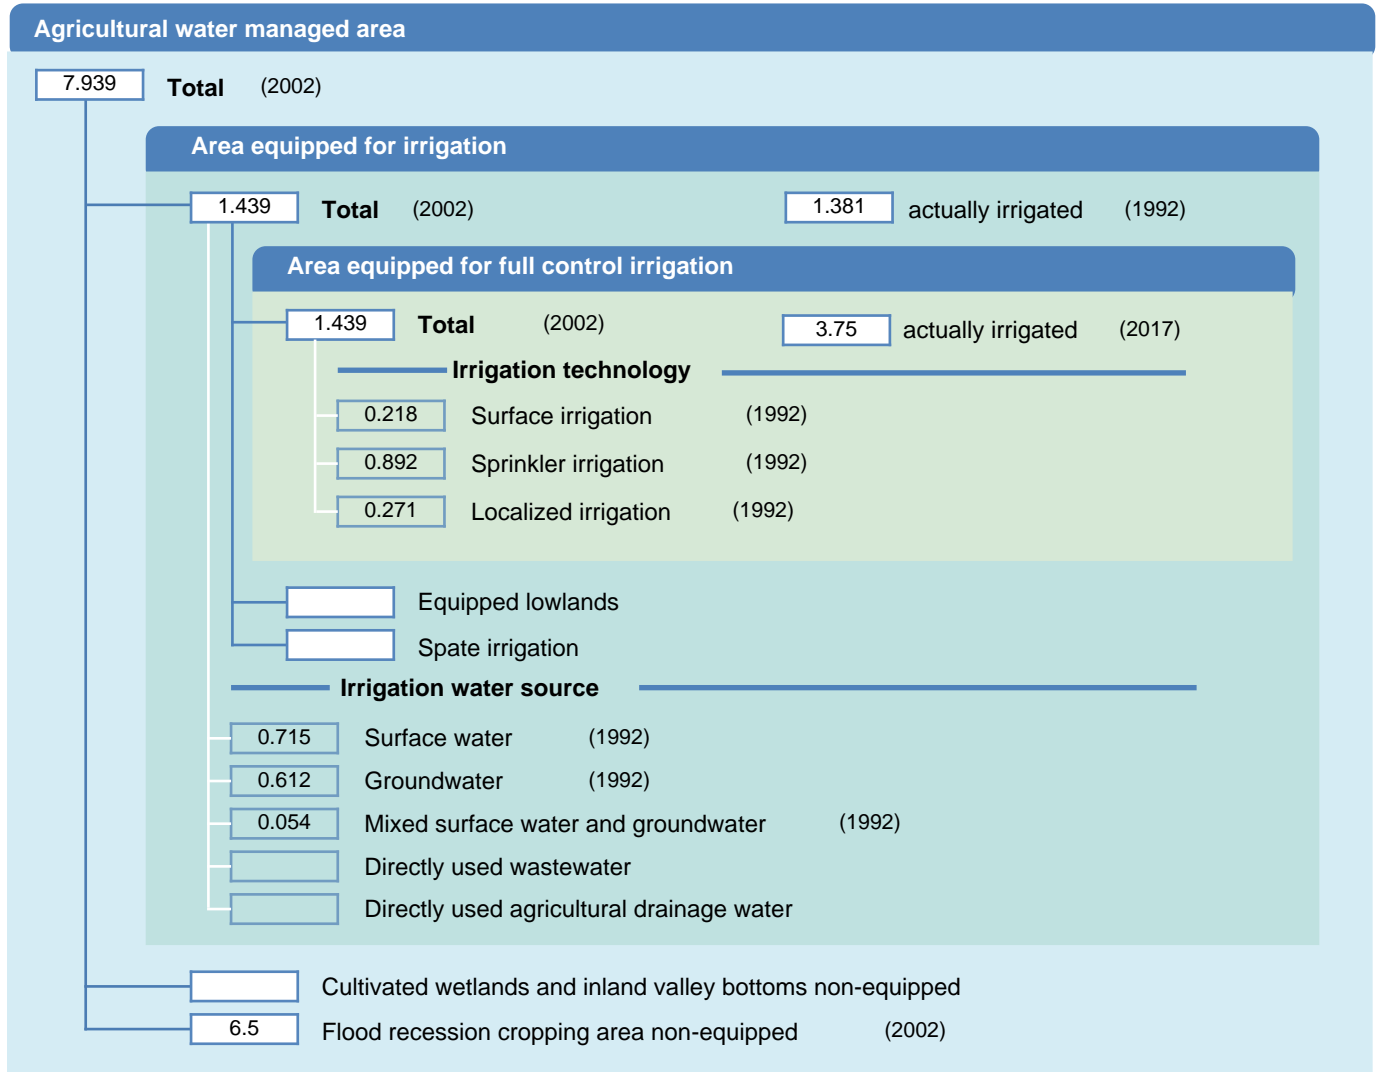

# Irrigation areas sheet

Botswana

## PHYSICAL AREAS (THOUSAND HECTARES)

## HARVESTED AREAS (THOUSAND HECTARES)