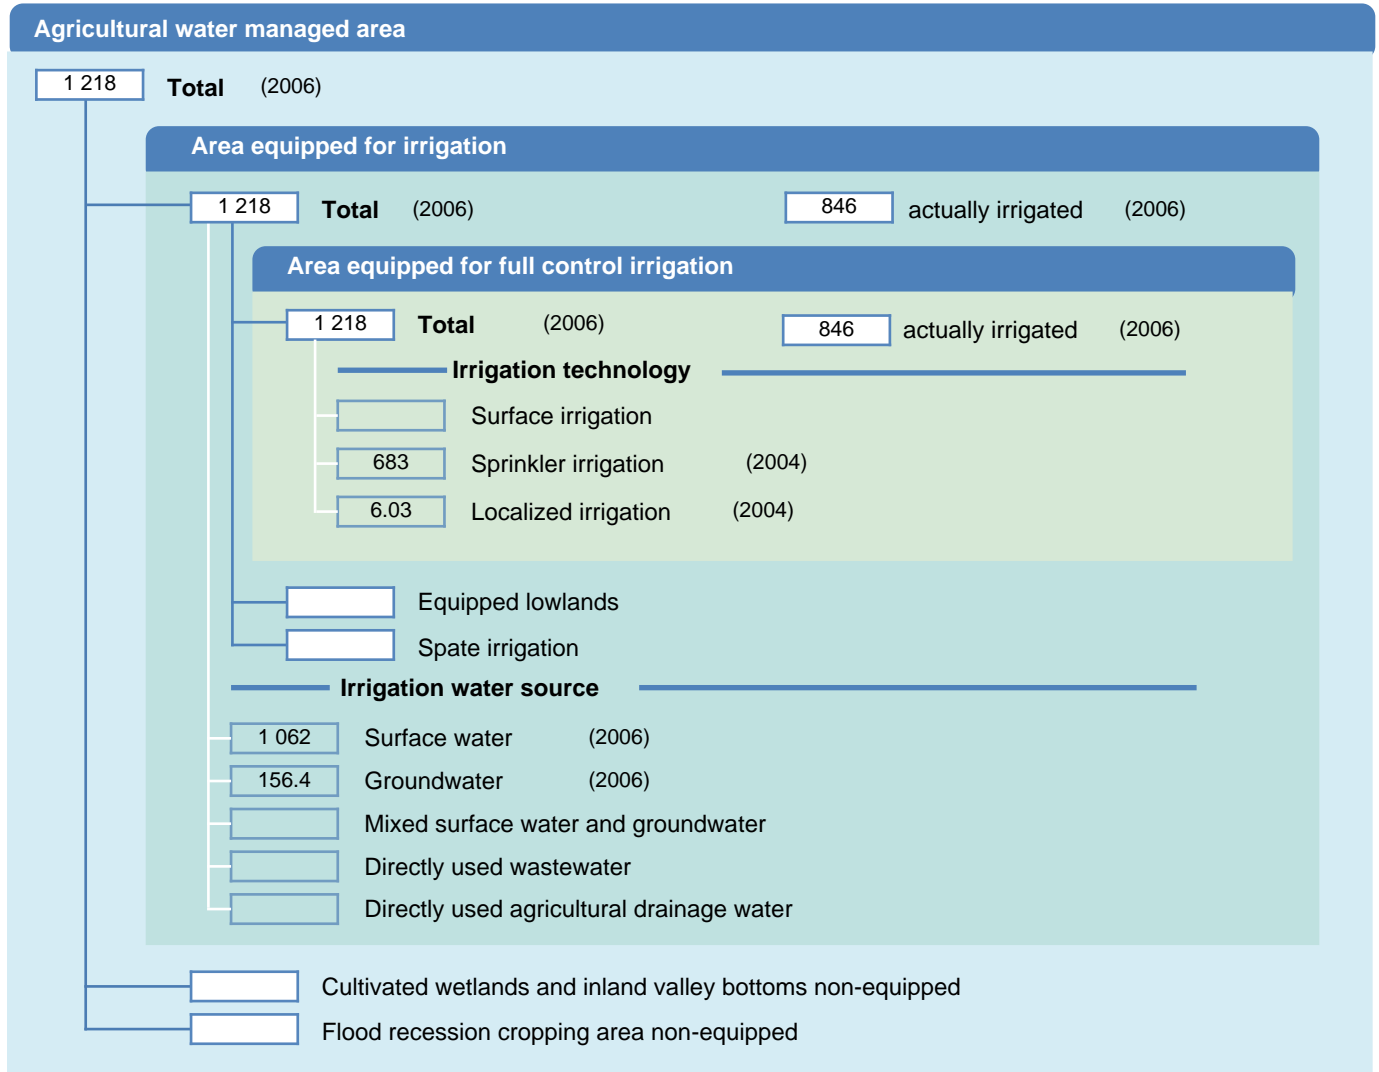

Irrigation areas sheet

Canada

PHYSICAL AREAS (THOUSAND HECTARES)

HARVESTED AREAS (THOUSAND HECTARES)