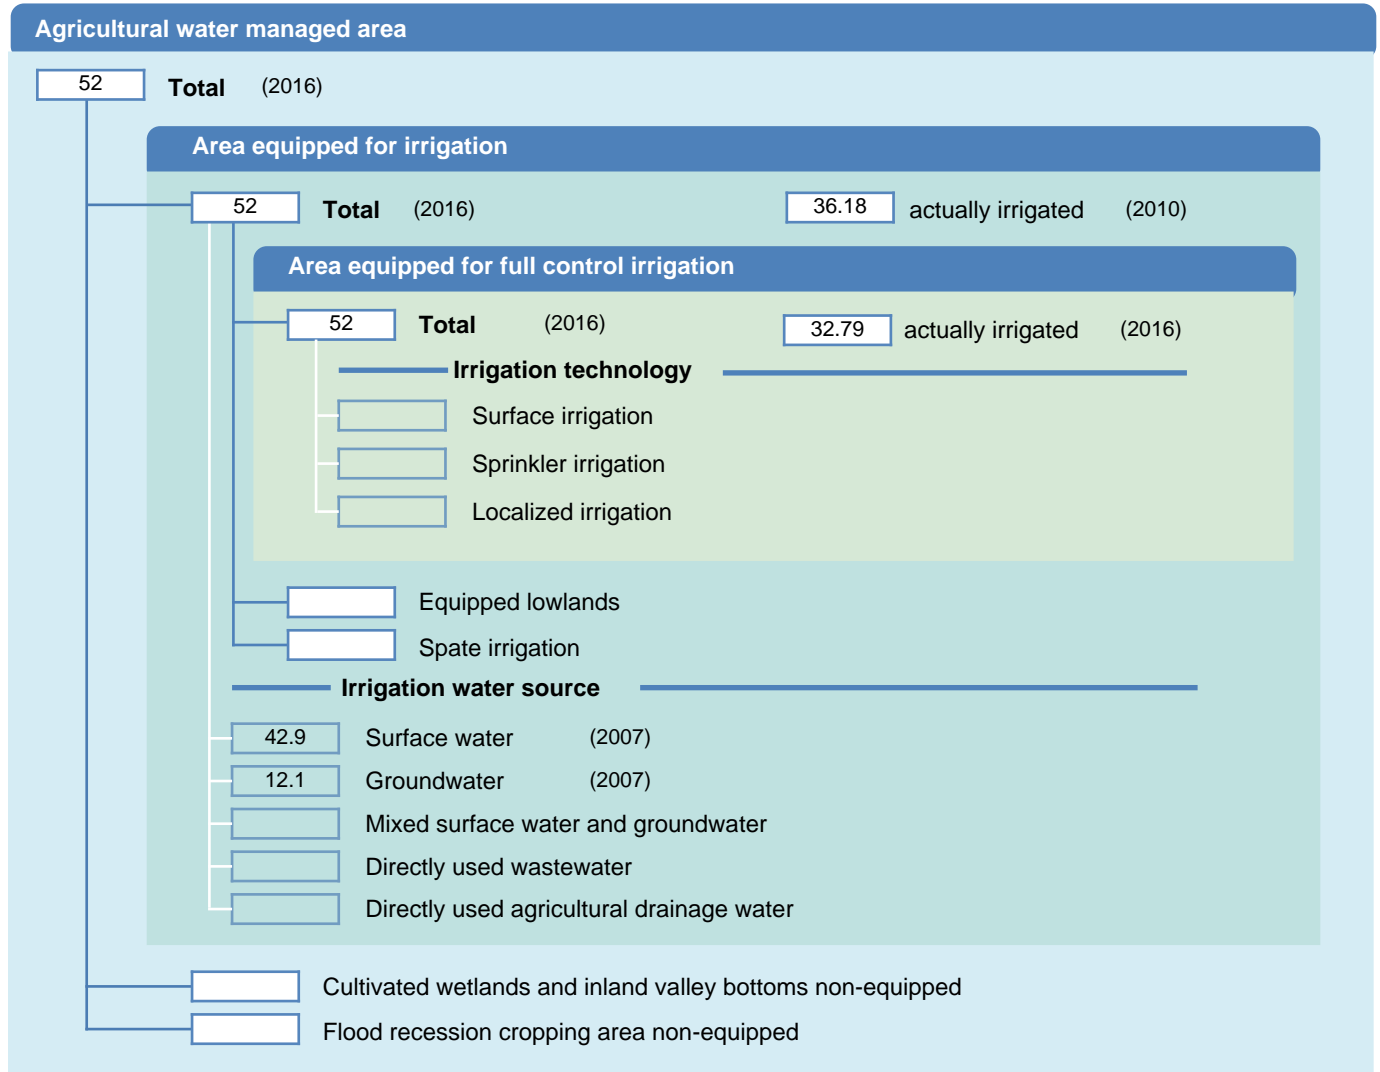

Irrigation areas sheet

Switzerland

PHYSICAL AREAS (THOUSAND HECTARES)

HARVESTED AREAS (THOUSAND HECTARES)