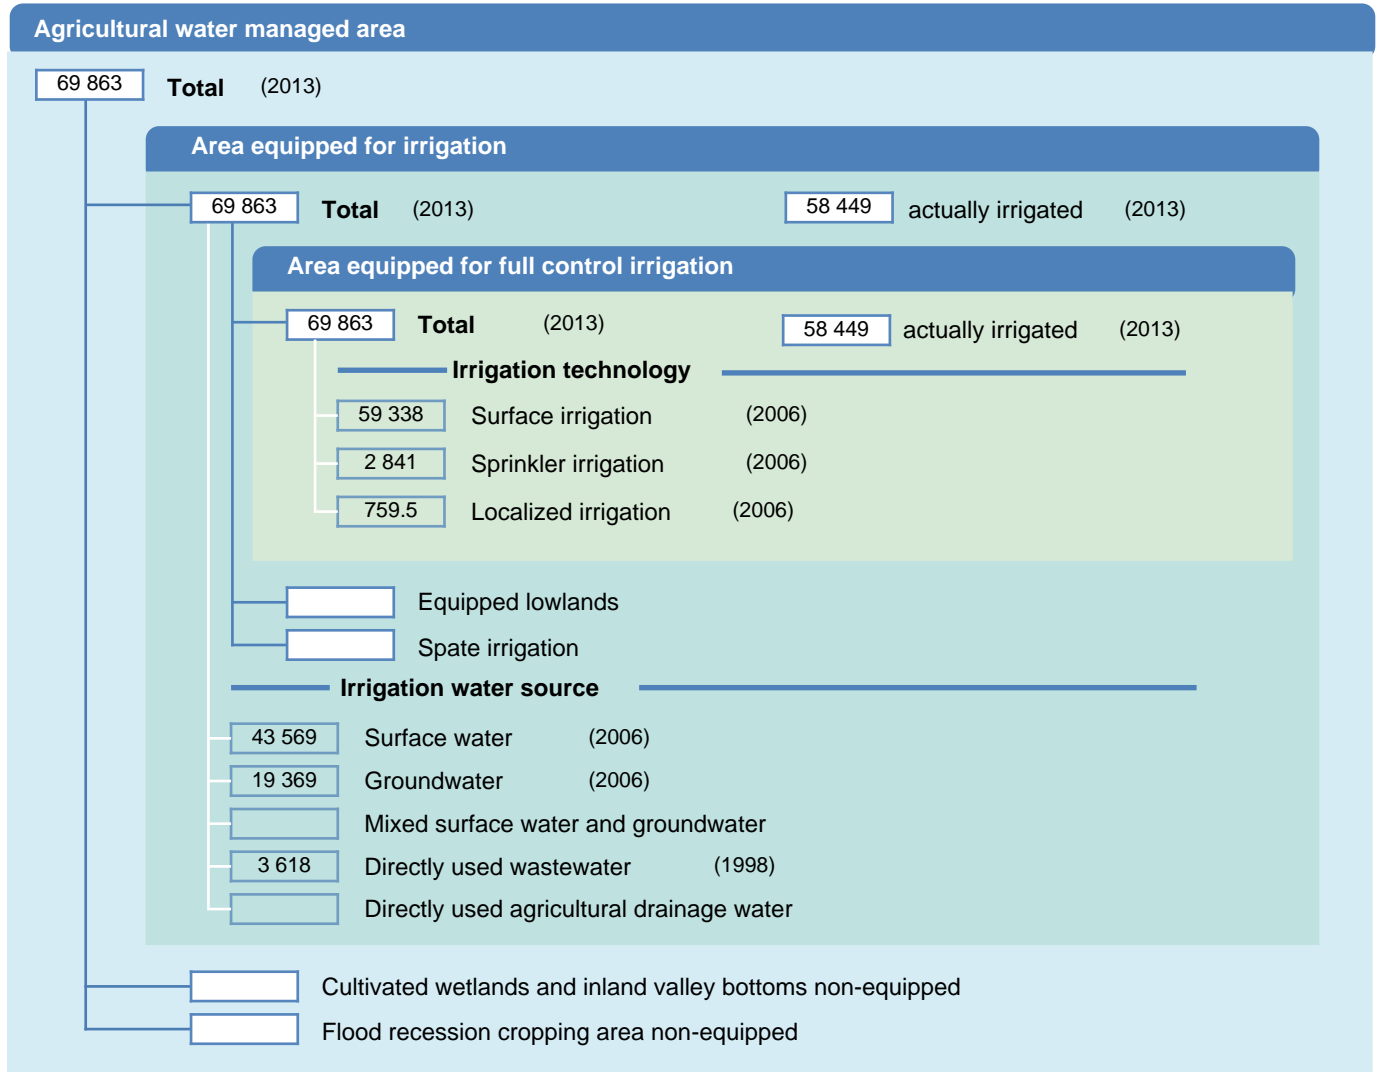

Irrigation areas sheet

China

PHYSICAL AREAS (THOUSAND HECTARES)

HARVESTED AREAS (THOUSAND HECTARES)