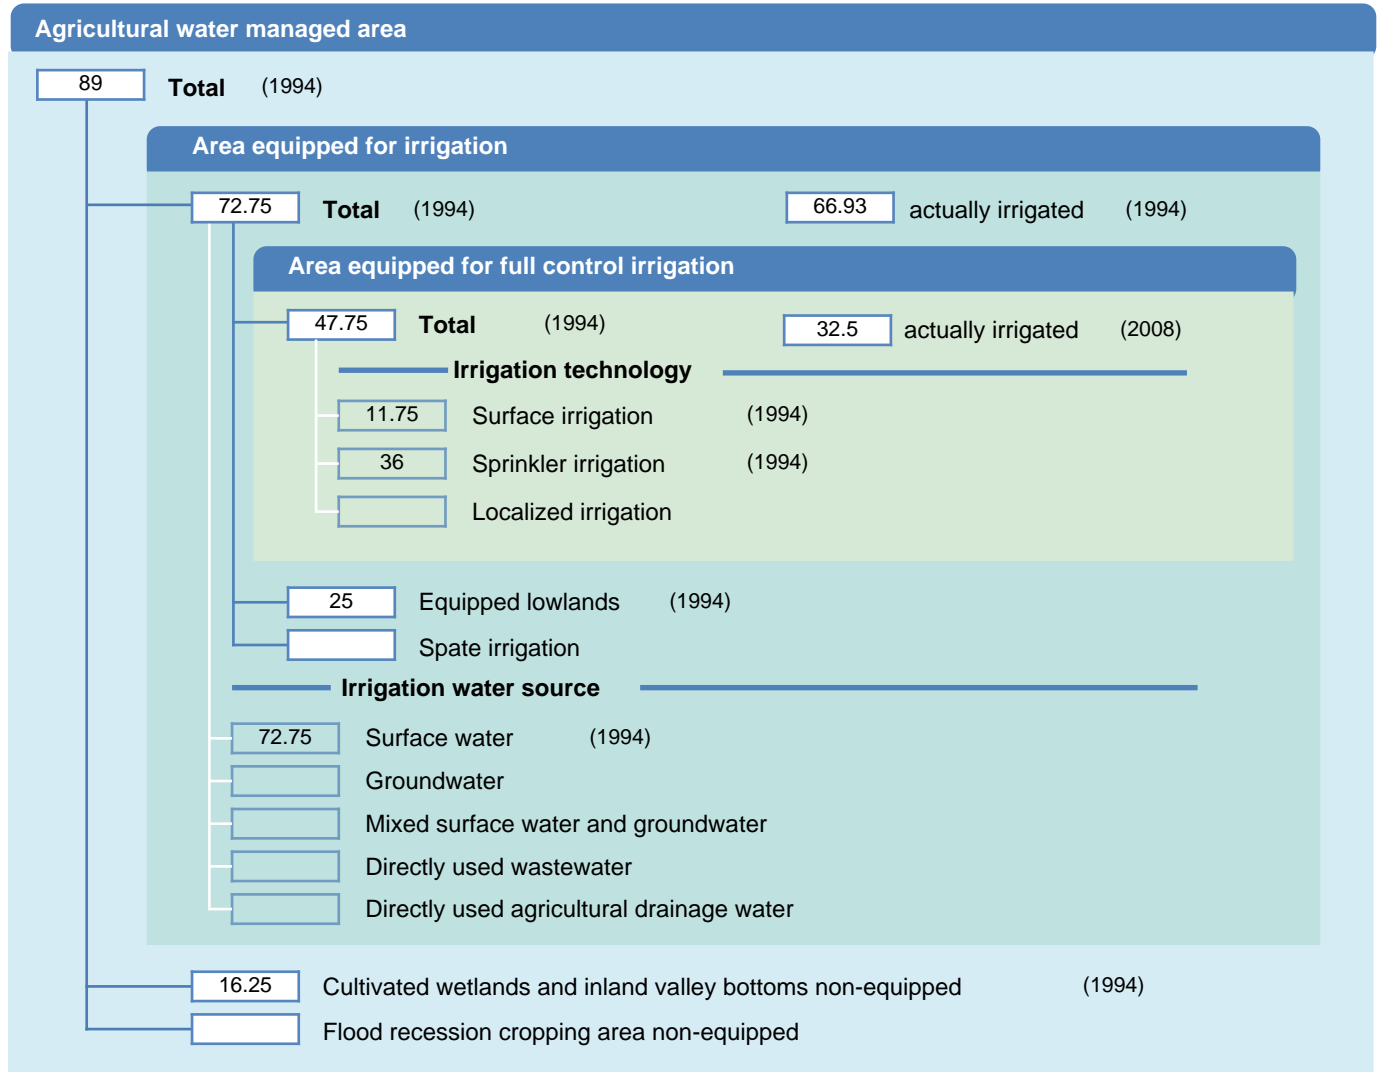

# Irrigation areas sheet

Côte d'Ivoire

## PHYSICAL AREAS (THOUSAND HECTARES)

## HARVESTED AREAS (THOUSAND HECTARES)