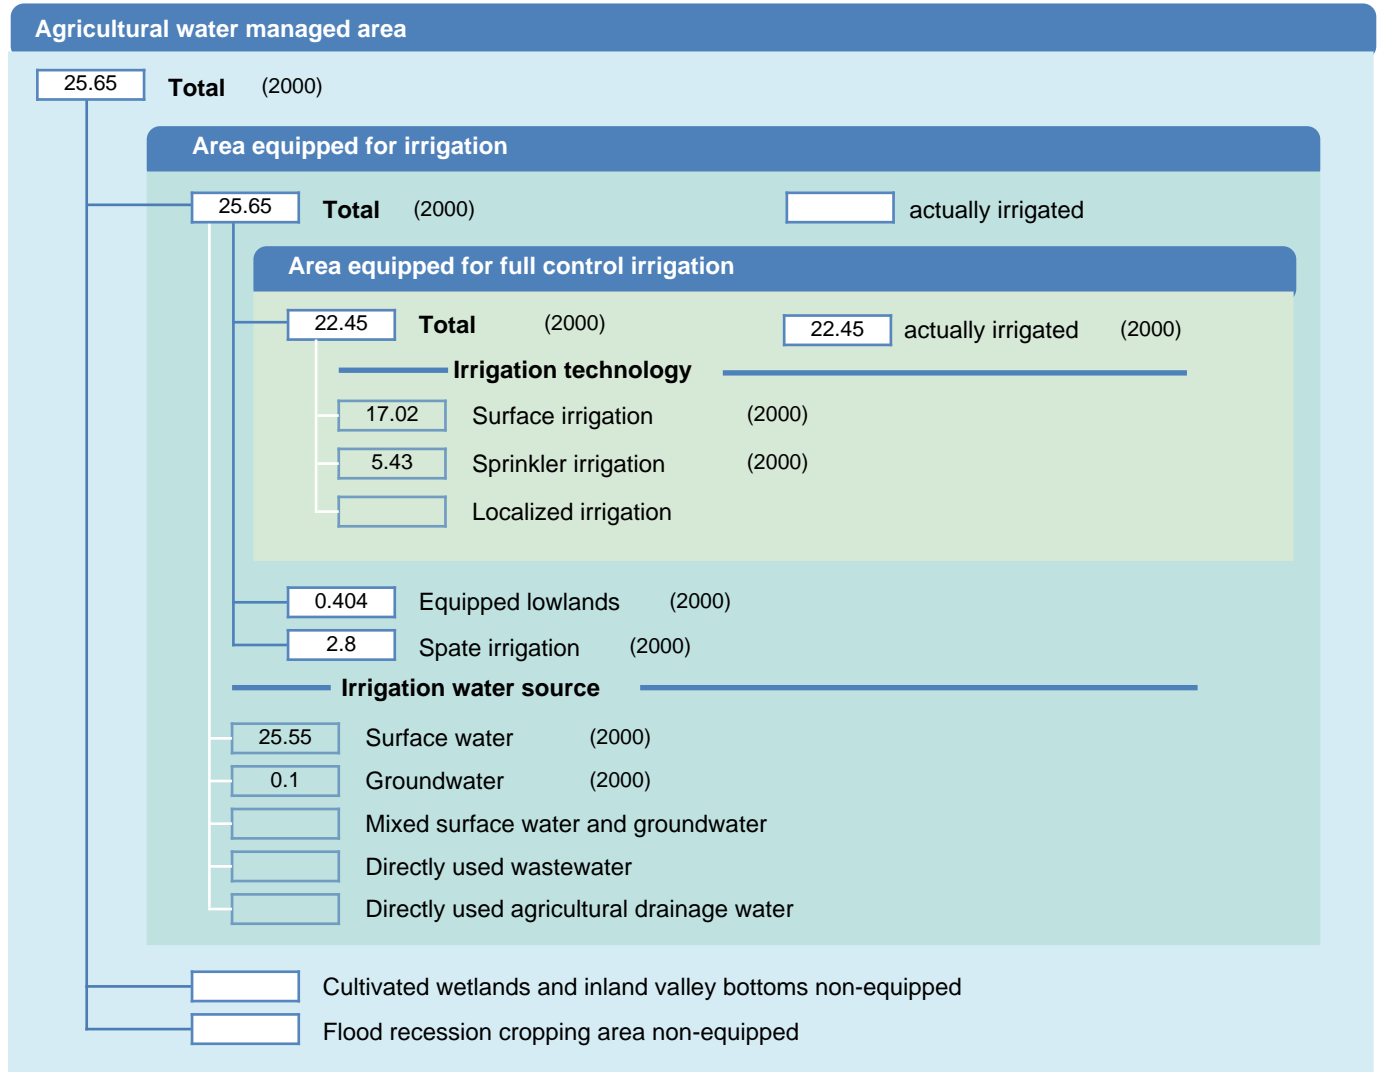

Irrigation areas sheet

Cameroon

PHYSICAL AREAS (THOUSAND HECTARES)

HARVESTED AREAS (THOUSAND HECTARES)