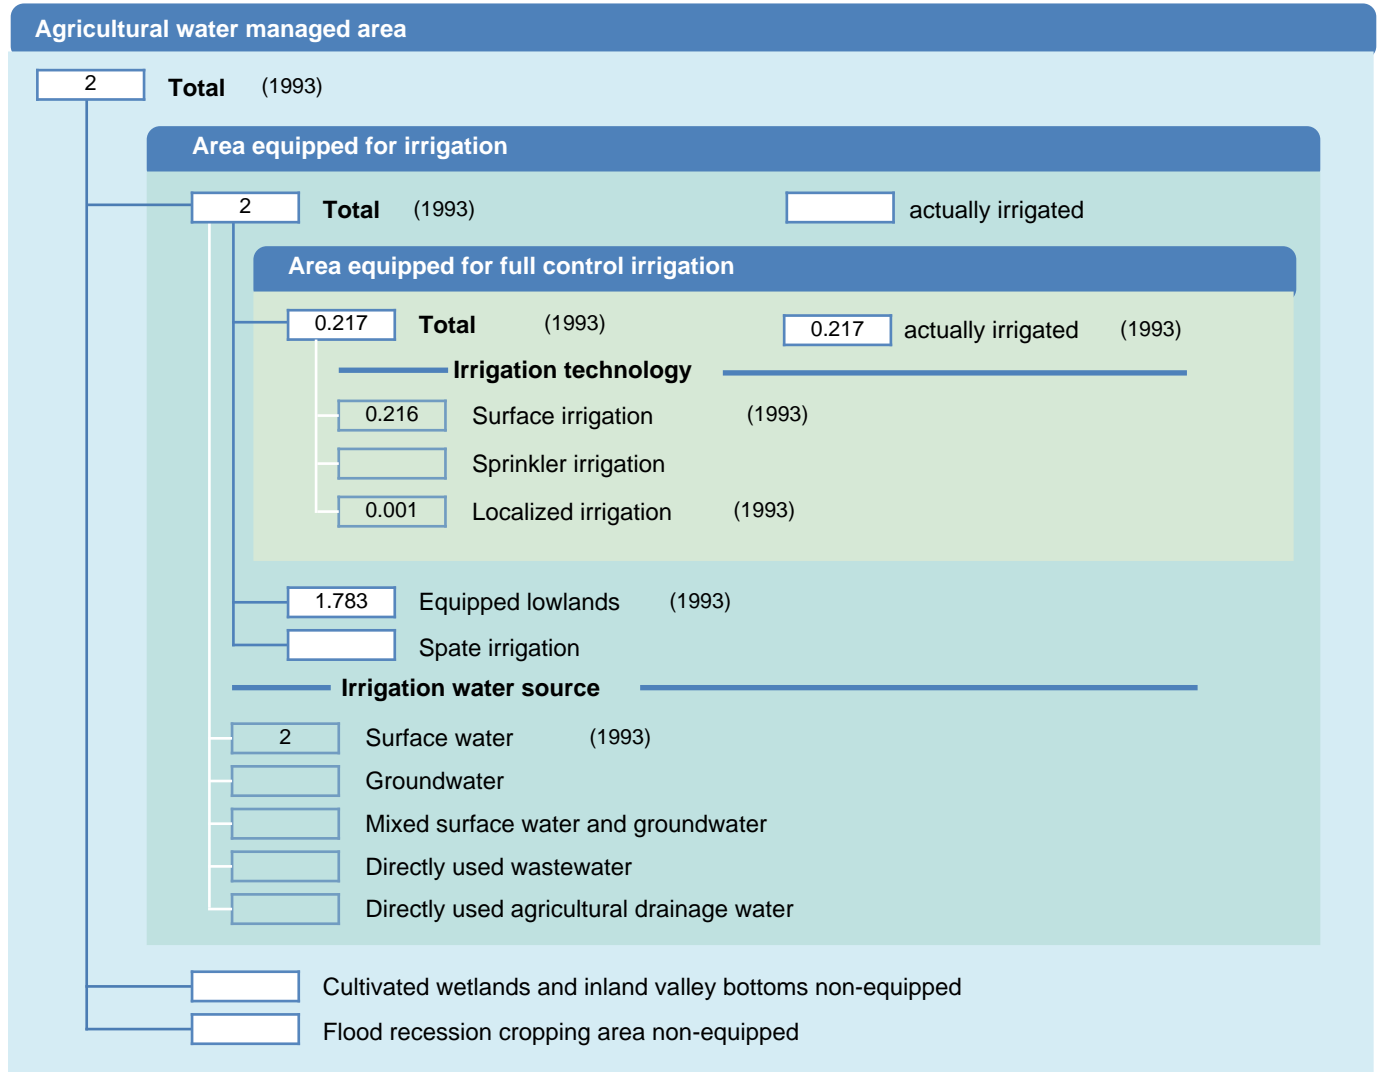

Irrigation areas sheet

Congo

PHYSICAL AREAS (THOUSAND HECTARES)

HARVESTED AREAS (THOUSAND HECTARES)