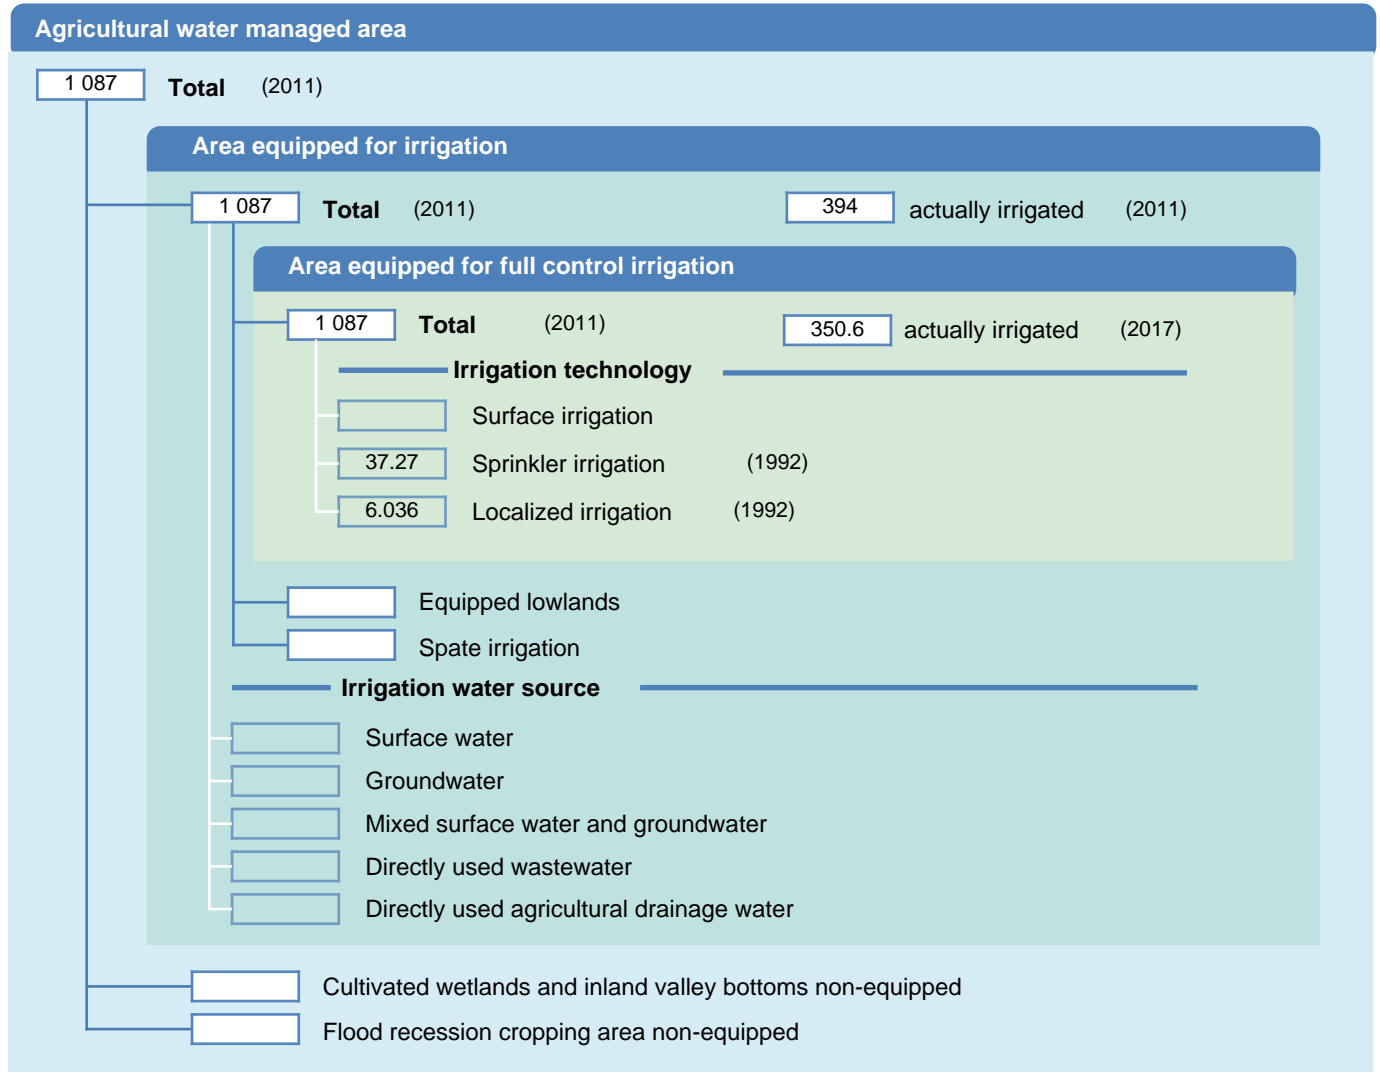

Irrigation areas sheet

Colombia

PHYSICAL AREAS (THOUSAND HECTARES)

HARVESTED AREAS (THOUSAND HECTARES)