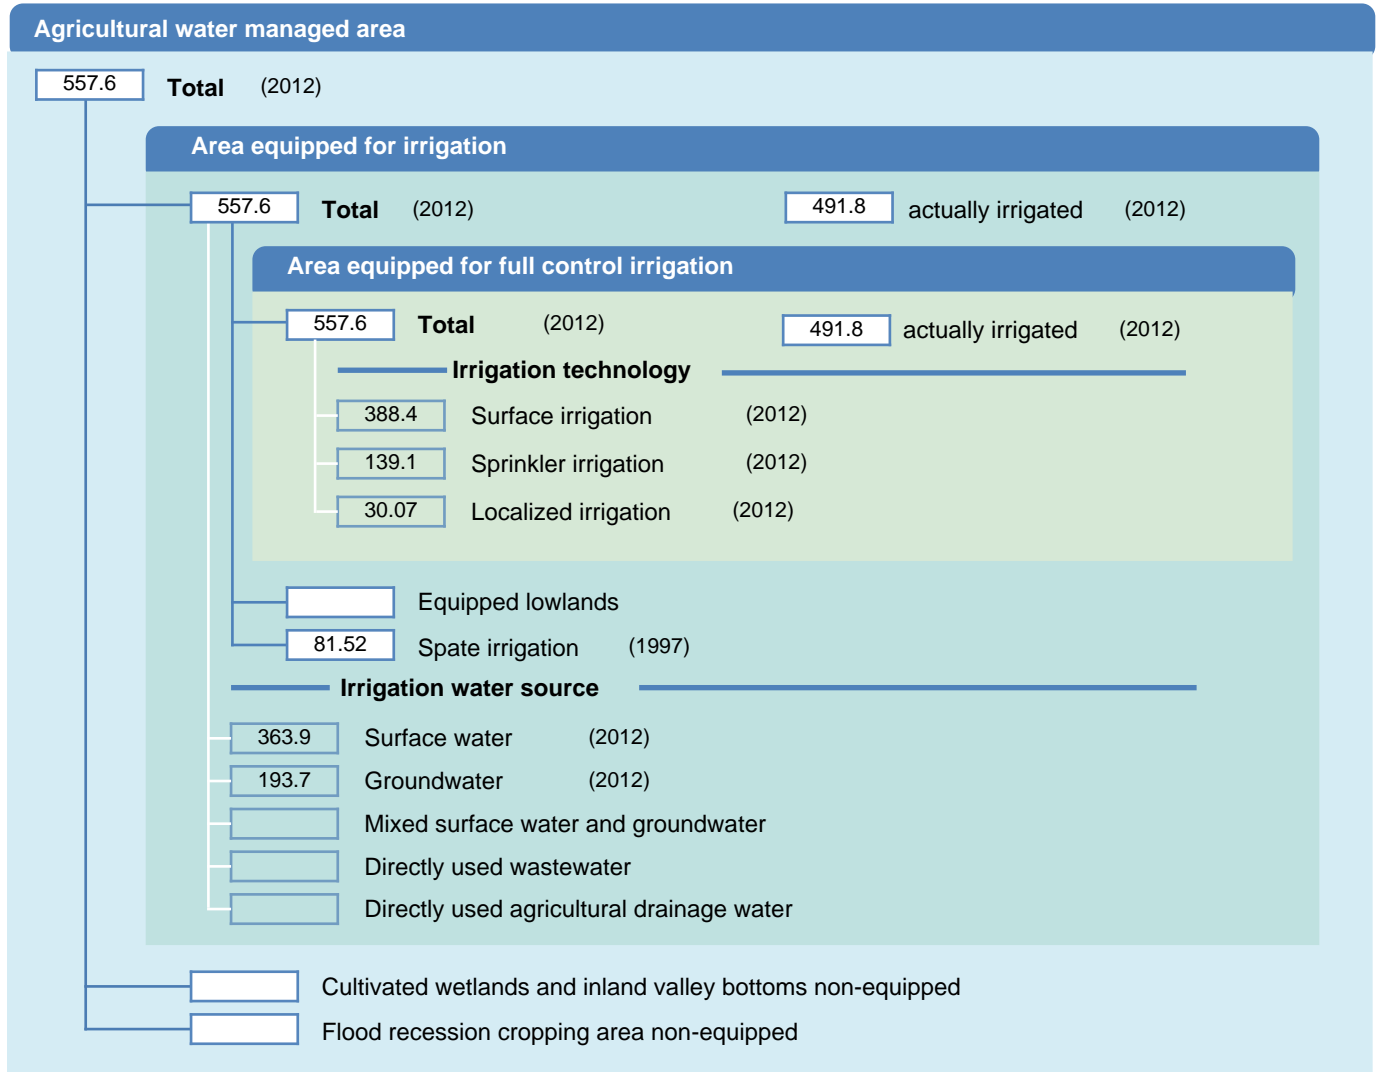

Irrigation areas sheet

Cuba

PHYSICAL AREAS (THOUSAND HECTARES)

HARVESTED AREAS (THOUSAND HECTARES)