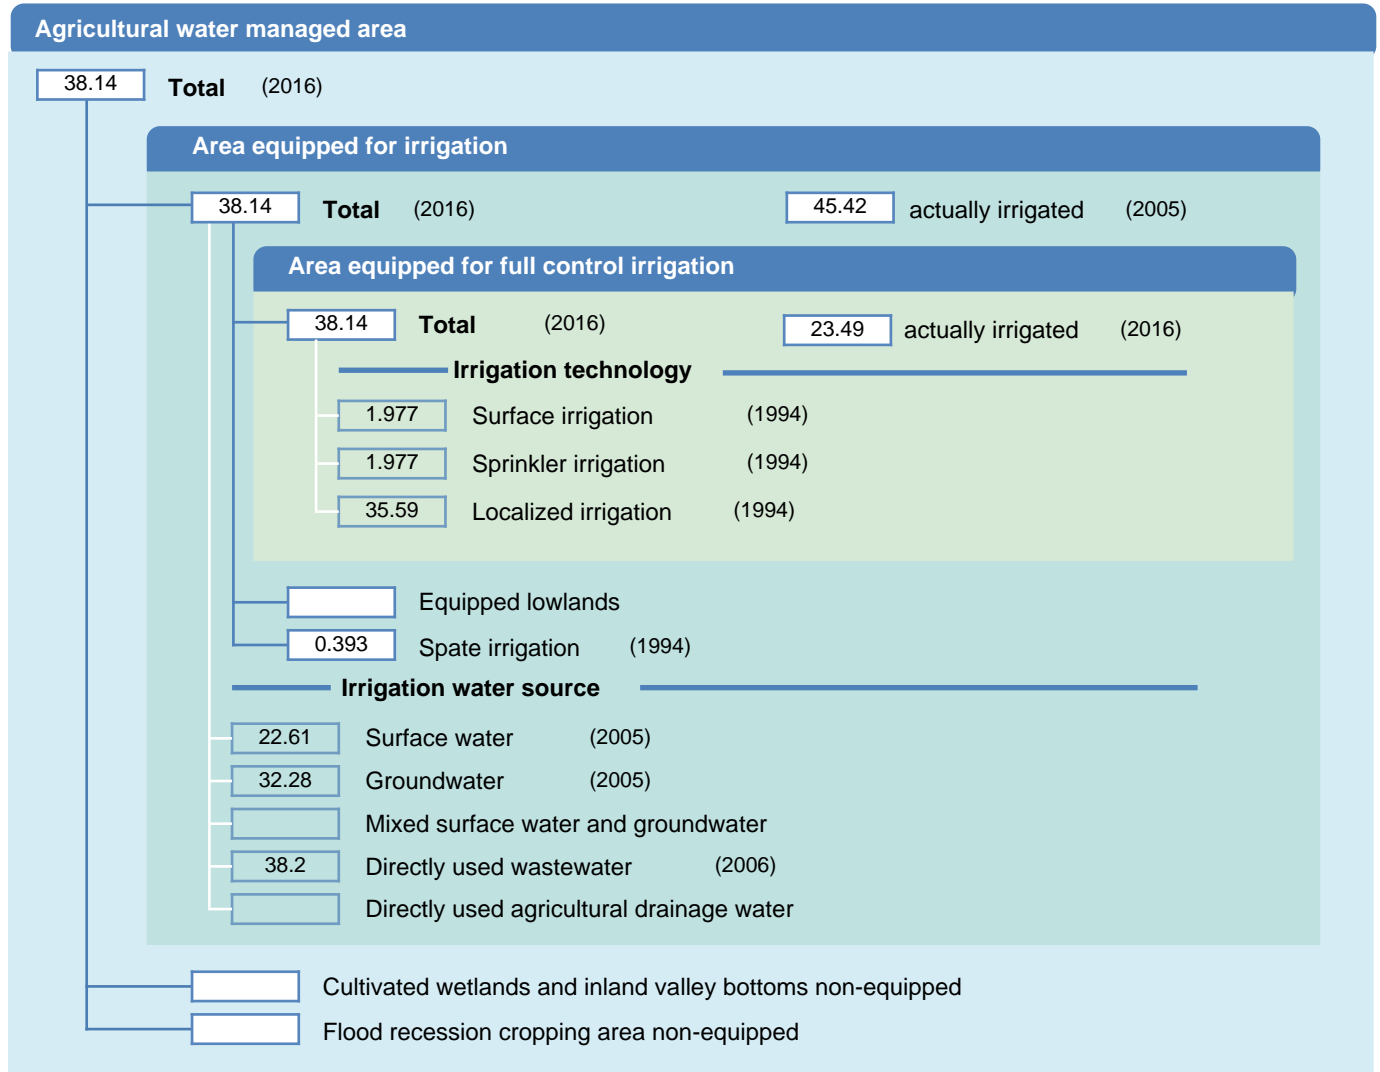

Irrigation areas sheet

Cyprus

PHYSICAL AREAS (THOUSAND HECTARES)

HARVESTED AREAS (THOUSAND HECTARES)