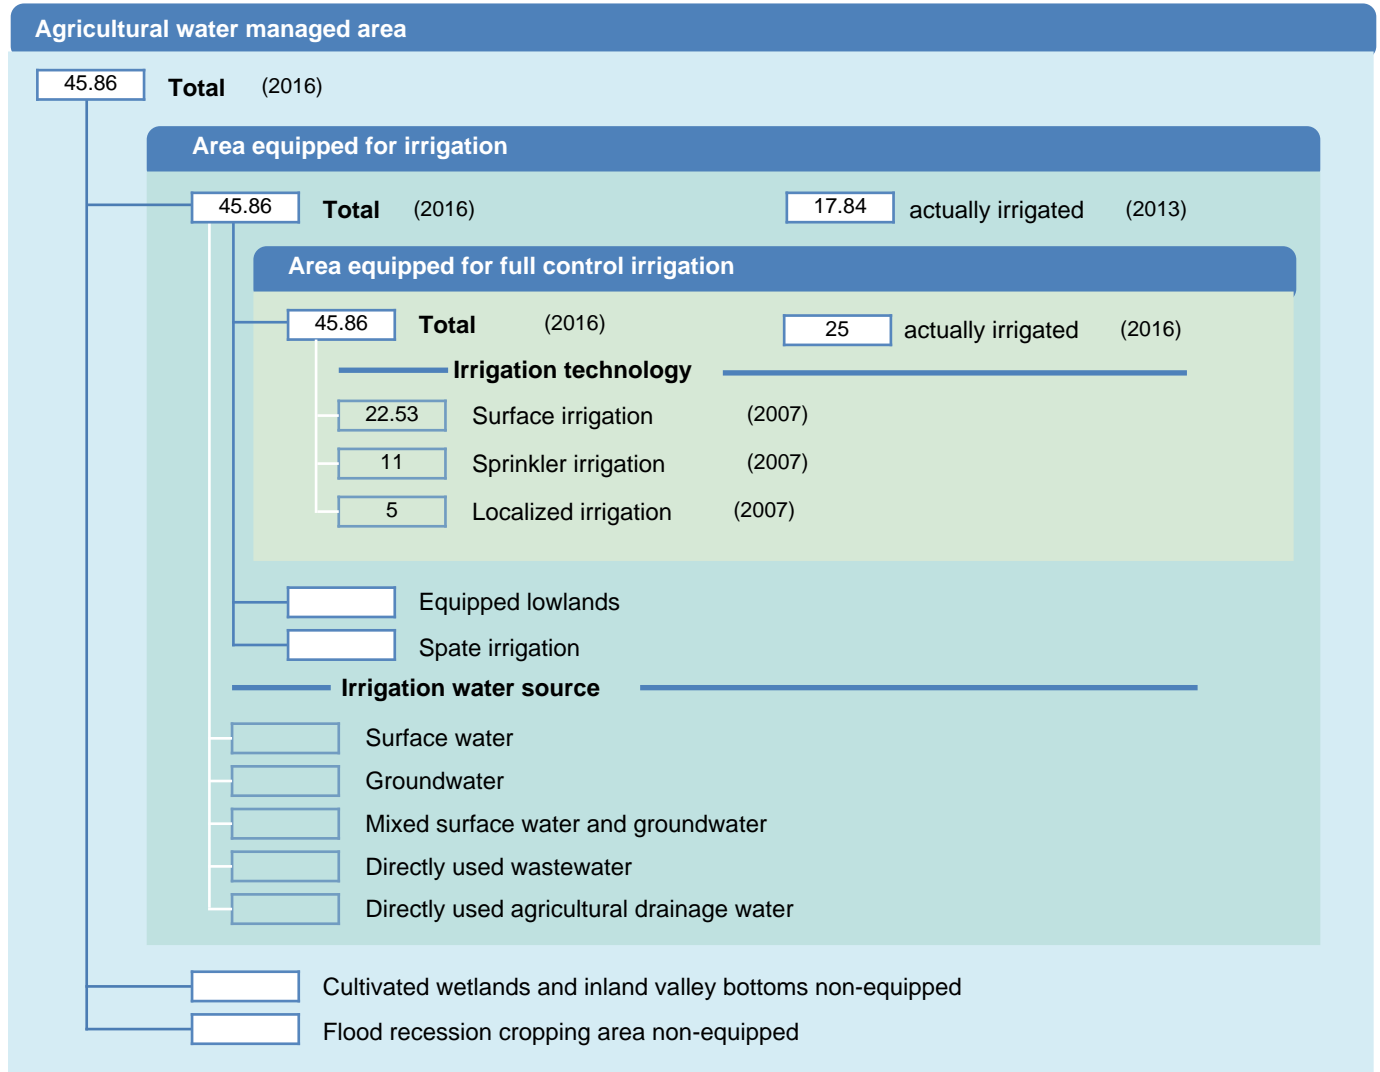

Irrigation areas sheet

Czechia

PHYSICAL AREAS (THOUSAND HECTARES)

HARVESTED AREAS (THOUSAND HECTARES)