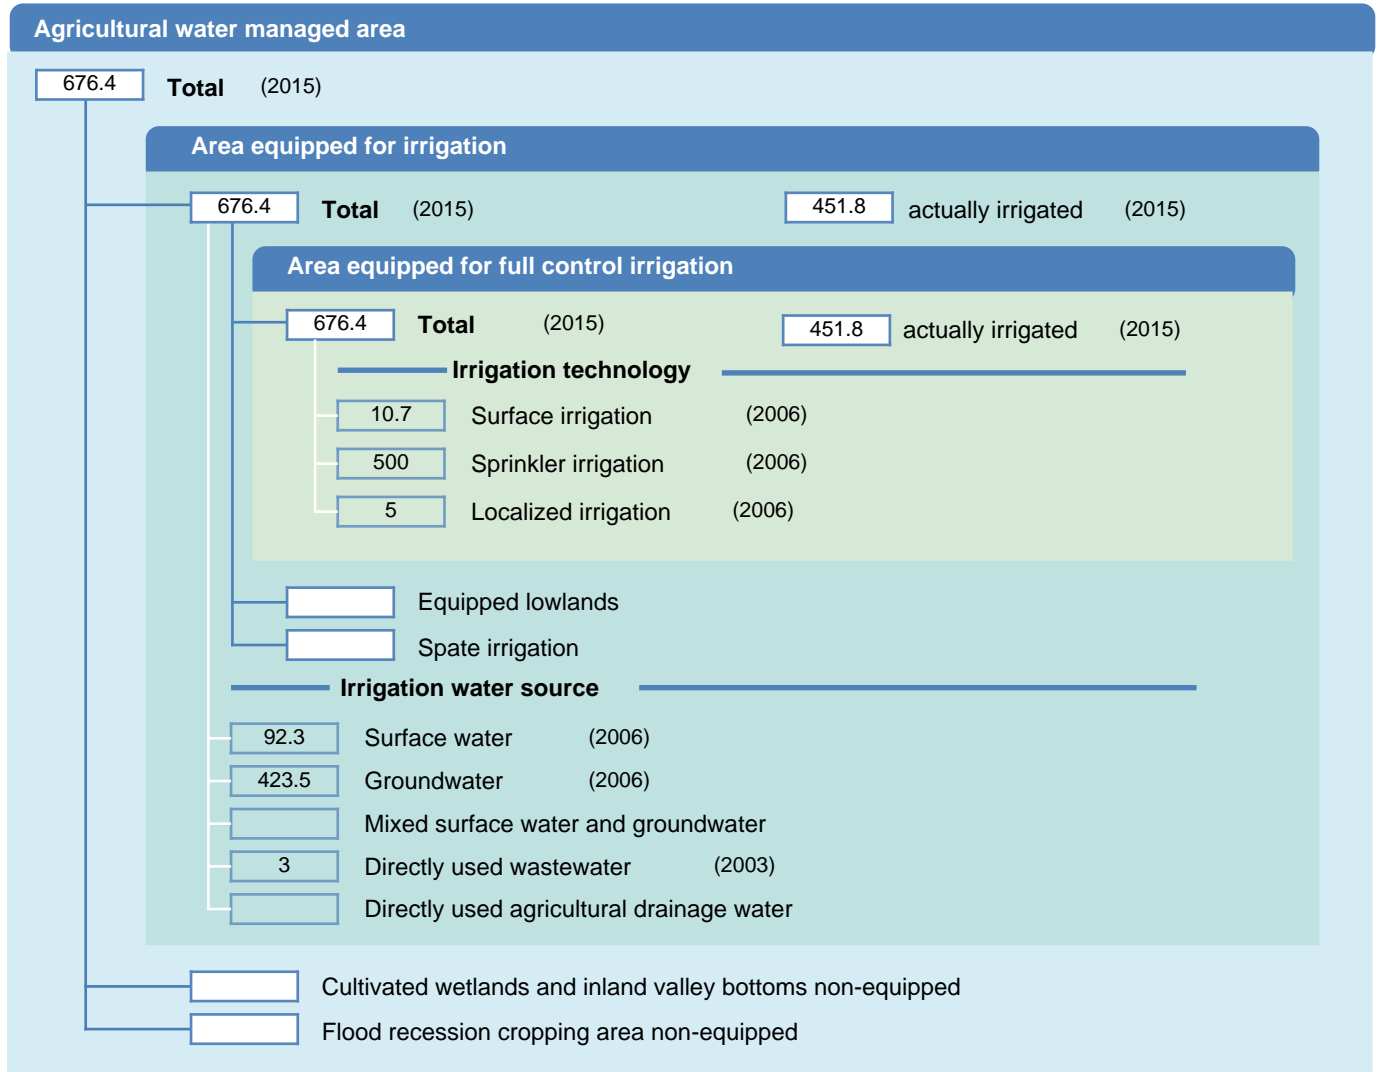

Irrigation areas sheet

Germany

PHYSICAL AREAS (THOUSAND HECTARES)

HARVESTED AREAS (THOUSAND HECTARES)