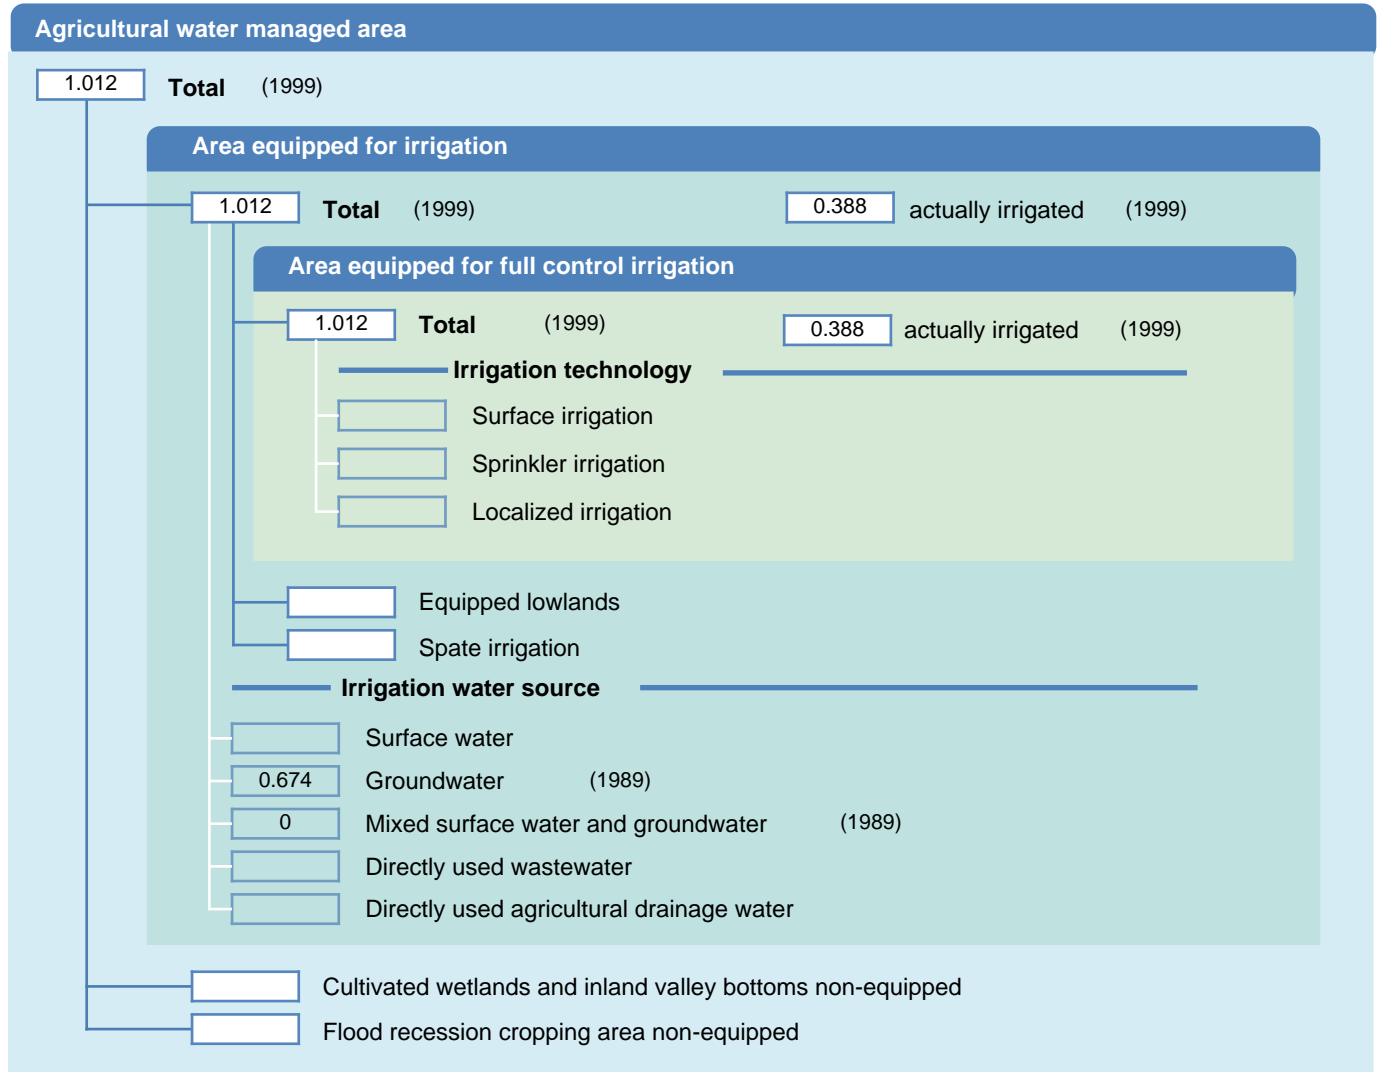

Irrigation areas sheet

Djibouti

PHYSICAL AREAS (THOUSAND HECTARES)

HARVESTED AREAS (THOUSAND HECTARES)