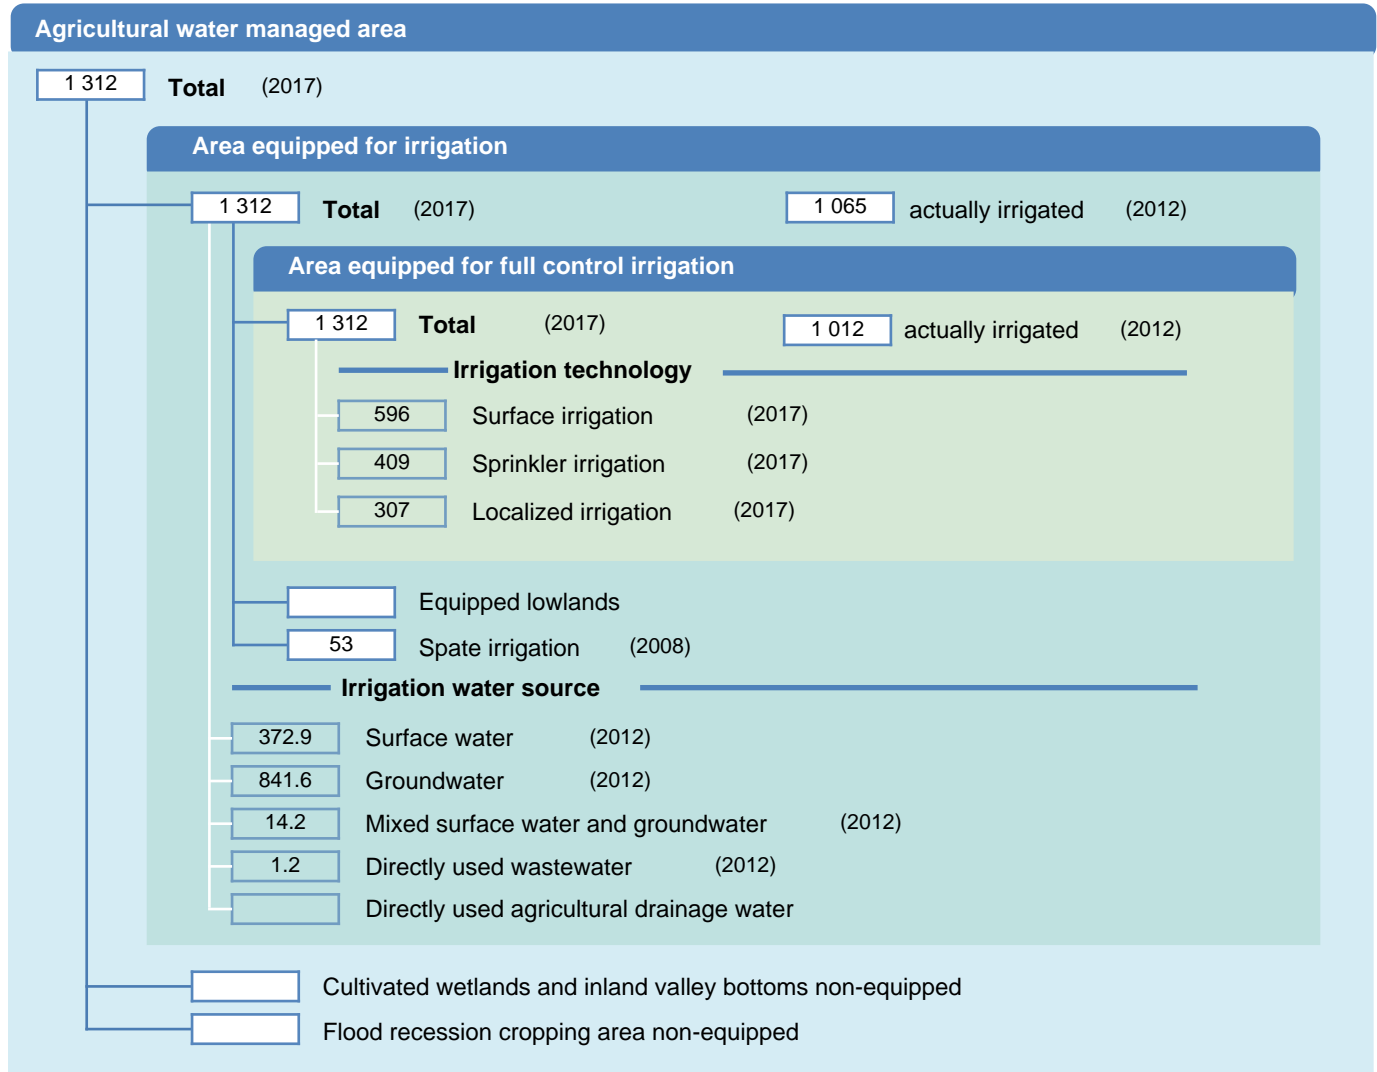

Irrigation areas sheet

Algeria

PHYSICAL AREAS (THOUSAND HECTARES)

HARVESTED AREAS (THOUSAND HECTARES)