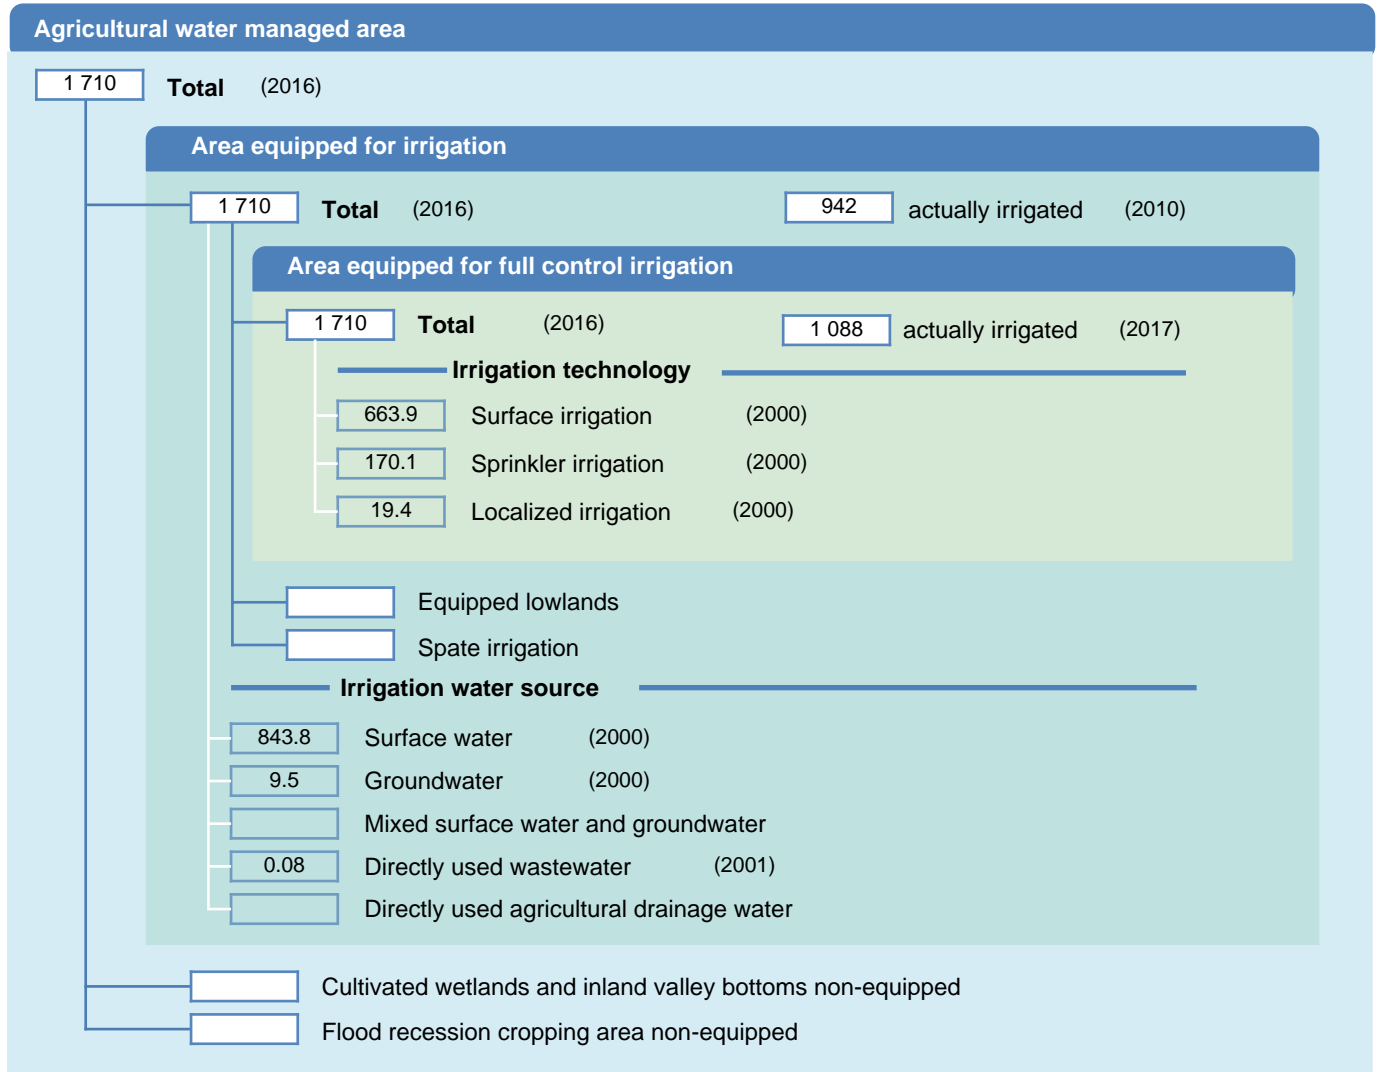

Irrigation areas sheet

Ecuador

PHYSICAL AREAS (THOUSAND HECTARES)

HARVESTED AREAS (THOUSAND HECTARES)