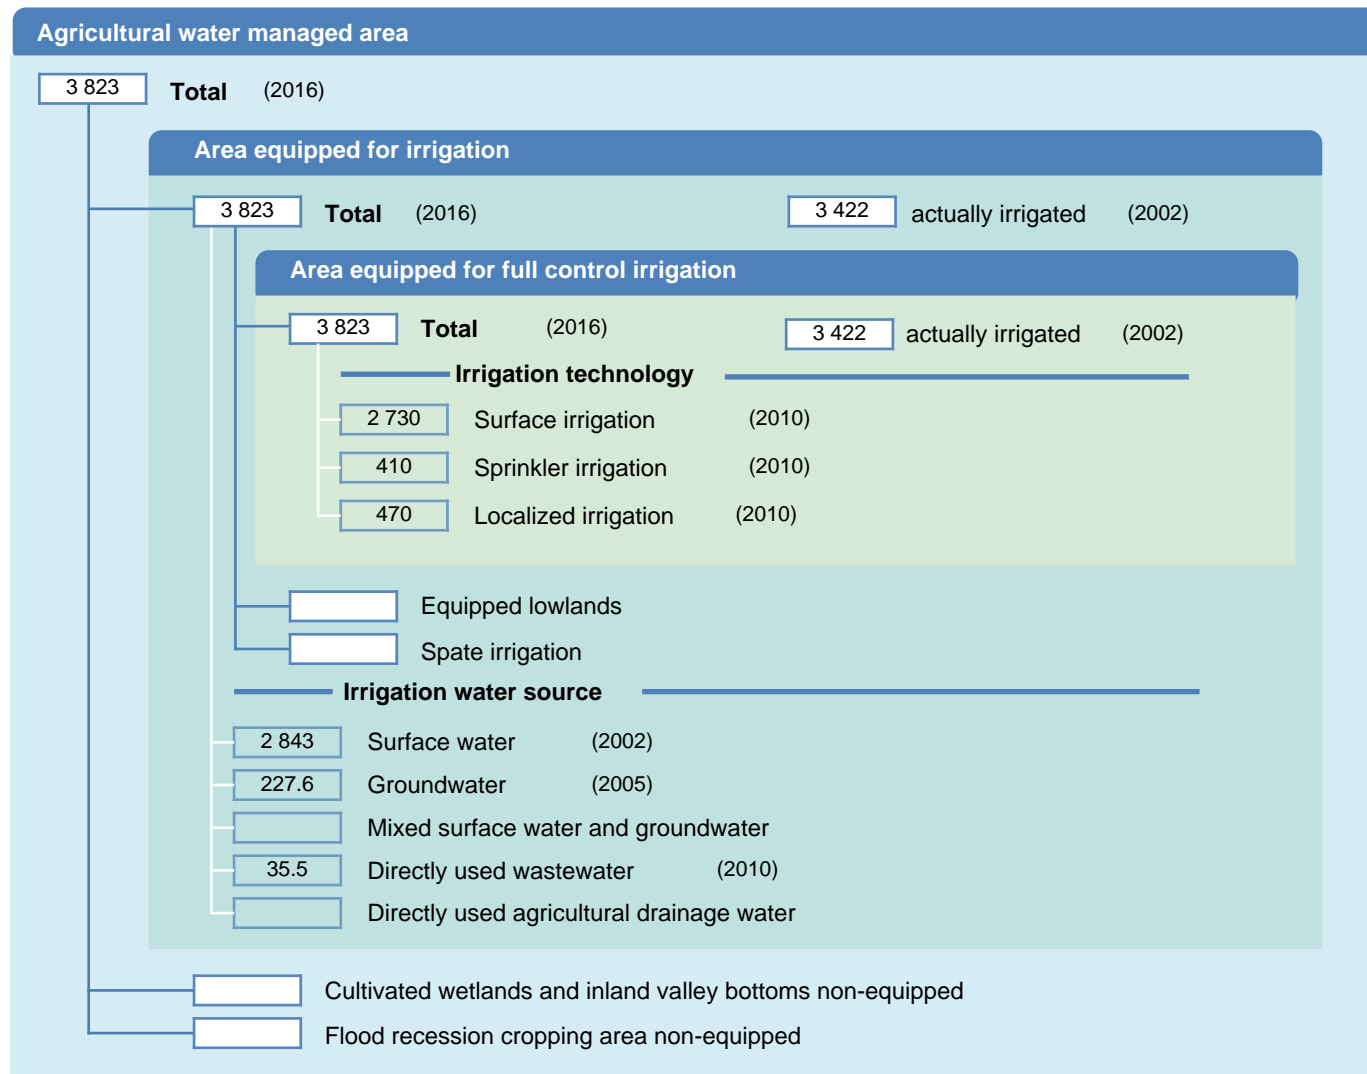

Irrigation areas sheet

Egypt

PHYSICAL AREAS (THOUSAND HECTARES)

HARVESTED AREAS (THOUSAND HECTARES)