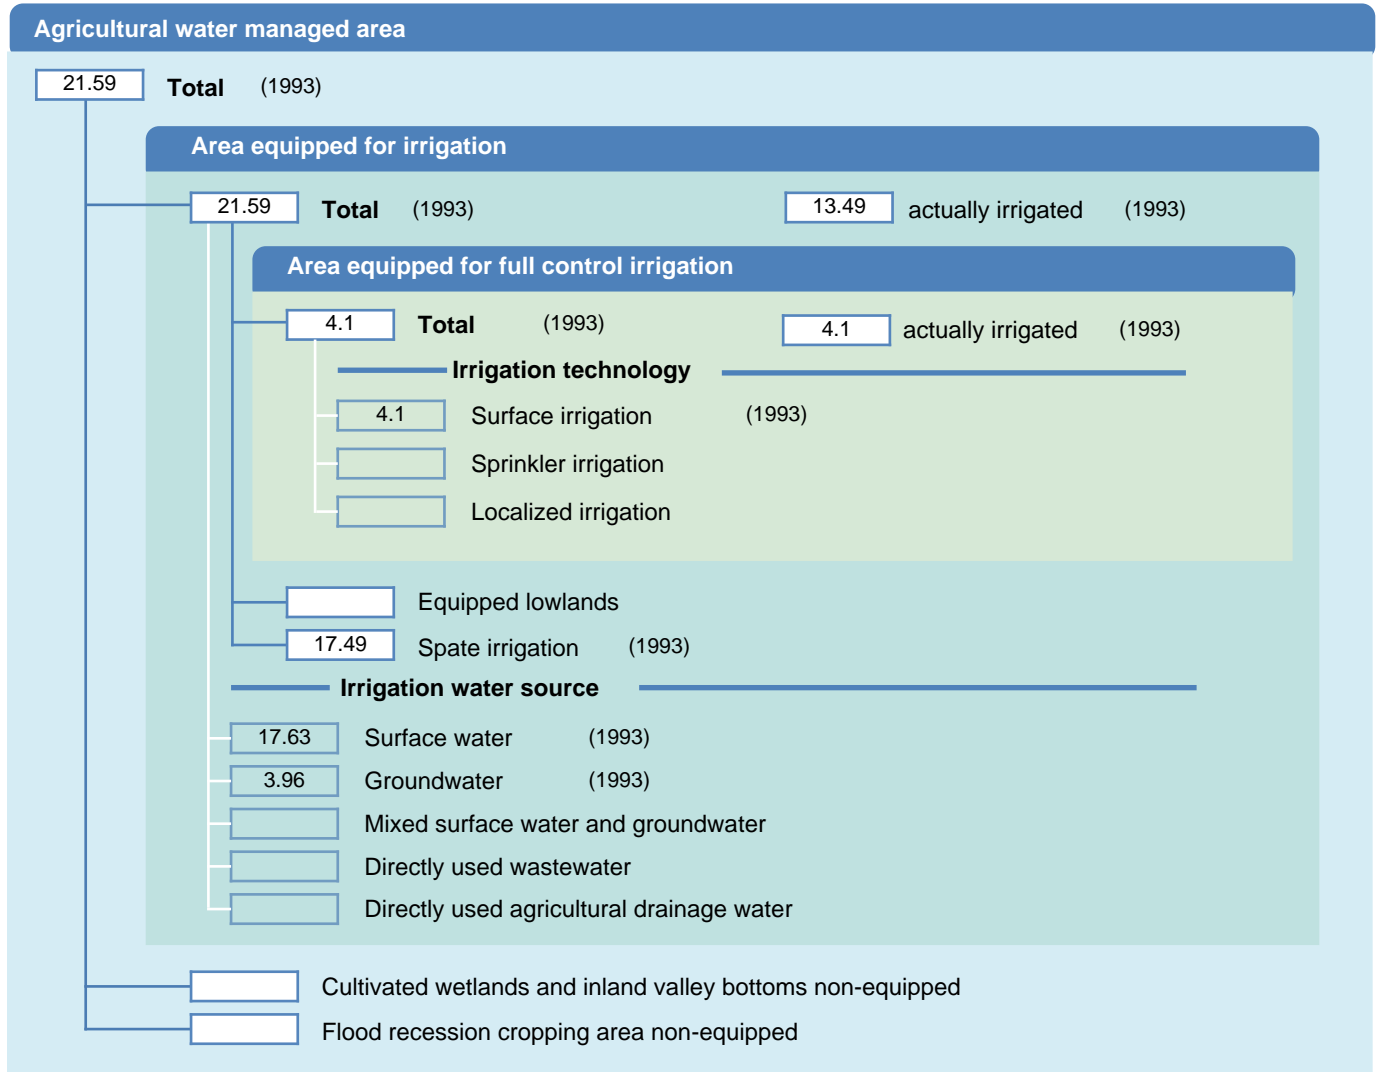

Irrigation areas sheet

Eritrea

PHYSICAL AREAS (THOUSAND HECTARES)

HARVESTED AREAS (THOUSAND HECTARES)