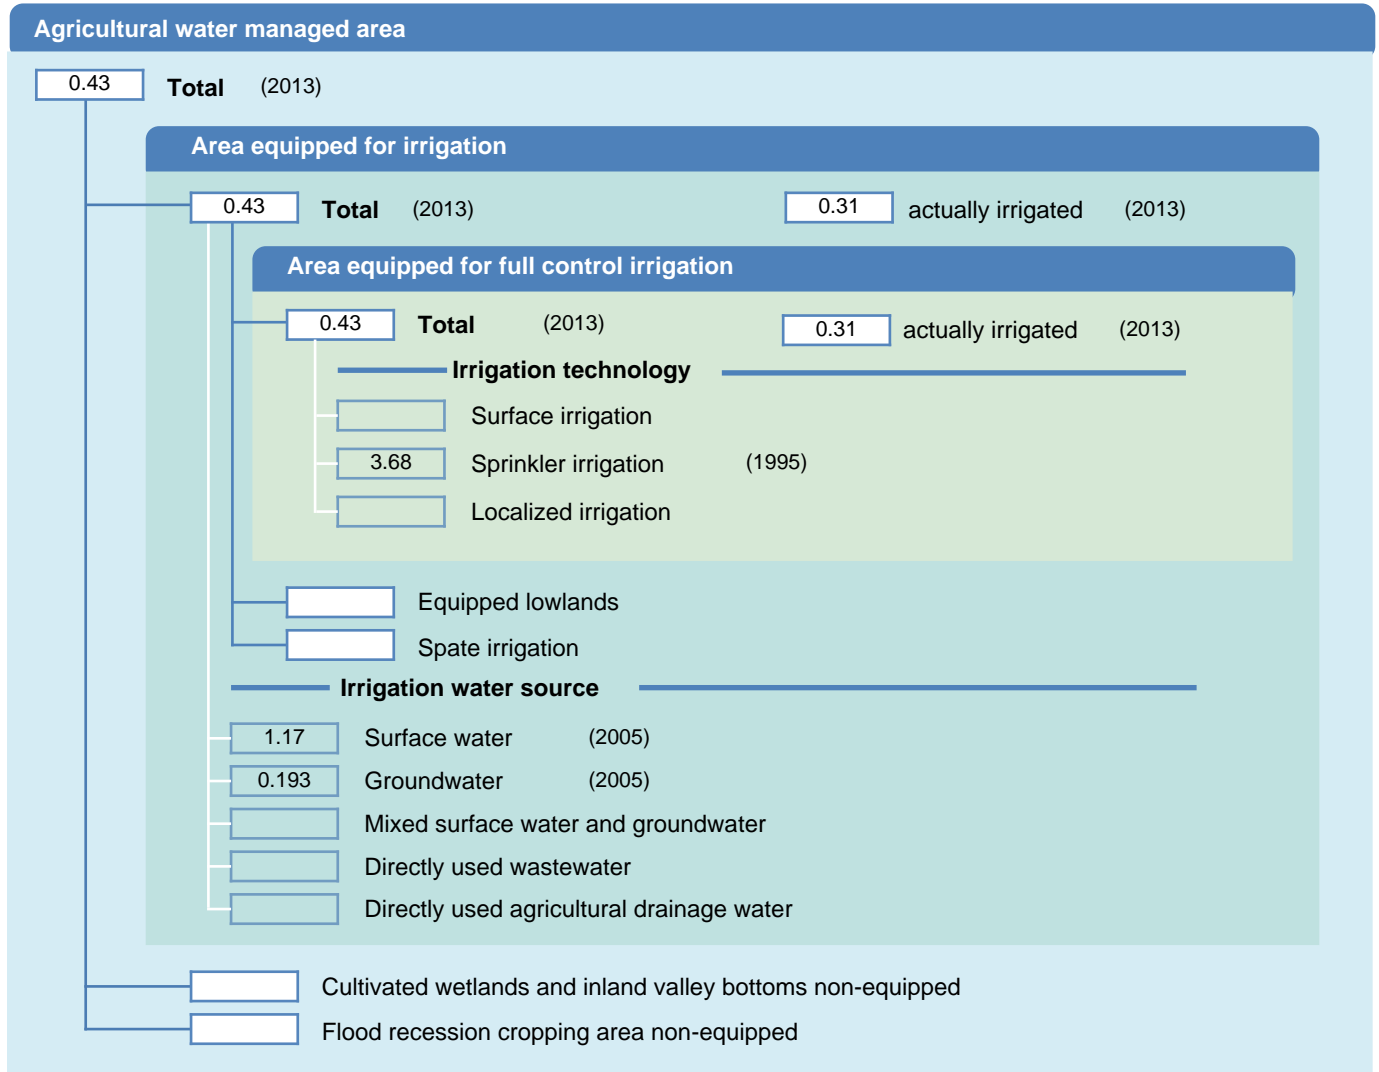

# Irrigation areas sheet

Estonia

## PHYSICAL AREAS (THOUSAND HECTARES)

## HARVESTED AREAS (THOUSAND HECTARES)