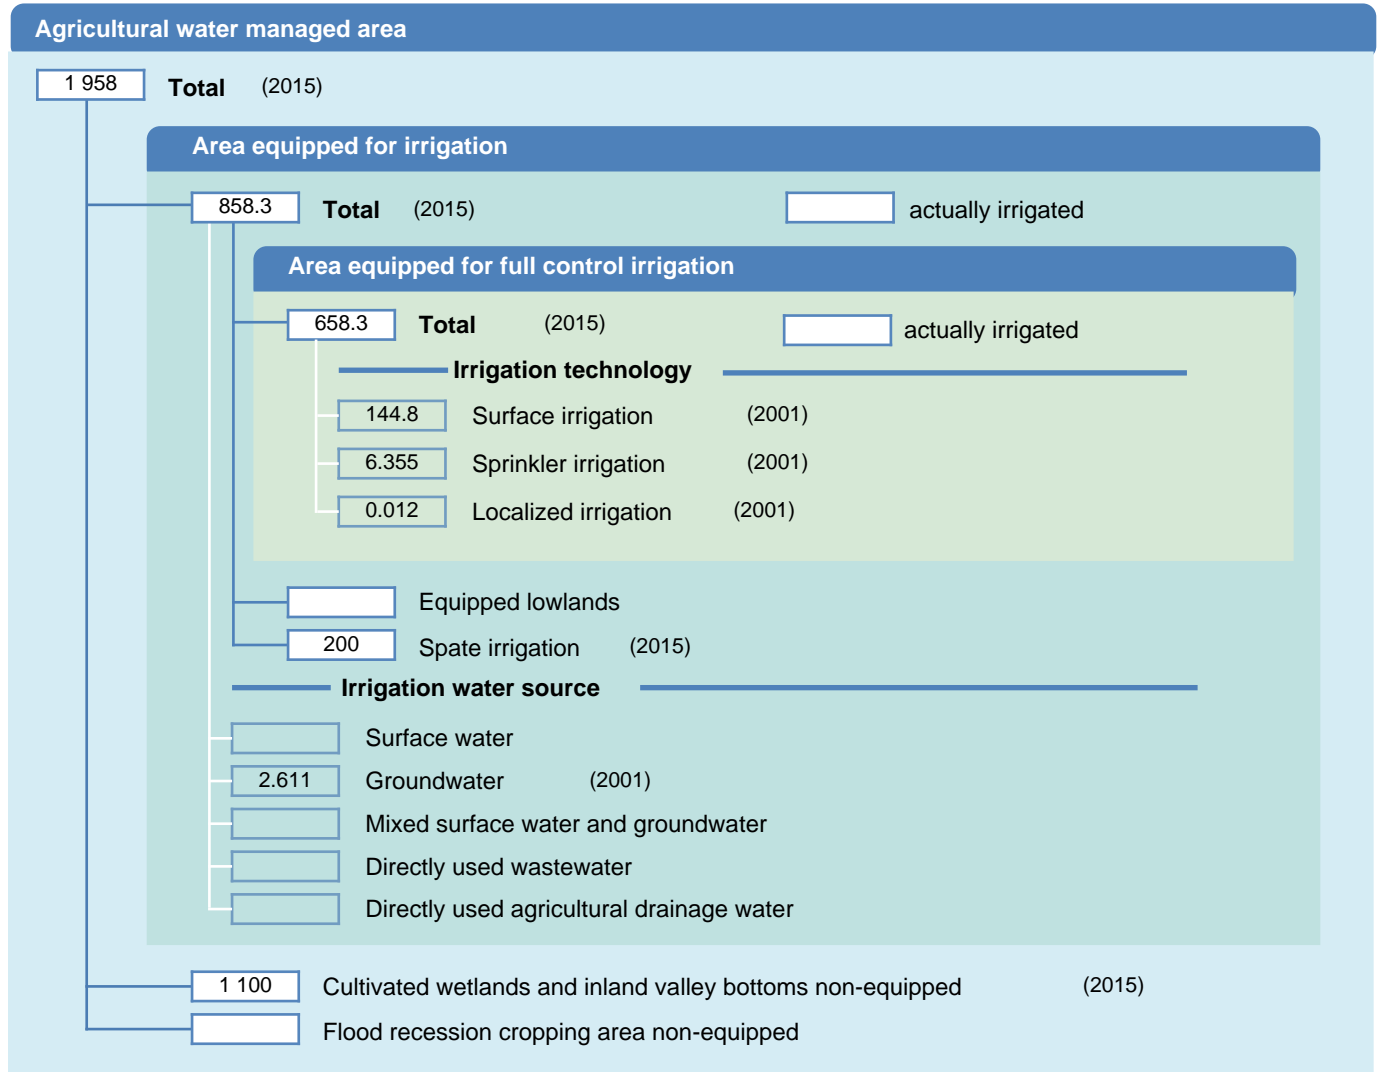

# Irrigation areas sheet

Ethiopia

## PHYSICAL AREAS (THOUSAND HECTARES)

## HARVESTED AREAS (THOUSAND HECTARES)