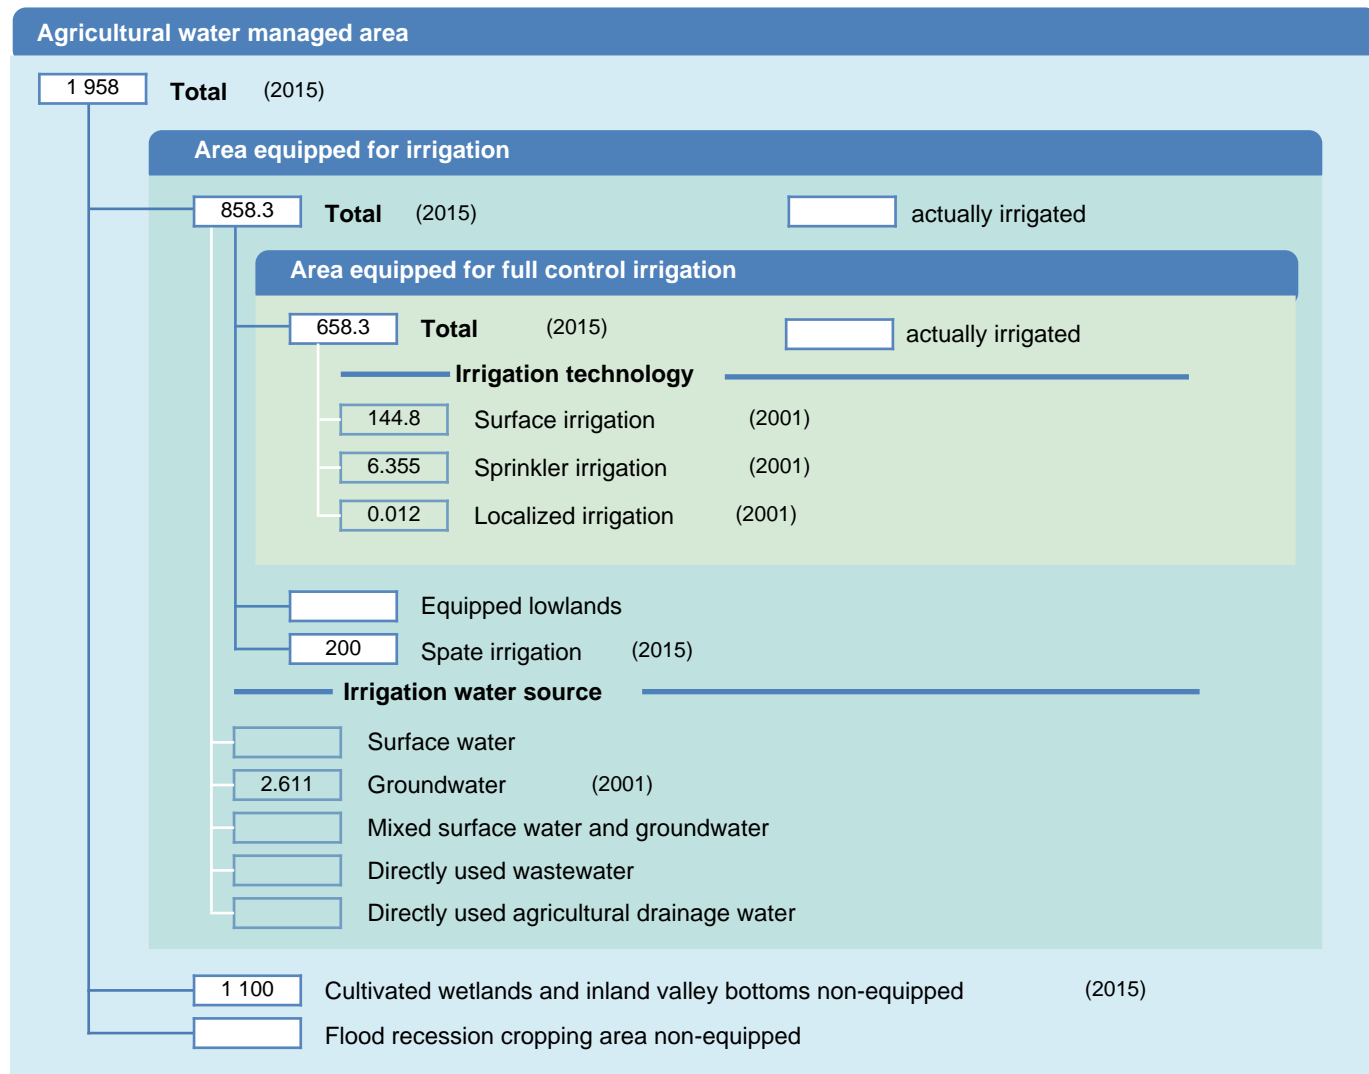

Irrigation areas sheet

Ethiopia

PHYSICAL AREAS (THOUSAND HECTARES)

HARVESTED AREAS (THOUSAND HECTARES)