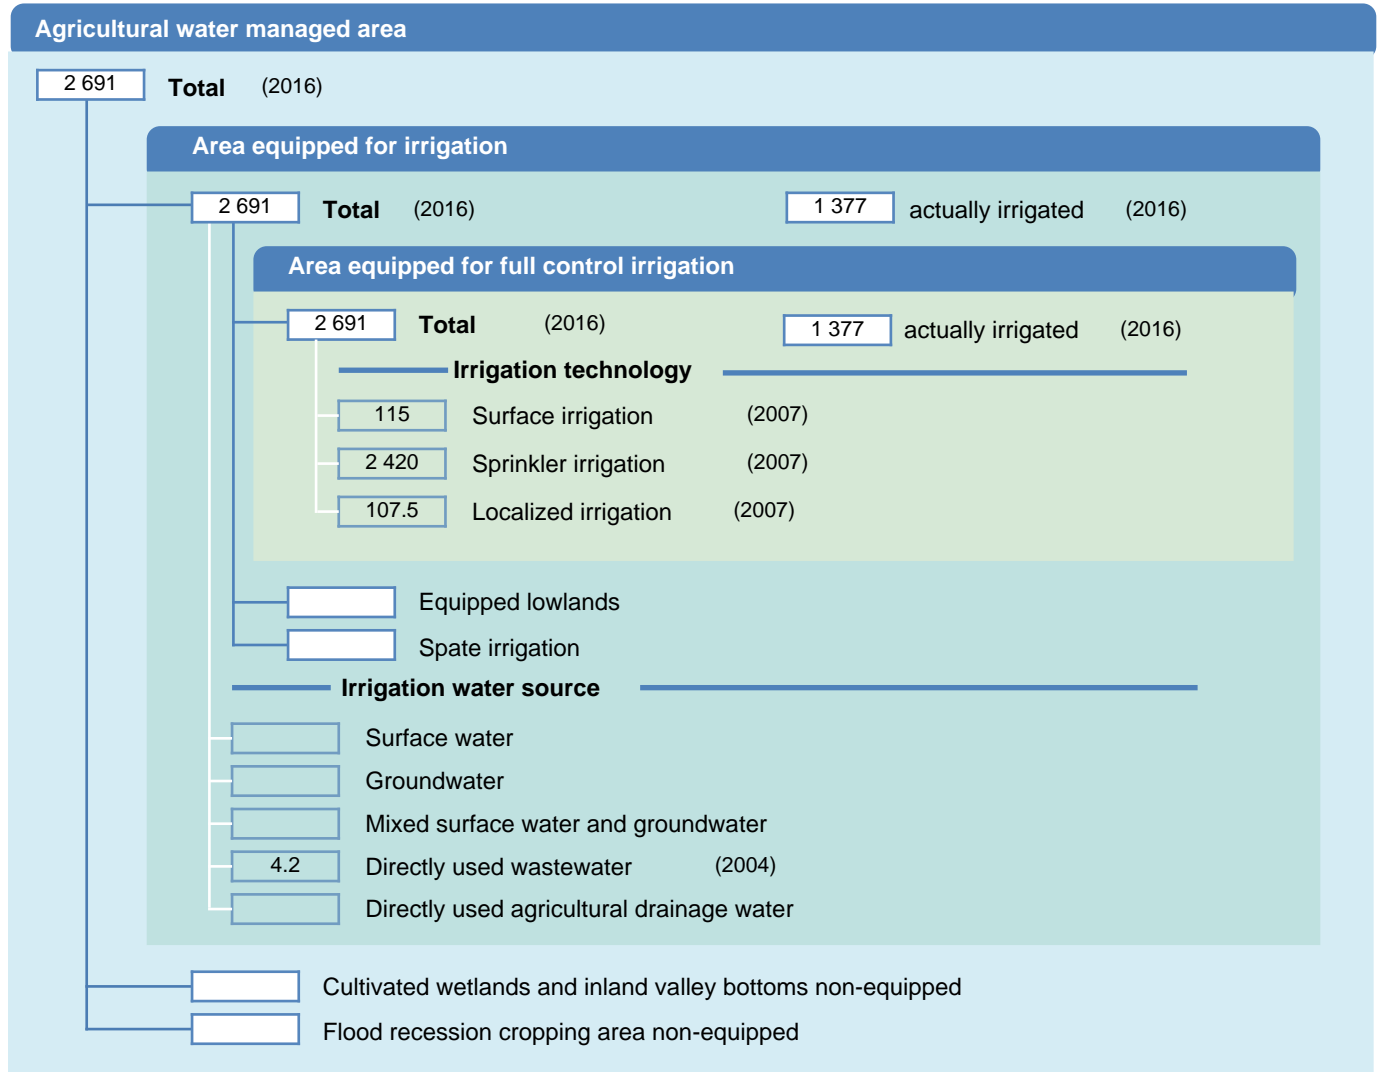

# Irrigation areas sheet

France

## PHYSICAL AREAS (THOUSAND HECTARES)

## HARVESTED AREAS (THOUSAND HECTARES)