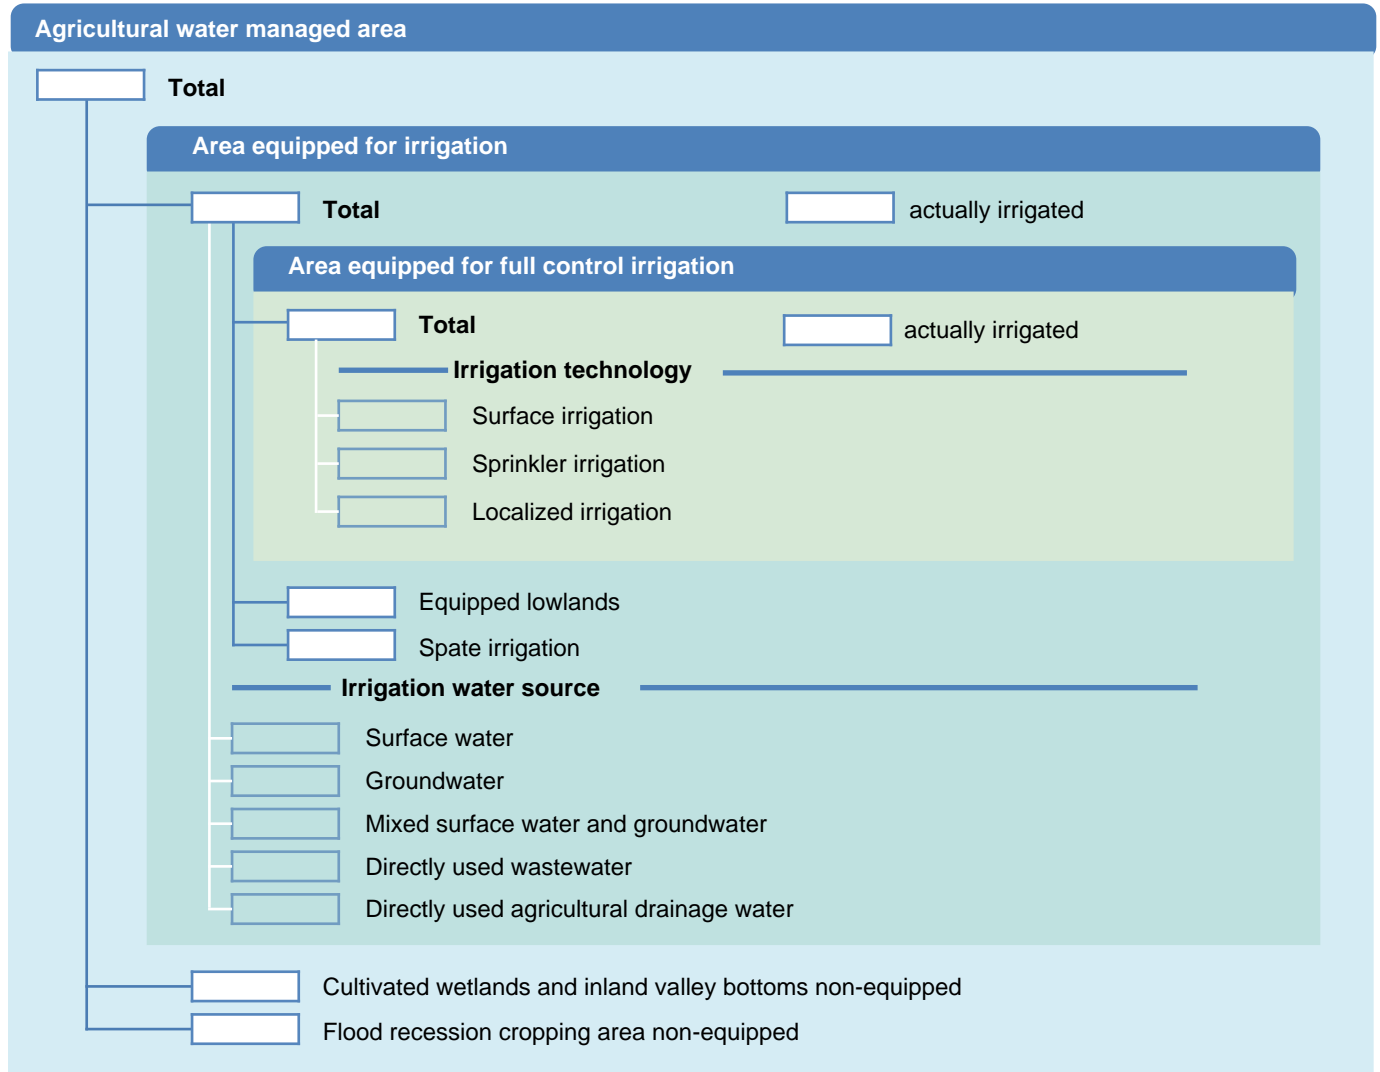

Irrigation areas sheet

Faroe Islands

PHYSICAL AREAS (THOUSAND HECTARES)

HARVESTED AREAS (THOUSAND HECTARES)