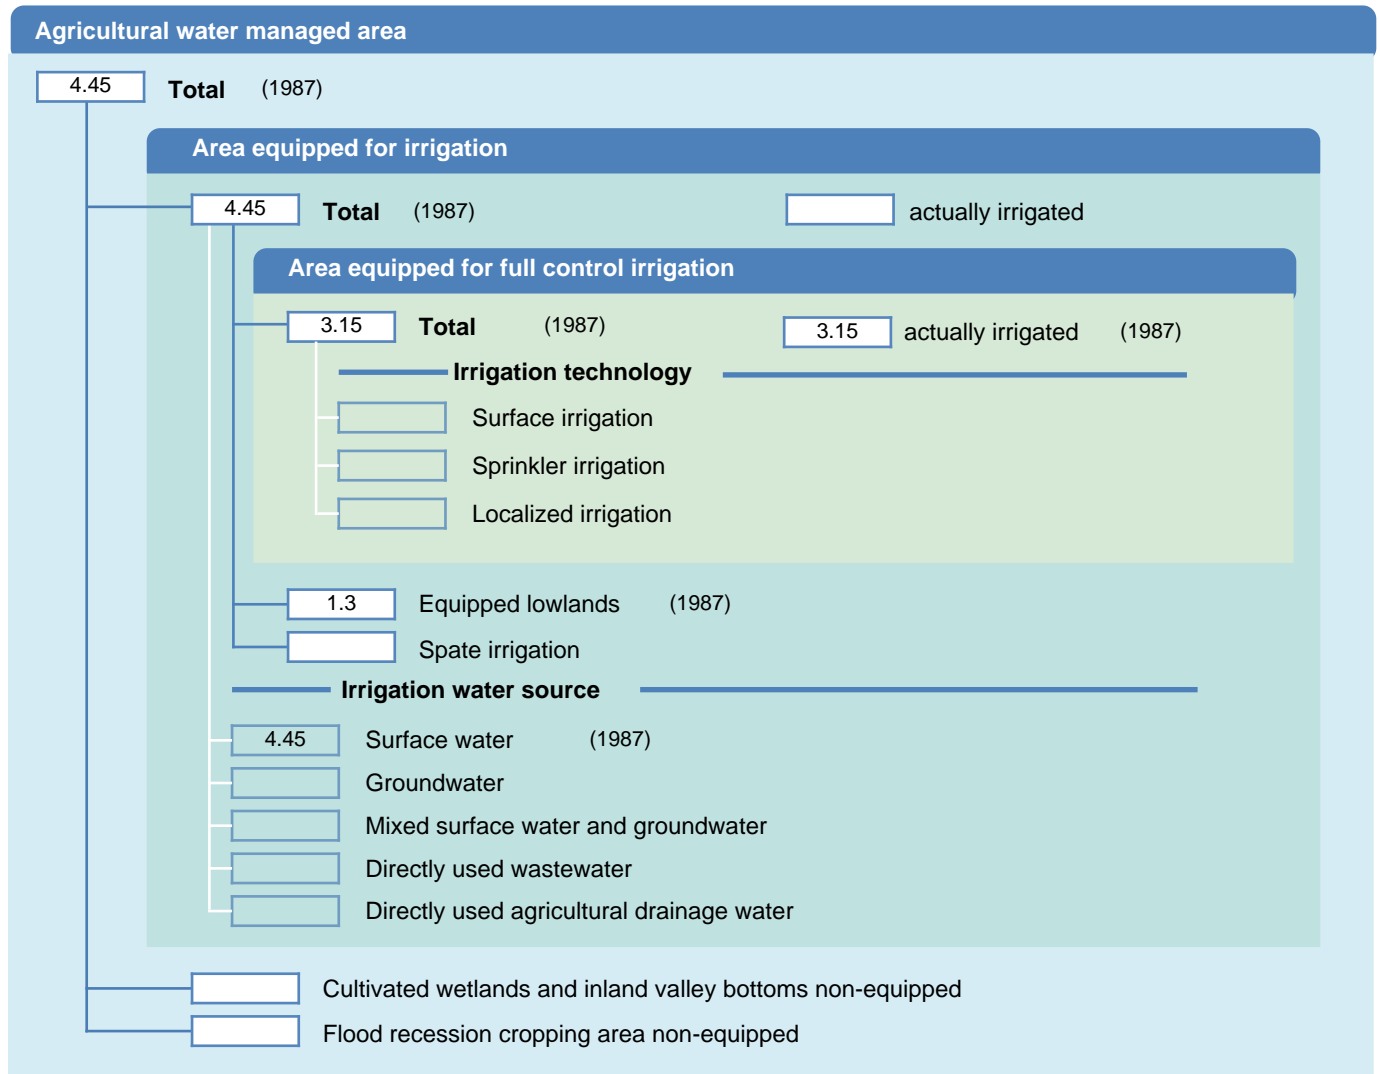

Irrigation areas sheet

Gabon

PHYSICAL AREAS (THOUSAND HECTARES)

HARVESTED AREAS (THOUSAND HECTARES)